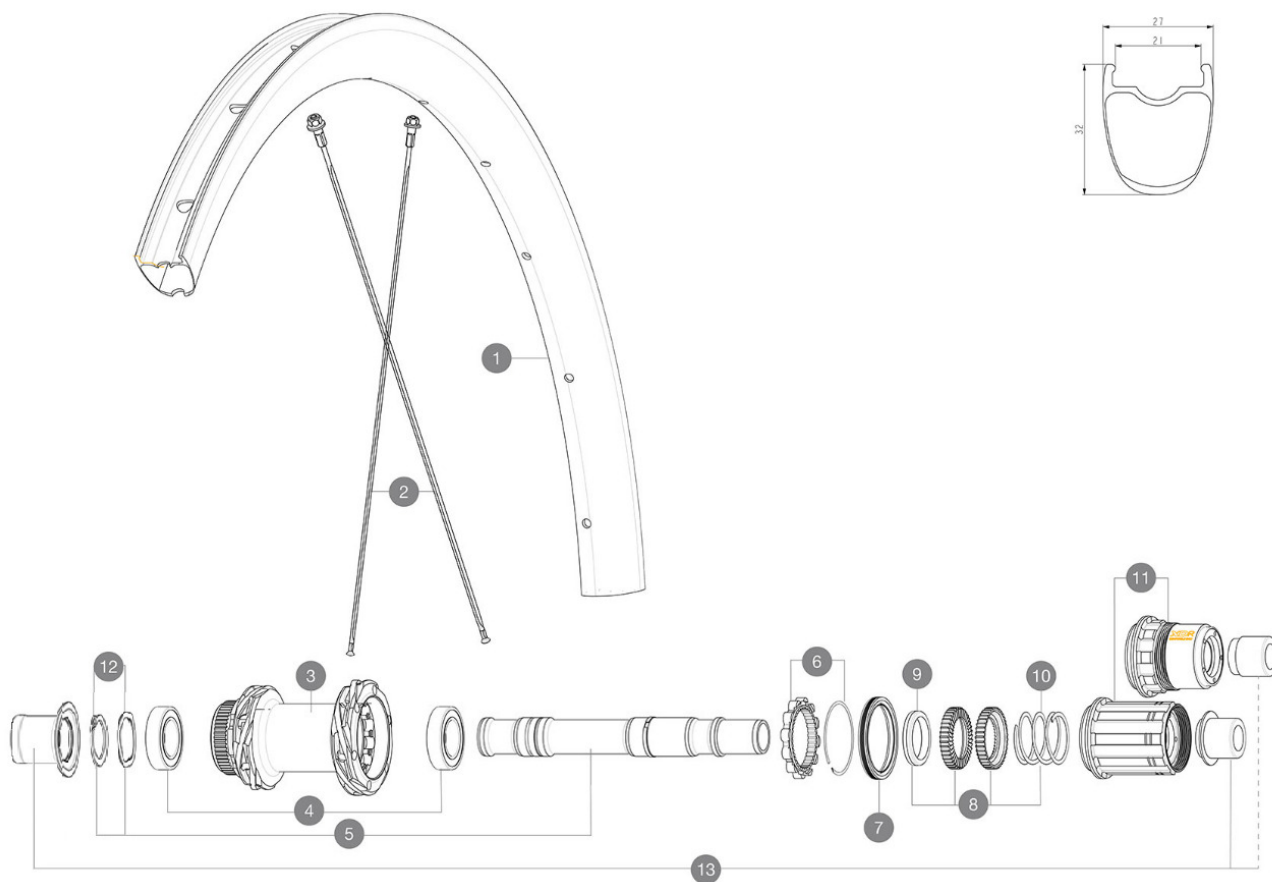

MAVIC Cosmic SLS 32 Disc

1
2021
REAR

REFERENCES WHEELS

R36771 Cosmic SLS 32 DCL Rr

R39081 Cosmic SLS 32 DCL Rr XDR

RIMS

&NBSP;:

1	V4093215	Kit Front/Rear rim Cosmic SL 32 Disc while stock lasts
	V2620101	UST RIM TAPE 25mm (for 21-24mm wide rim)

SPOKES

2	V4163101	Kit 12 Front/Rear Cosmic SLS 32 Disc aero stainless spoke 28
---	----------	--

HUB SHELLS

3	N/A	HUB BODY
3	N/A	HUB BODY
4	M40076	HUB BEARINGS 17x30x7 6903 x 2
5	V2373401	KIT ID360 135/142 DCL L1 AXLE WITH CLIP
6	V2252701	KIT ID360 INSERT SHAPED EAR LOBE > 2017
7	V00063631	Kit ID360 seal version 2 (larger)
8	V2251701	KIT ID360 2 RATCHETS + SPRING + GREASE
9	V2500501	KIT ID360 3 PADS NOISE REDUCING
10	V2251801	KIT 3 ID360 ROAD SPRINGS
11	V3430101	HG11 Freewheel Body ID360
11	V2580101	FREEHUB BODY XD Road ID360
12	V2373001	KIT ADJUST. SYSTEM QRM AUTO ID360 for 17x30x7 bearing

ADAPTERS

13	V2510701	ID360V2RrAxleAdapt12x142/148
----	----------	------------------------------

MAVIC *Cosmic SLS 32 Disc*

Specifications

WHEEL WEIGHTS