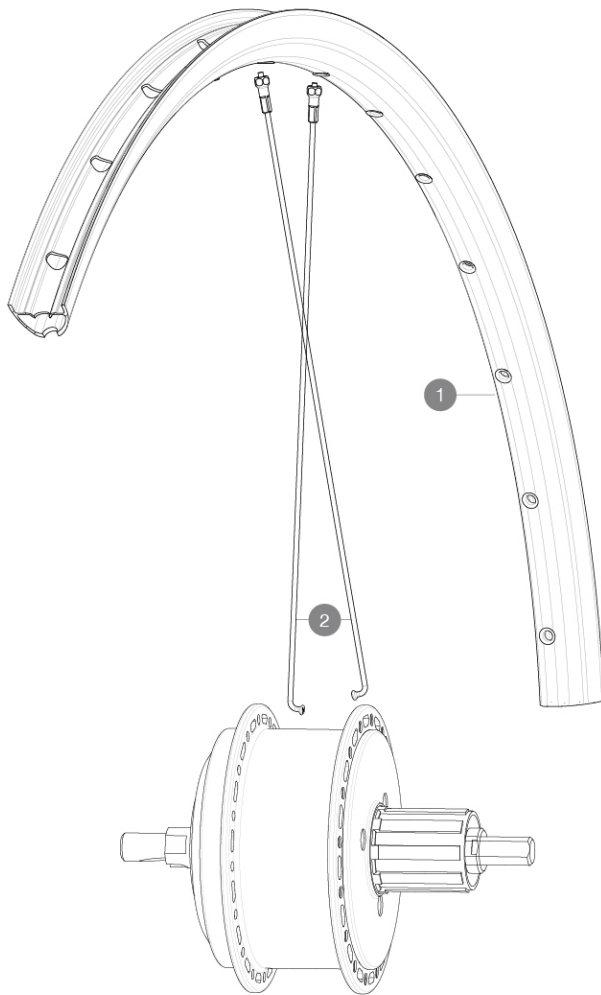

MAVIC **ALLROAD S DISC EBM**

Recommended tyre sizes: 28 to 64 mm (1.1" to 2.5")

REFERENCES WHEELS**RIMS**

&NBSP;:

- | | | |
|----------|----------|---|
| 1 | V4092313 | Kit Rear rim EBM Allroad S White Stocks lasts |
| | V2620101 | UST RIM TAPE 25mm (for 21-24mm wide rim) |

SPOKES

- | | | |
|----------|----------|--|
| 2 | V3667801 | Kit 16 NDS round Jbent spoke 255mm Aksium Elite UST Disc EBM |
|----------|----------|--|

MAVIC ***ALLROAD S DISC EBM***

Specifications

WHEEL WEIGHTS