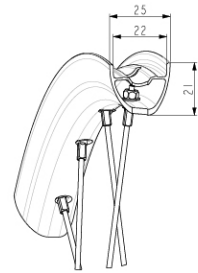

MAVIC **ALLROAD S DISC EBM**

Recommended tyre sizes: 28 to 64 mm (1.1" to 2.5")

REFERENCES WHEELS**RIMS**

&NBSP;:

- | | | |
|----------|----------|---|
| 1 | V4092313 | Kit Rear rim EBM Allroad S White Stocks lasts |
| | V2620101 | UST RIM TAPE 25mm (for 21-24mm wide rim) |

SPOKES

- | | | |
|----------|----------|--|
| 2 | V3667801 | Kit 16 NDS round Jbent spoke 255mm Aksium Elite UST Disc EBM |
|----------|----------|--|

MAVIC ***ALLROAD S DISC EBM***

Specifications

WHEEL WEIGHTS