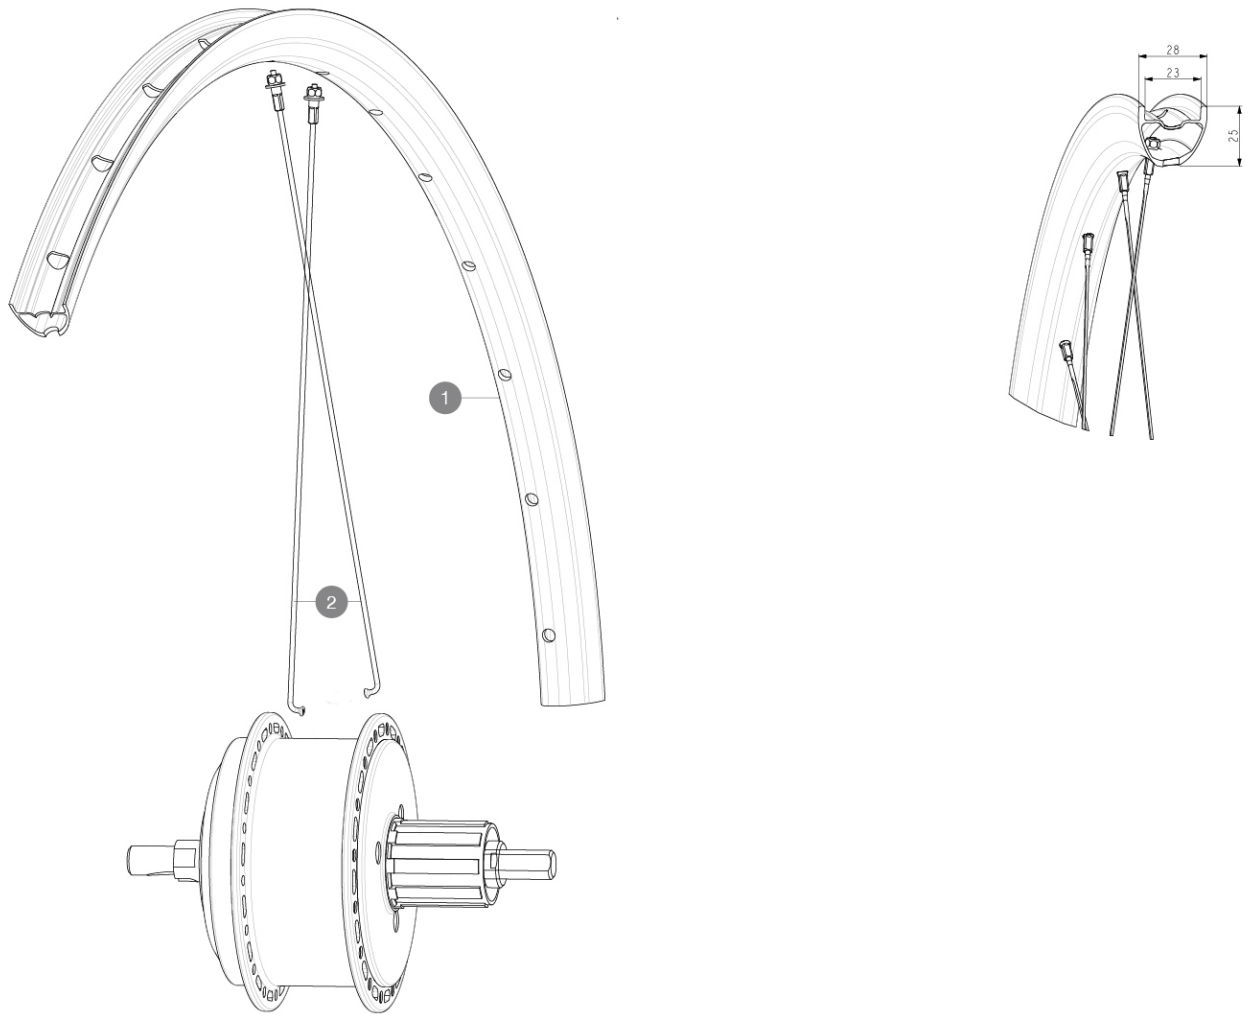

REFERENCES WHEELS

**RIMS**

&NBSP;:

<b>1</b>	V4092513	Kit Rear rim EBM Allroad Pro Carbon SL while stock lasts
	V2620101	UST RIM TAPE 25mm (for 21-24mm wide rim)

**SPOKES**

<b>2</b>	V3667701	Kit 16 DS round Jbent spokes 251mm Aksium Elite UST Disc EBM
----------	----------	--

# ***ALLROAD PRO CARBON SL DISC EBM***

2021

REAR

### **WHEEL WEIGHTS**