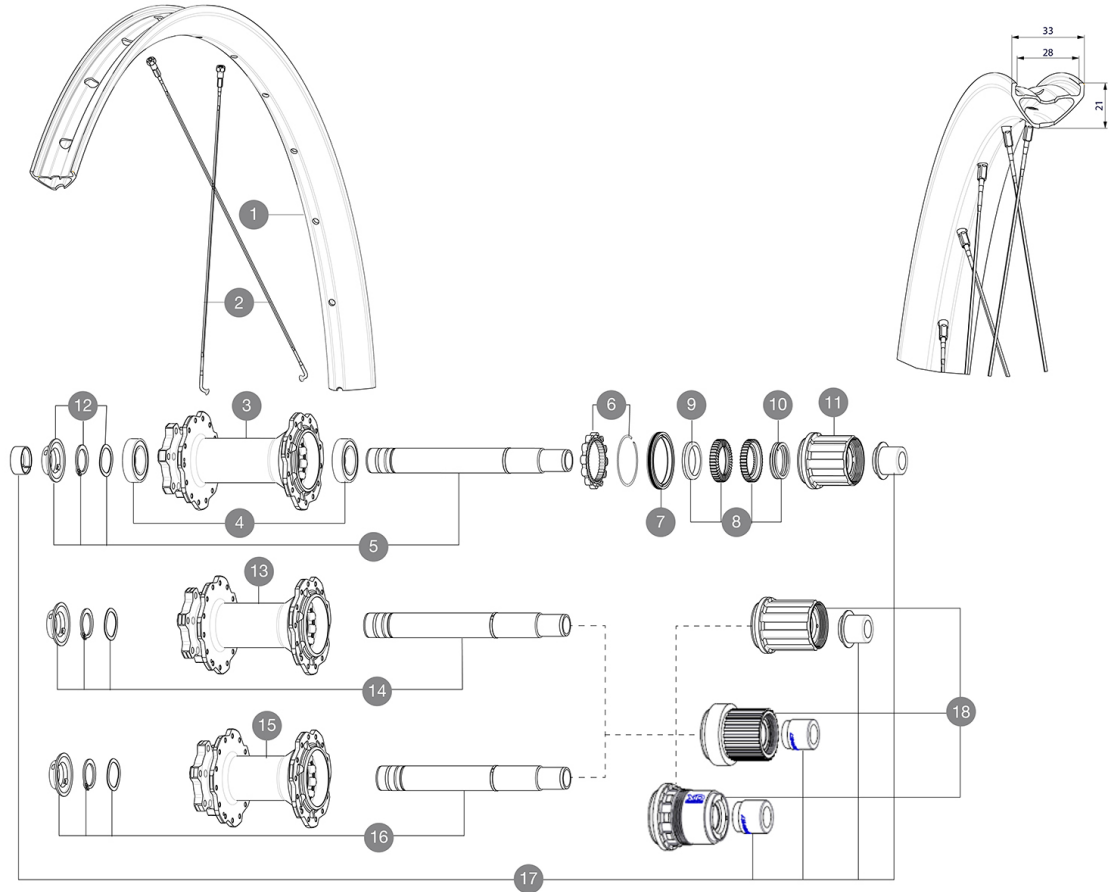

# MAVIC DEEMAX 27,5

2021  
REAR

ASTM CATEGORY 5 : GRAVITY RIDING FOCUSED ON THE DESCENT

For a longer longevity of the wheel, Mavic recommends that the total weight supported by the wheels doesn't exceed 150kg, bike included

## REFERENCES WHEELS

R39661	Deemax 27,5 21 Rr Bst	R39691	Deemax 27,5 21 Rr 12x157 7S
R39671	DEEMAX INT 27,5 BST XD	R39711	DEEMAX INT 27,5 BST MS
R39681	DEEMAX INT 27,5 12X157 HG	R39721	DEEMAX INT 27,5 12X157 XD

### WHEEL HUB

- Instant Drive 360  
QRM Auto
- **DH spacing axles** : 12X150 , 12x157 ,  
12X157-7speed available
- Hub available with 6-bolt brake rotors
- **Axles** : Front 15X110 Boost ; Rear 12X148 Boost
- **DH spacing axles** : 12X150 , 12x157 ,  
12X157-7speed available
- Hub available with 6-bolt brake rotors
- **Axles** : Front 15X110 Boost ; Rear 12X148 Boost
- 24 teeth ratchet  
Instant Drive 360  
QRM Auto

### WHEEL WEIGHTS

1055