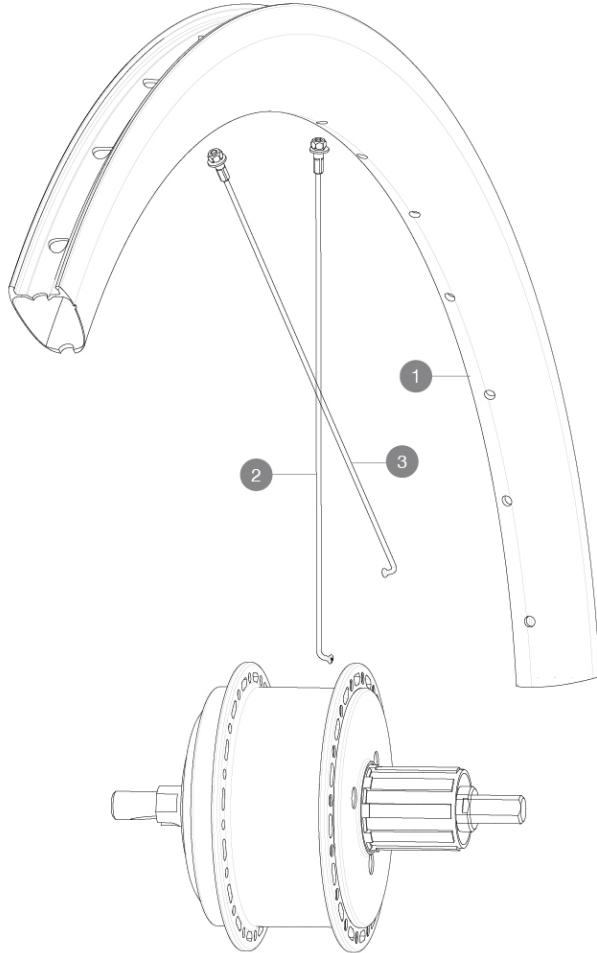

MAVIC **COSMIC SL 45 DISC MAHLE****REFERENCES WHEELS**

ASTM CATEGORY 2 : road and offroad with jumps less than 15cm

Maximum tyre pressure: 4.4bar/64PSI with a 28mm tyre - 2.6bar/38PSI with a 64mm tyre

For a longer longevity of the wheel, Mavic recommends that the total weight supported by the wheels doesn't exceed 120kg, bike included

Maximum tyre size: width 62mm - pressure max. 3.8Bar/55PSI

**RIMS**

&NBSP;:

1	V4093713	Kit Rear rim Cosmic SL 45 Disc EBM/ CPC UST Disc EBM
	V2620101	UST RIM TAPE 25mm (for 21-24mm wide rim)

SPOKES

2	V3668001	KIT 16 NON DRIVE SIDE J-bent Spoke 230mm COSMIC PRO CARBON U
3	V3667901	KIT 16 DRIVE SIDE J-bent Spoke 228mm COSMIC PRO CARBON UST D

Specifications**RIMS**

- **Material** : 100% carbon fiber
- **Material** : 100% carbon fiber
- **Height** : 45 mm
- **Height** : 45 mm
- **Drilling** : traditional (front 24 holes and rear 32 holes)
- **Drilling** : traditional (front 24 holes and rear 32 holes)

Disc brake specific profile

Disc brake specific profile

- **ETRTO size** : 622x19TC
- **ETRTO size** : 622x19TC
- **Tire** : clincher
- **Tire** : clincher

SPOKES

- **Material** : steel
- **Material** : steel
- **Shape** : straight pull, round
- **Shape** : straight pull, round
- **Count** : 28 front and rear
- **Count** : 28 front and rear