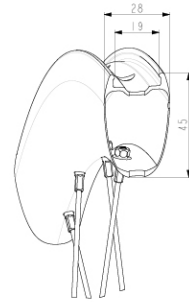

MAVIC **COSMIC SL 45 DISC MAHLE****REFERENCES WHEELS**

ASTM CATEGORY 2 : road and offroad with jumps less than 15cm

Maximum tyre pressure: 4.4bar/64PSI with a 28mm tyre - 2.6bar/38PSI with a 64mm tyre

For a longer longevity of the wheel, Mavic recommends that the total weight supported by the wheels doesn't exceed 120kg, bike included

Maximum tyre size: width 62mm - pressure max. 3.8Bar/55PSI

**RIMS**

&NBSP;:

1	V4093713	Kit Rear rim Cosmic SL 45 Disc EBM/ CPC UST Disc EBM
	V2620101	UST RIM TAPE 25mm (for 21-24mm wide rim)

SPOKES

2	V3668001	KIT 16 NON DRIVE SIDE J-bent Spoke 230mm COSMIC PRO CARBON U
3	V3667901	KIT 16 DRIVE SIDE J-bent Spoke 228mm COSMIC PRO CARBON UST D

Specifications**RIMS**

- **Material** : 100% carbon fiber
- **Material** : 100% carbon fiber
- **Height** : 45 mm
- **Height** : 45 mm
- **Drilling** : traditional (front 24 holes and rear 32 holes)
- **Drilling** : traditional (front 24 holes and rear 32 holes)

Disc brake specific profile

Disc brake specific profile

- **ETRTO size** : 622x19TC
- **ETRTO size** : 622x19TC
- **Tire** : clincher
- **Tire** : clincher

SPOKES

- **Material** : steel
- **Material** : steel
- **Shape** : straight pull, round
- **Shape** : straight pull, round
- **Count** : 28 front and rear
- **Count** : 28 front and rear