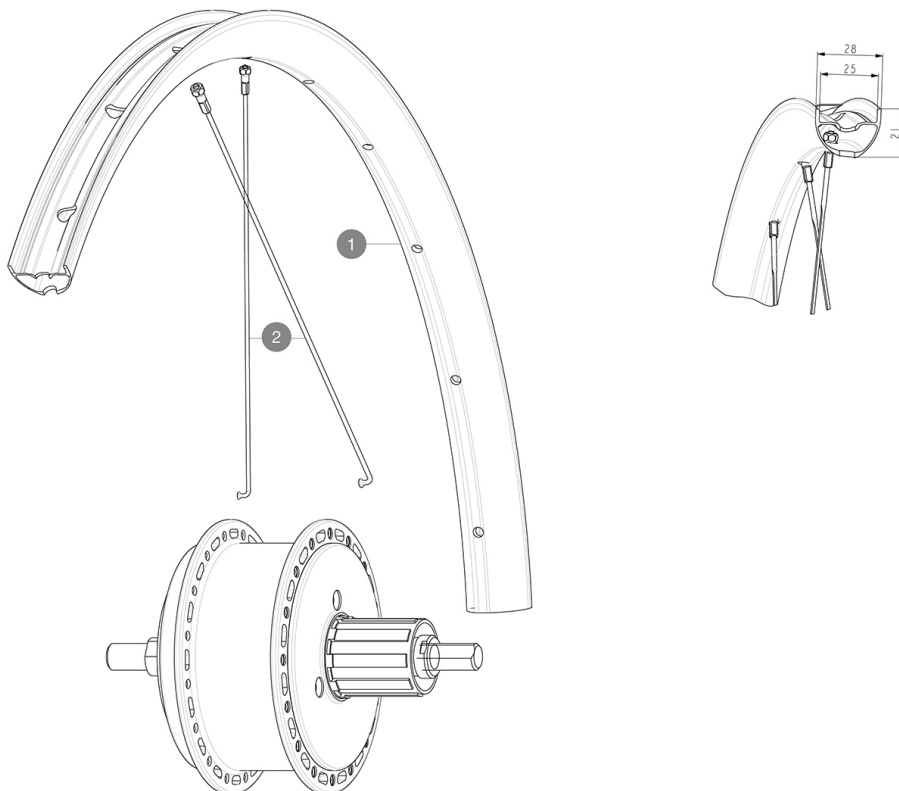

REFERENCES WHEELS

R41711 ALLROAD EBM KHM 650B M11

RIMS

&NBSP;;

1	V4095213	Kit Rear rim EBM Allroad 650B
	V2700101	UST Tape 28mm for 25 to 27mm wide rims

SPOKES

2	V4165101	Kit 16 Rear Allroad 650B Jbent Spoke 235 EBM + black nipple
---	----------	-------------------------------------------------------------

MAVIC ALLROAD 650B MAHLE

DELIVERED WITH

Pre-installed tubeless rim tape	
Pre-installed tubeless rim tape	
Pre-installed tubeless rim tape	

Specifications

WHEEL WEIGHTS