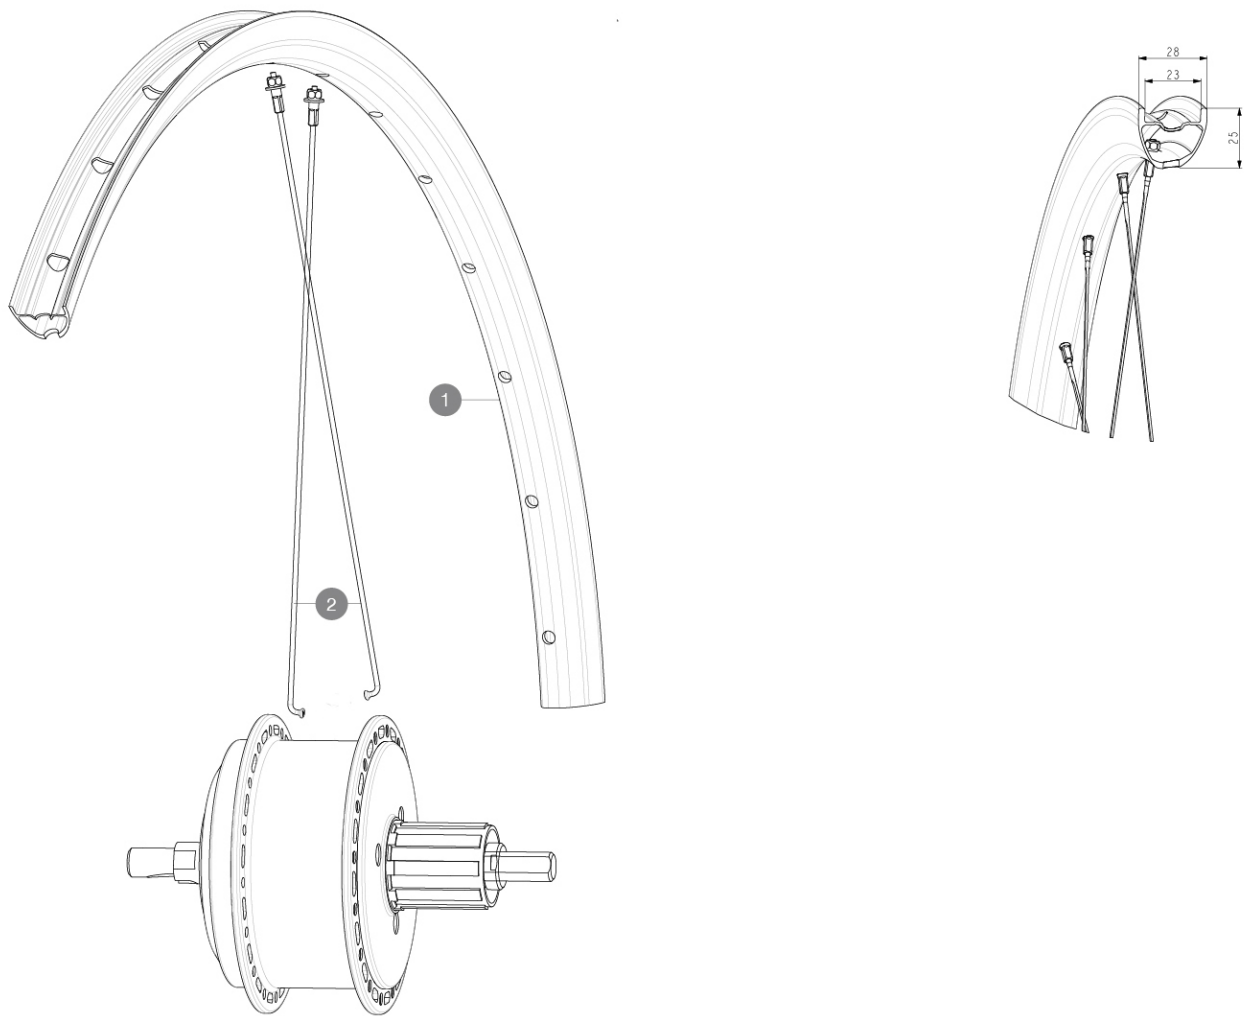

REFERENCES WHEELS

RIMS

&NBSP;:

1	V4092513	Kit Rear rim EBM Allroad Pro Carbon SL while stock lasts
	V2620101	UST RIM TAPE 25mm (for 21-24mm wide rim)

SPOKES

2	V3667701	Kit 16 DS round Jbent spokes 251mm Aksium Elite UST Disc EBM
---	----------	--

ALLROAD PRO CARBON SL DISC EBM

2021

REAR

Specifications

VERSIONS

• Freewheel : Shimano/Sram

WHEEL WEIGHTS