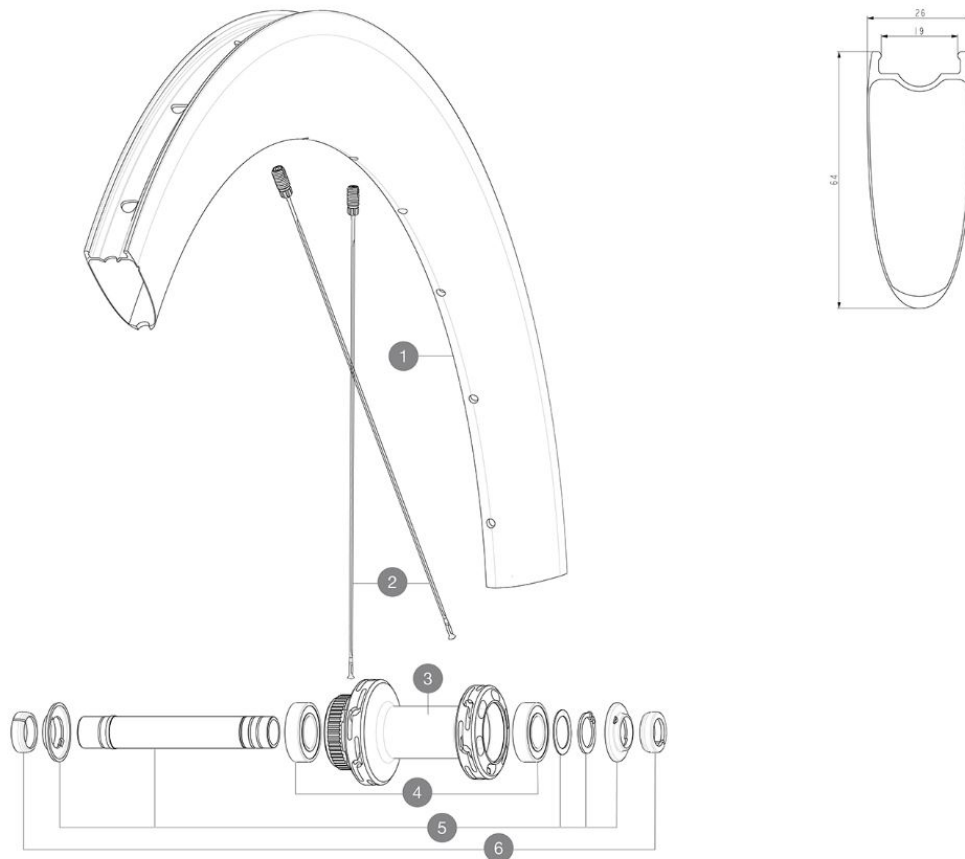

ASTM CATEGORY 2 : road and offroad with jumps less than 15cm
 For a longer longevity of the wheel, Mavic recommends that the total weight supported by the wheels doesn't exceed 120kg, bike included
 Recommended tire sizes: 25 to 32 mm
 Max. Pressure: see indication on wheel and tire. If they differ, use the lowest of the 2

REFERENZEN RÄDER

RIMS

&NBSP;:

1	V00062731	Kit Front/Rear rim Cosmic SL65 Ltd
	V2620101	UST RIM TAPE 25mm (for 21-24mm wide rim)

SPOKES

2	V4163301	Kit 12 Front/Rear Cosmic SL 65 Disc butted stainless spoke 2
---	----------	--

Specifications

FELGEN

- **Material** : 100% carbon fiber
 - **Height** : 64mm
 - **Drilling** : traditional
- Disc brake specific profile
- **Tire** : UST Tubeless and tubetype
 - **Internal width** : 19 mm
 - **ETRTO size** : 622x19TC
- UST tubeless technology

SPEICHEN

- **Material** : steel
- **Shape** : straight pull, flat, double butted
- **Nipples** : brass, ABS
- **Count** : 24 front and rear
- **Lacing** : front and rear crossed 2, contactless

RADNABE

- **Front and rear bodies** : aluminum
 - **Axle material** : aluminum
 - **Front** : Quick release and 12x100 through axle compatible
 - **Rear** : Quick Release, 12x142 and 12x135 compatible
- Infinity hubs
Nabe nur f¼r Center-Lock®-Bremsscheiben erh¼ltlich
Instant Drive 360 freewheel technology
QRM Auto bearing preload technology