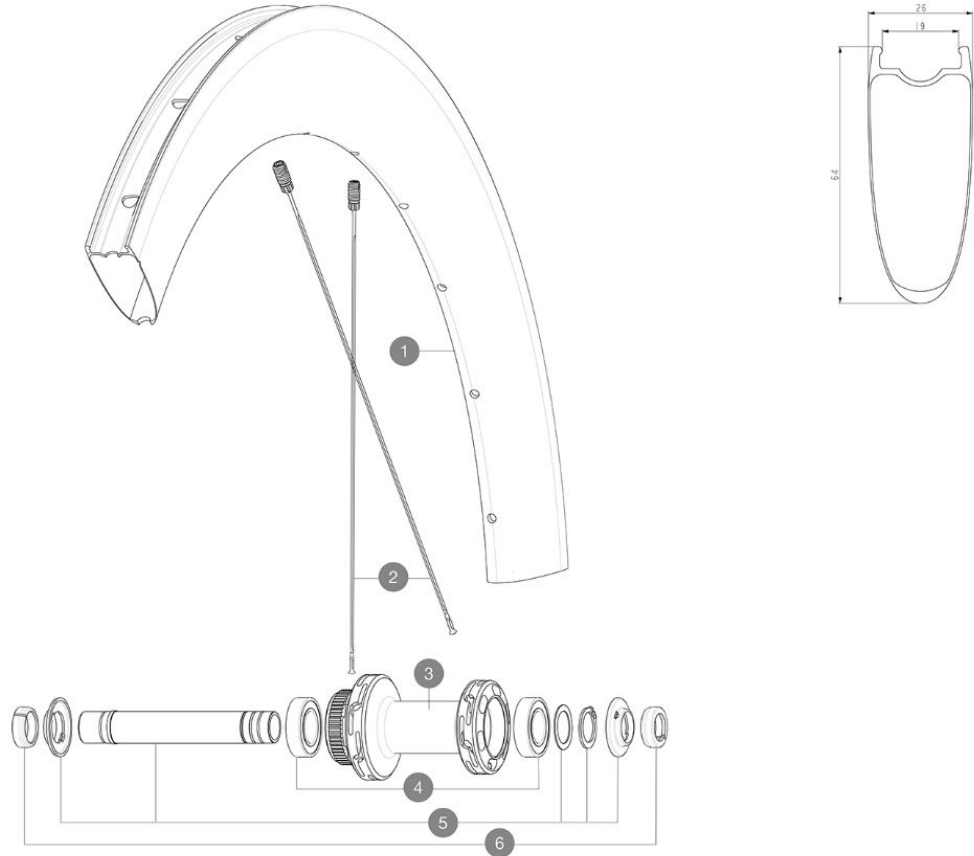

REFERENCES WHEELS

ASTM CATEGORY 2 : road and offroad with jumps less than 15cm
 For a longer longevity of the wheel, Mavic recommends that the total weight supported by the wheels doesn't exceed 120kg, bike included
 Recommended tire sizes: 25 to 32 mm
 Max. Pressure: see indication on wheel and tire. If they differ, use the lowest of the 2

HUB SHELLS

3	N/A	HUB BODY
4	M40129	KIT 2 BEARINGS 6902 15x28x7
5	V2373301	KIT QRM AUTO FRONT AXLE 12mm > 2019

ADAPTERS

6	V2680501	12mm Road Axle Cap QRM Auto
	V2680301	"Kit Ft Road Adapter 12 >> 9mm"

DELIVERED WITH

Specifications**RIMS**

- **Material** : 100% carbon fiber
 - **Height** : 64mm
 - **Drilling** : traditional
- Disc brake specific profile
- **Tire** : UST Tubeless and tubetype
 - **Internal width** : 19 mm
 - **ETRTO size** : 622x19TC
- UST tubeless technology

SPOKES

- **Material** : steel
- **Shape** : straight pull, flat, double butted
- **Nipples** : brass, ABS
- **Count** : 24 front and rear
- **Lacing** : front and rear crossed 2, contactless

WHEEL HUB

- Infinity hubs
- **Front and rear bodies** : aluminum
 - **Axle material** : aluminum
- Instant Drive 360 freewheel technology
QRM Auto bearing preload technology
- **Front** : Quick release and 12x100 through axle compatible
 - **Rear** : Quick Release, 12x142 and 12x135 compatible
- Hub available for Center Lock brake rotors only