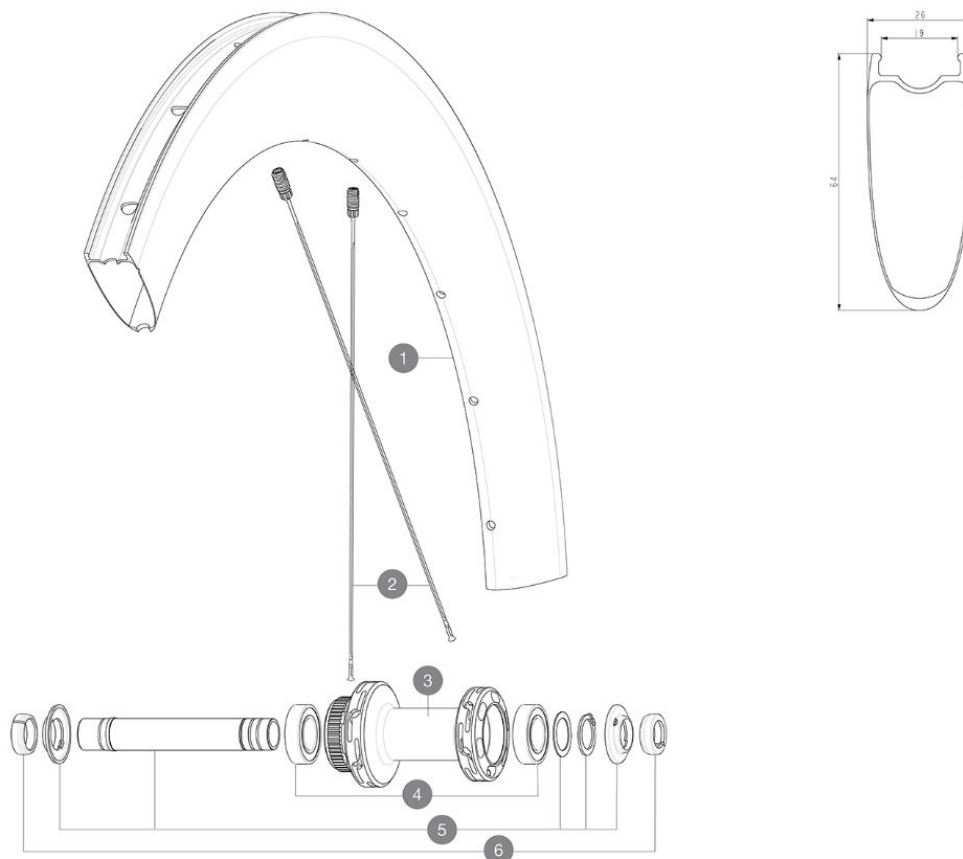

REFERENZE RUOTE

ASTM CATEGORY 2 : road and offroad with jumps less than 15cm

For a longer longevity of the wheel, Mavic recommends that the total weight supported by the wheels doesn't exceed 120kg, bike included

Recommended tire sizes: 25 to 32 mm

Max. Pressure: see indication on wheel and tire. If they differ, use the lowest of the 2

RIMS

&NBSP;:

1	V00062731	Kit Front/Rear rim Cosmic SL65 Ltd
	V2620101	UST RIM TAPE 25mm (for 21-24mm wide rim)

Specifications**CERCHIONI**

- **Material** : 100% carbon fiber
 - **Height** : 64mm
 - **Drilling** : traditional
- Disc brake specific profile
- **Tire** : UST Tubeless and tubetype
 - **Internal width** : 19 mm
 - **ETRTO size** : 622x19TC
- UST tubeless technology

RAGGI

- **Material** : steel
- **Shape** : straight pull, flat, double butted
- **Nipples** : brass, ABS
- **Count** : 24 front and rear
- **Lacing** : front and rear crossed 2, contactless

MOZZO

- **Front and rear bodies** : aluminum
 - **Axle material** : aluminum
 - **Front** : Quick release and 12x100 through axle compatible
 - **Rear** : Quick Release, 12x142 and 12x135 compatible
- Infinity hubs
Mozzo disponibile solo con rotori dei freni Center Lock
Instant Drive 360 freewheel technology
QRM Auto bearing preload technology