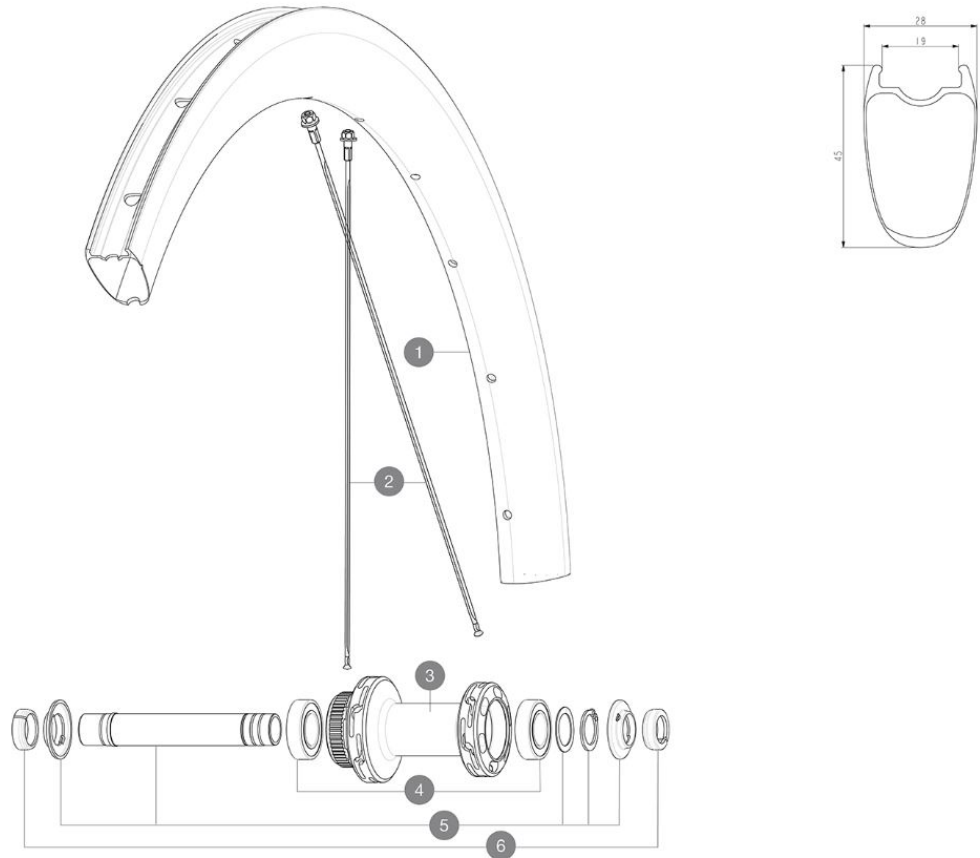

REFERENZEN RÄDER

ASTM CATEGORY 2 : road and offroad with jumps less than 15cm
 For a longer longevity of the wheel, Mavic recommends that the total weight supported by the wheels doesn't exceed 120kg, bike included
 Recommended tire sizes: 25 to 32 mm
 Max. Pressure: see indication on wheel and tire. If they differ, use the lowest of the 2

Specifications

FELGEN

- **Material** : 100% carbon fiber
 - **Height** : 45 mm
 - **Drilling** : traditional
- Disc brake specific profile
- **Tire** : UST Tubeless and tubetype
 - **Internal width** : 19 mm
 - **ETRTO size** : 622x19TC
- UST tubeless technology

SPEICHEN

- **Material** : steel
- **Shape** : straight pull, flat, double butted
- **Nipples** : brass, ABS
- **Count** : 24 front and rear
- **Lacing** : front and rear crossed 2, contactless

RADNABE

- **Front and rear bodies** : aluminum
 - **Axle material** : aluminum
 - **Front** : Quick release and 12x100 through axle compatible
 - **Rear** : Quick Release, 12x142 and 12x135 compatible
- Infinity hubs
Nabe nur f1/4r Center-Lock®-Bremsscheiben erhältlich
Instant Drive 360 freewheel technology
QRM Auto bearing preload technology

VERSIONS

- **Disc standard** : Center Lock® only
- **Freewheel** : Shimano/Sram

RADGEWICHTE

730