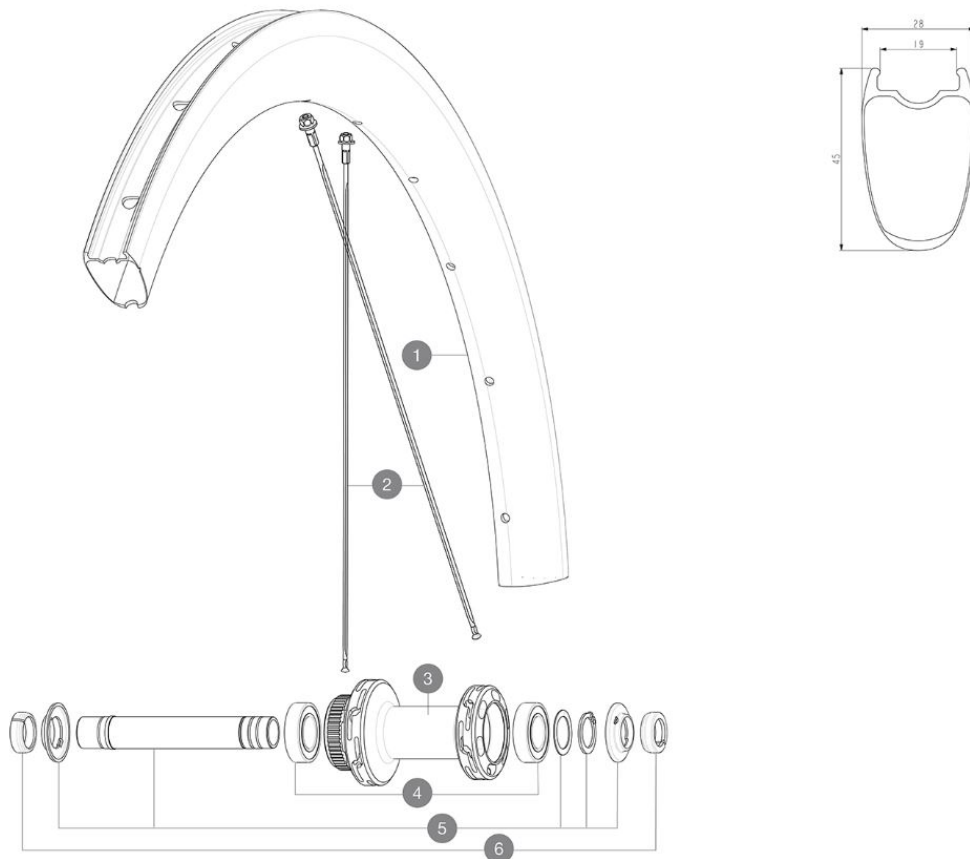

ASTM CATEGORY 2 : road and offroad with jumps less than 15cm
For a longer longevity of the wheel, Mavic recommends that the total weight supported by the wheels doesn't exceed 120kg, bike included
Recommended tire sizes: 25 to 32 mm
Max. Pressure: see indication on wheel and tire. If they differ, use the lowest of the 2

REFERENCES WHEELS

RIMS

&NBSP;:

1	V00062931	Kit Front/Rear rim Cosmic SL45 Ltd
	V3720101	25mm UST Tape for 19 to 22mm Road Rims

SPOKES

2	V4162901	Kit 12 Front/Rear Cosmic SL 45 Disc butted stainless spoke 2

HUB SHELLS

3	N/A	HUB BODY
4	M40129	KIT 2 BEARINGS 6902 15x28x7
5	V2373301	KIT QRM AUTO FRONT AXLE 12mm > 2019

ADAPTERS

6	V2680501	12mm Road Axle Cap QRM Auto
	V2680301	"Kit Ft Road Adapter 12 >> 9mm"