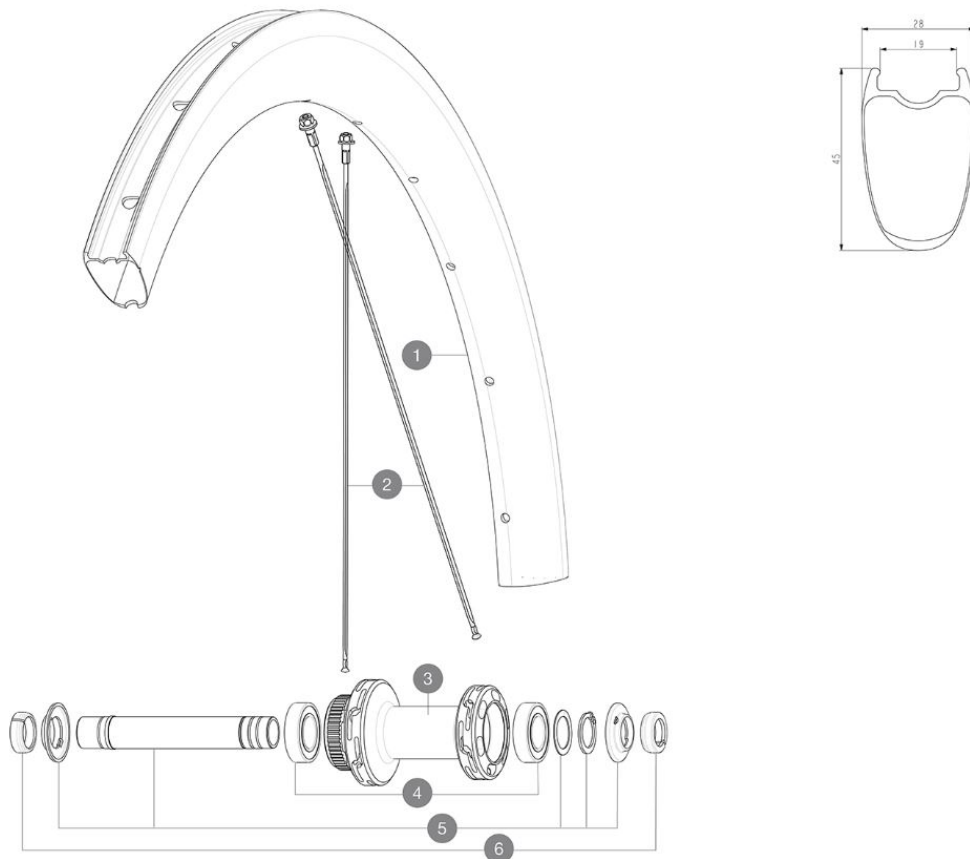

MAVIC COSMIC SL 45 LTD

1
2023
FRONT

ASTM CATEGORY 2 : road and offroad with jumps less than 15cm
For a longer longevity of the wheel, Mavic recommends that the total weight supported by the wheels doesn't exceed 120kg, bike included
Recommended tire sizes: 25 to 32 mm
Max. Pressure: see indication on wheel and tire. If they differ, use the lowest of the 2

REFERENZE RUOTE

RIMS

&NBSP;:

1	V00062931	Kit Front/Rear rim Cosmic SL45 Ltd
	V3720101	25mm UST Tape for 19 to 22mm Road Rims

SPOKES

2	V4162901	Kit 12 Front/Rear Cosmic SL 45 Disc butted stainless spoke 2

HUB SHELLS

3	N/A	CORPO MOZZO
4	M40129	KIT 2 BEARINGS 6902 15x28x7
5	V2373301	KIT QRM AUTO FRONT AXLE 12mm > 2019

ADAPTERS

6	V2680501	12mm Road Axle Cap QRM Auto
	V2680301	"Kit Ft Road Adapter 12 >> 9mm"