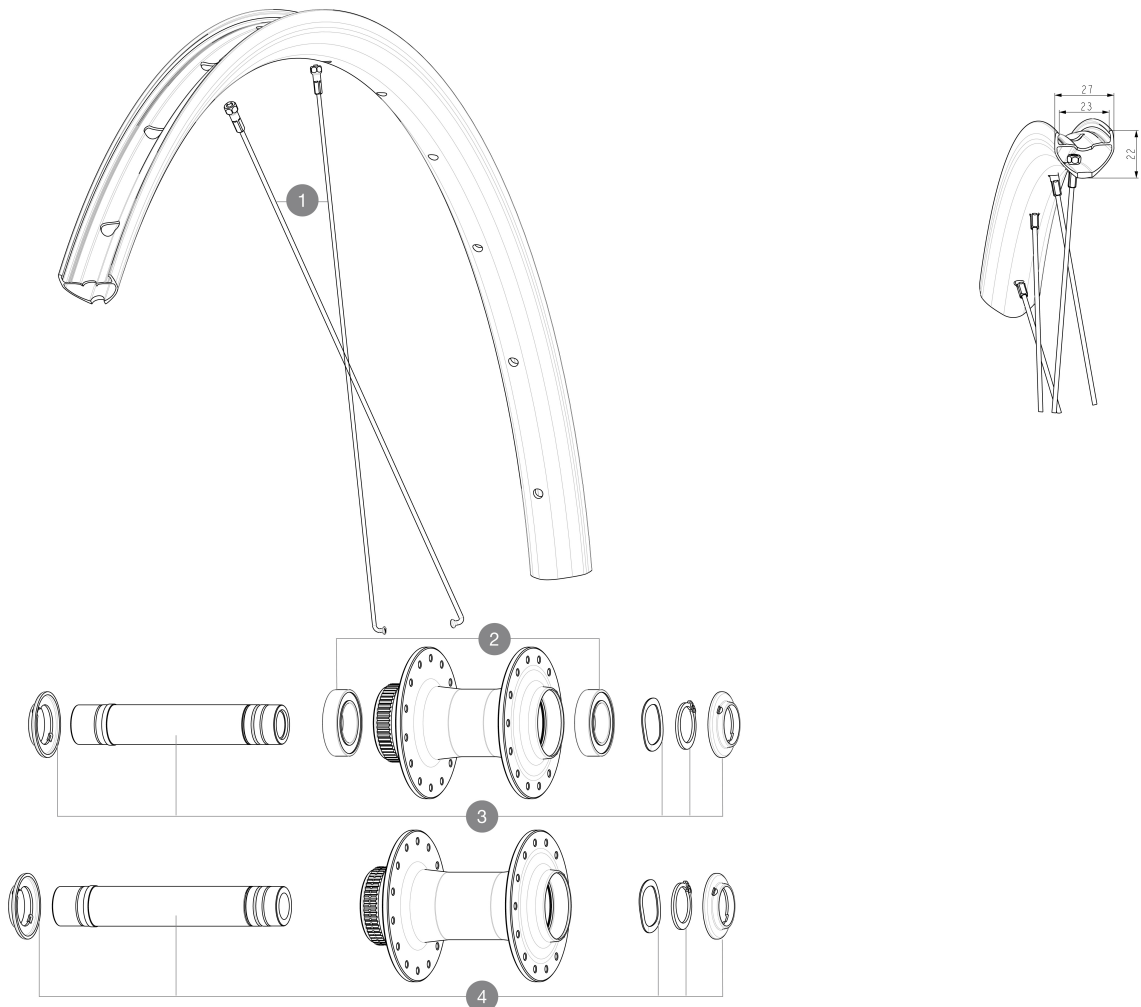

REFERENZEN RÄDER

SPOKES

1 V00062331 Kit 14 ft/rr Jbent bk rd spk 298 29"+np

HUB SHELLS

2 V2500901 KIT BEARINGS 18x30x7 + WAVED WASHER + CLIP
3 V2374001 KIT 12x100mm FRONT AXLE DCL QRM AUTO ALLROAD > 2019
4 V00083231 Kit 110mm axle QRM auto road DCL

ADAPTERS

V2680301 "Kit Ft Road Adapter 12 >> 9mm"

MAVIC *ALLROAD 1 23MM*

Specifications

RADGEWICHTE