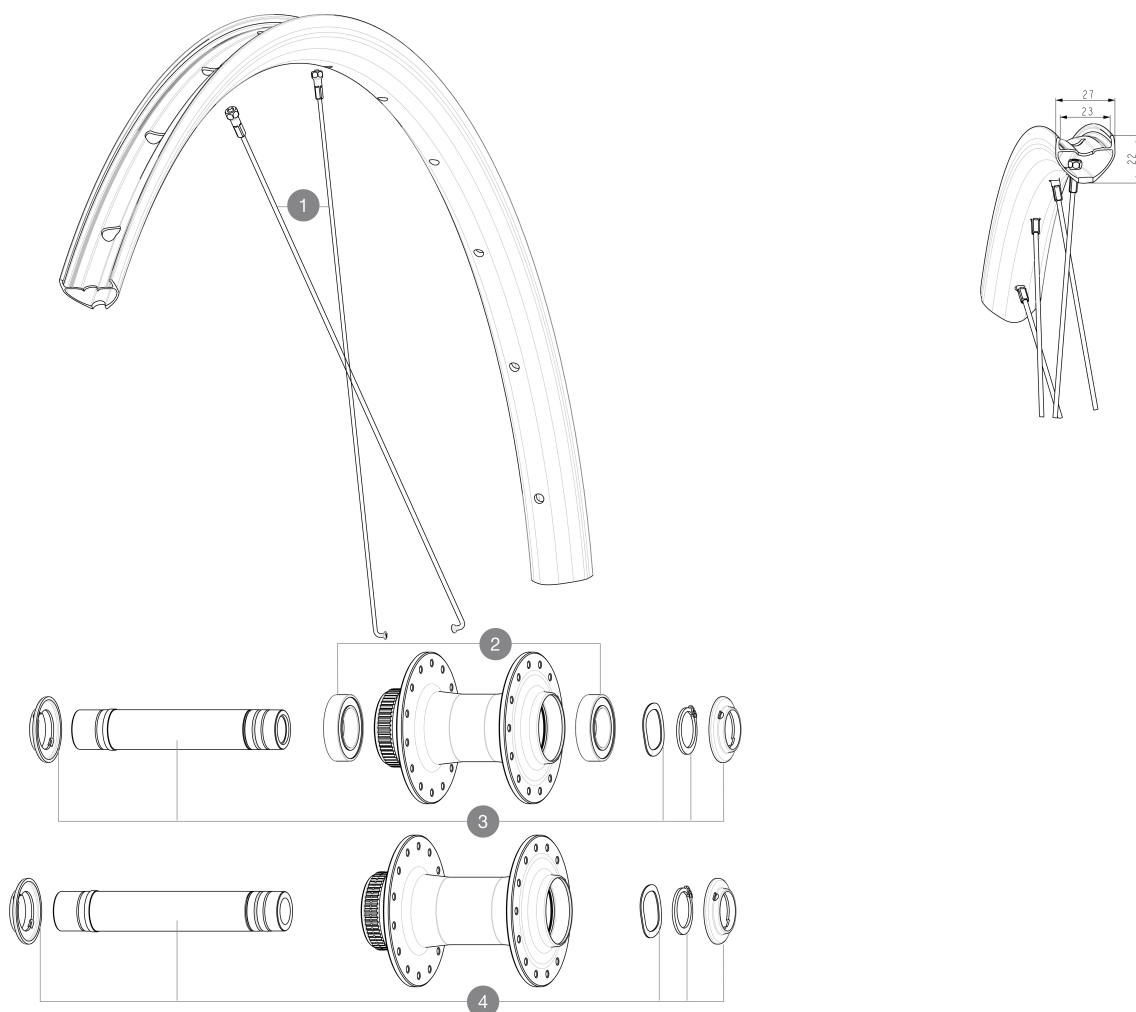

## RIMS

&NBSP;:

V2620101 UST RIM TAPE 25mm (for 21-24mm wide rim)

## SPOKES

1 V00062331 Kit 14 ft/rr Jbent bk rd spk 298 29"+np

## HUB SHELLS

2 V2500901 KIT BEARINGS 18x30x7 + WAVED WASHER + CLIP  
 3 V2374001 KIT 12x100mm FRONT AXLE DCL QRM AUTO ALLROAD > 2019  
 4 V00083231 Kit 110mm axle QRM auto road DCL

# ALLROAD 1 23MM