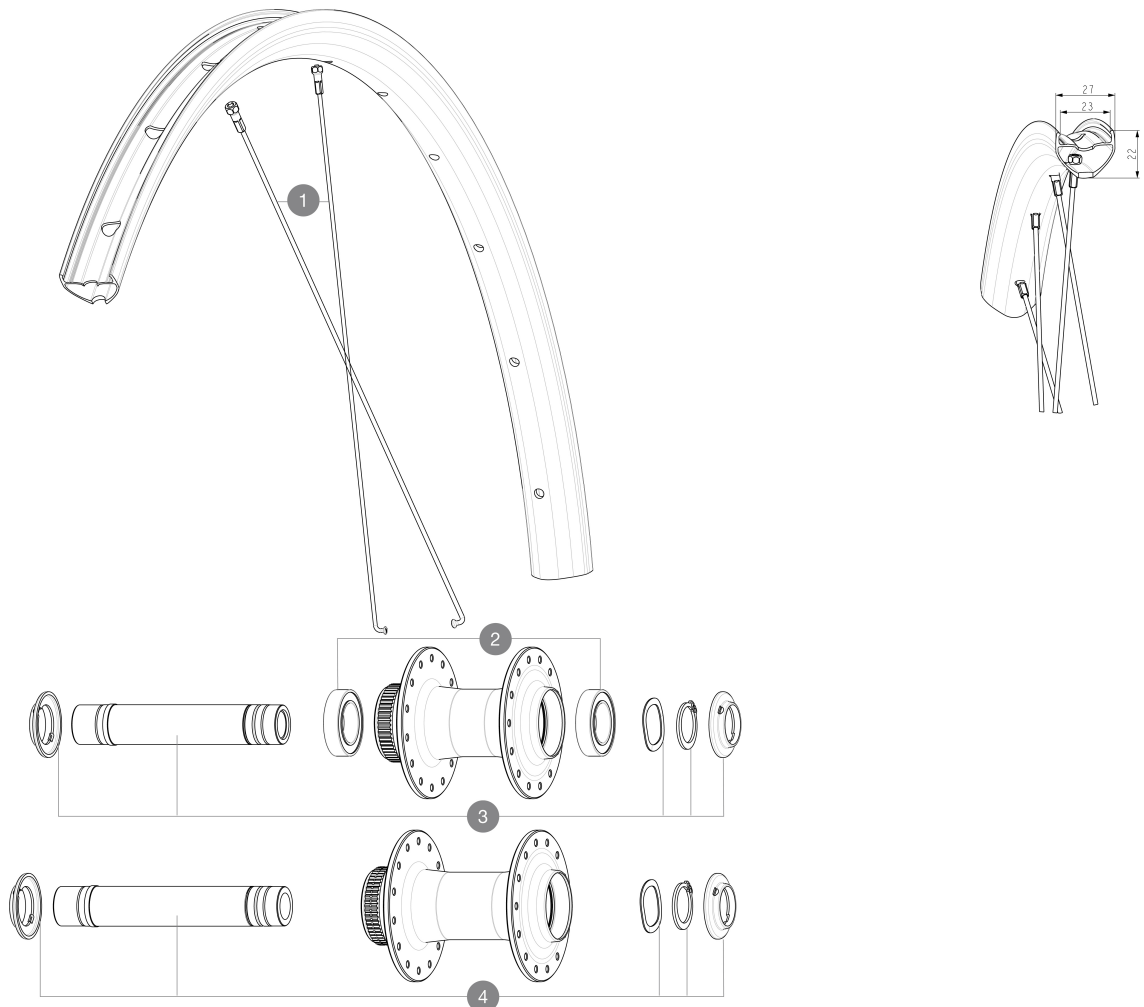

## REFERENCES WHEELS

### RIMS

&NBSP;:

V2620101 UST RIM TAPE 25mm (for 21-24mm wide rim)

### SPOKES

1 V00062331 Kit 14 ft/rr Jbent bk rd spk 298 29"+np

### HUB SHELLS

2 V2500901 KIT BEARINGS 18x30x7 + WAVED WASHER + CLIP  
 3 V2374001 KIT 12x100mm FRONT AXLE DCL QRM AUTO ALLROAD > 2019  
 4 V00083231 Kit 110mm axle QRM auto road DCL