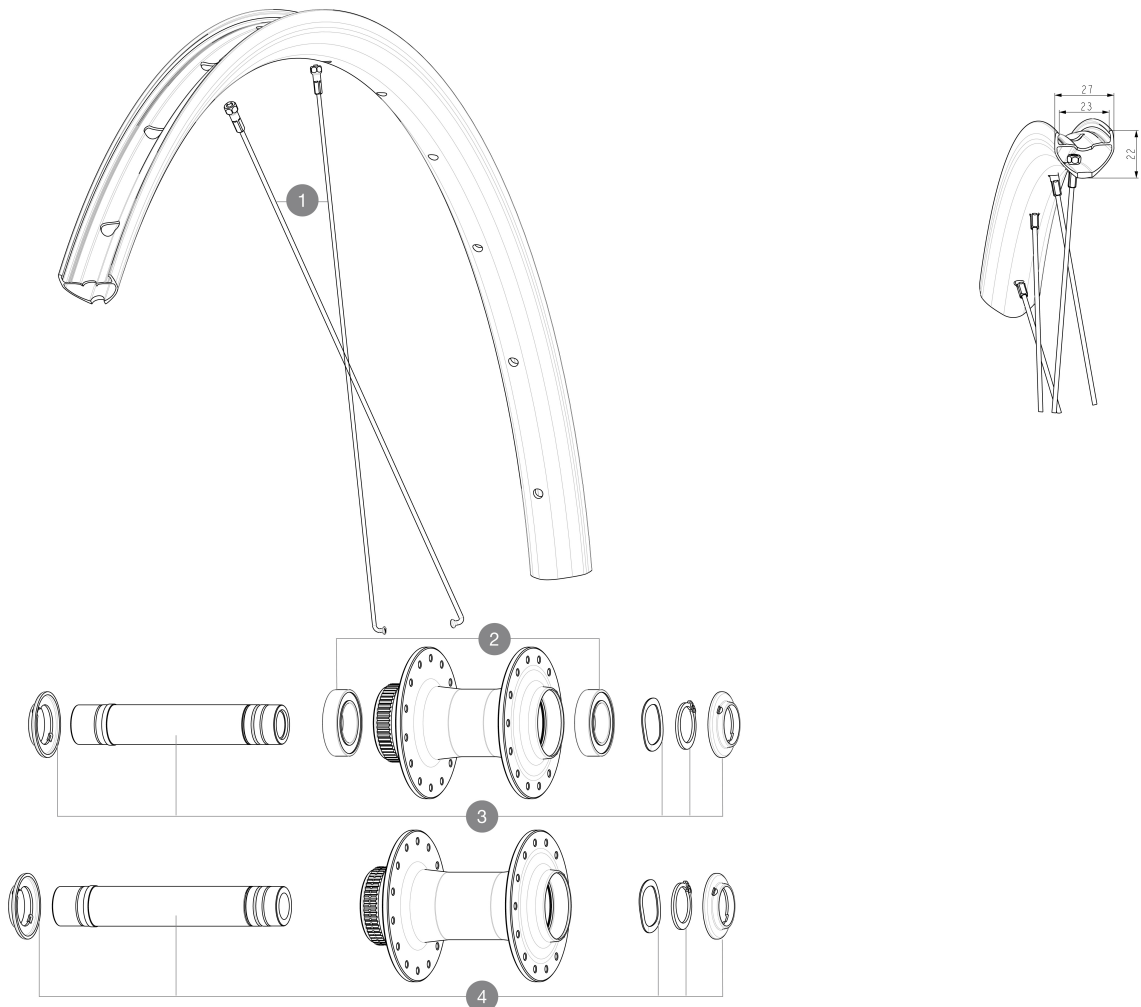

RUEDAS REFERENCIAS

SPOKES

1 V00062331 Kit 14 ft/rr Jbent bk rd spk 298 29"+np

HUB SHELLS

2 V2500901 KIT BEARINGS 18x30x7 + WAVED WASHER + CLIP
3 V2374001 KIT 12x100mm FRONT AXLE DCL QRM AUTO ALLROAD > 2019
4 V00083231 Kit 110mm axle QRM auto road DCL

ADAPTERS

V2680301 "Kit Ft Road Adapter 12 >> 9mm"

MAVIC **ALLROAD 1 23MM****Specifications**

PESOS DE RUEDAS