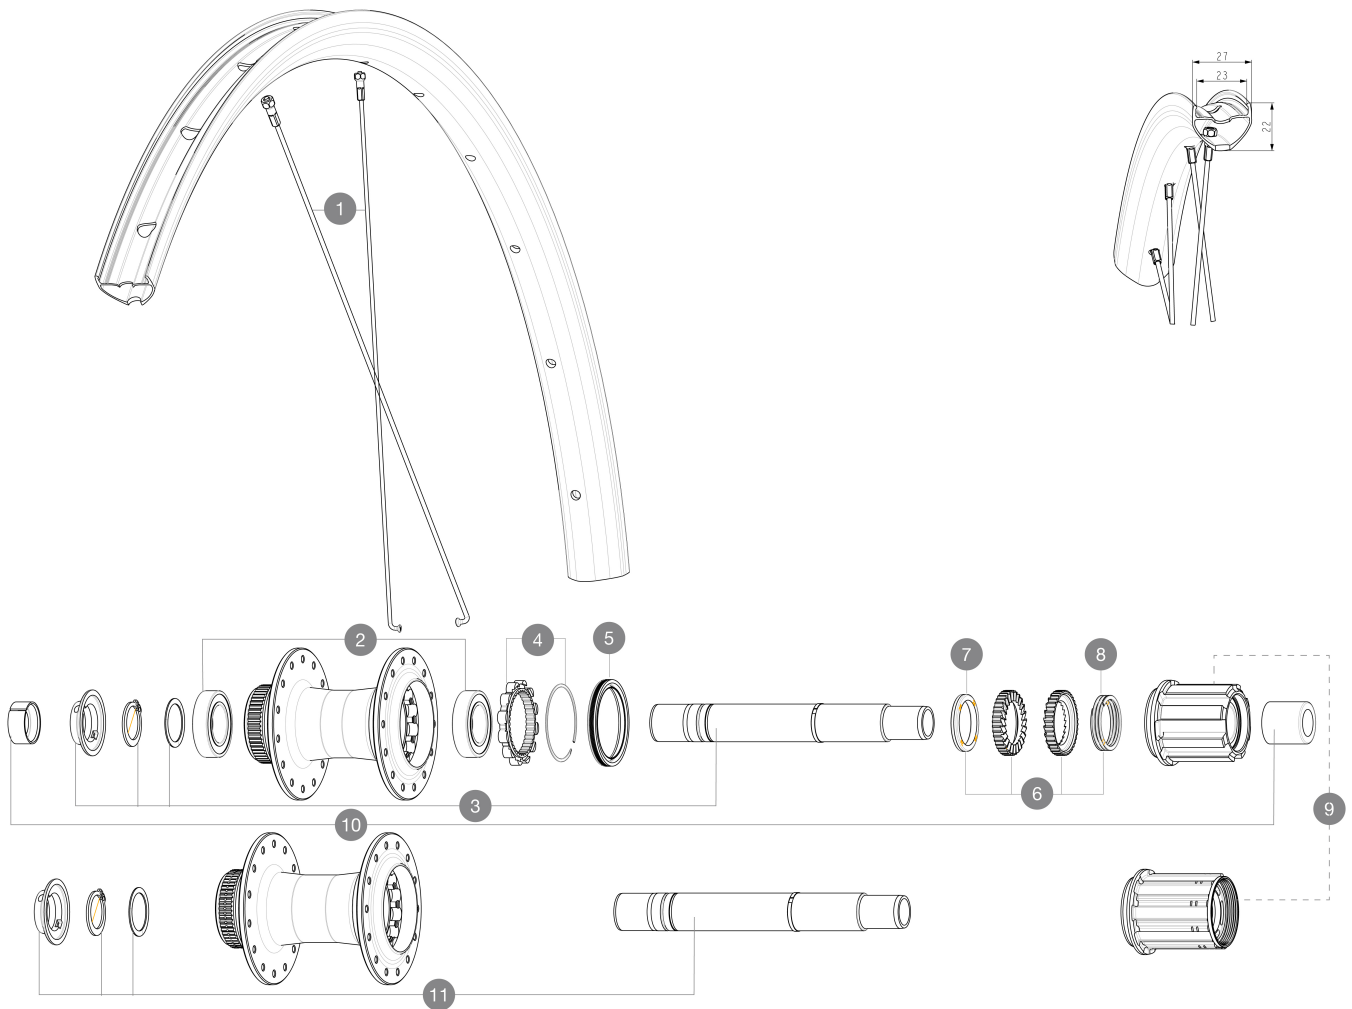

## REFERENZEN RÄDER

### SPOKES

1 V00062331 Kit 14 ft/rr Jbent bk rd spk 298 29"+np

### OPTIONS

V2373001 KIT ADJUST. SYSTEM QRM AUTO ID360 for 17x30x7 bearing

### HUB SHELLS

2 M40076 HUB BEARINGS 17x30x7 6903 x 2  
 3 V2373401 KIT ID360 135/142 DCL L1 AXLE WITH CLIP  
 4 V2252701 KIT ID360 INSERT SHAPED EAR LOBE > 2017  
 5 V00063631 Kit ID360 seal version 2 (larger)  
 6 V2375201 KIT ID360 24 TEETH 2 RATCHET + MTB SPRING + PAD (specific)  
 7 V2375401 KIT ID360 MTB 24T 3 NOISE REDUCING PADS  
 8 V2372901 KIT 3 ID360 MTB SPRINGS  
 9 V3440101 ED11 Freewheel Body ID360  
 9 V3430101 HG11 Freewheel Body ID360  
 11 V2375701 Kit ID360 148 DCL axle with circlip