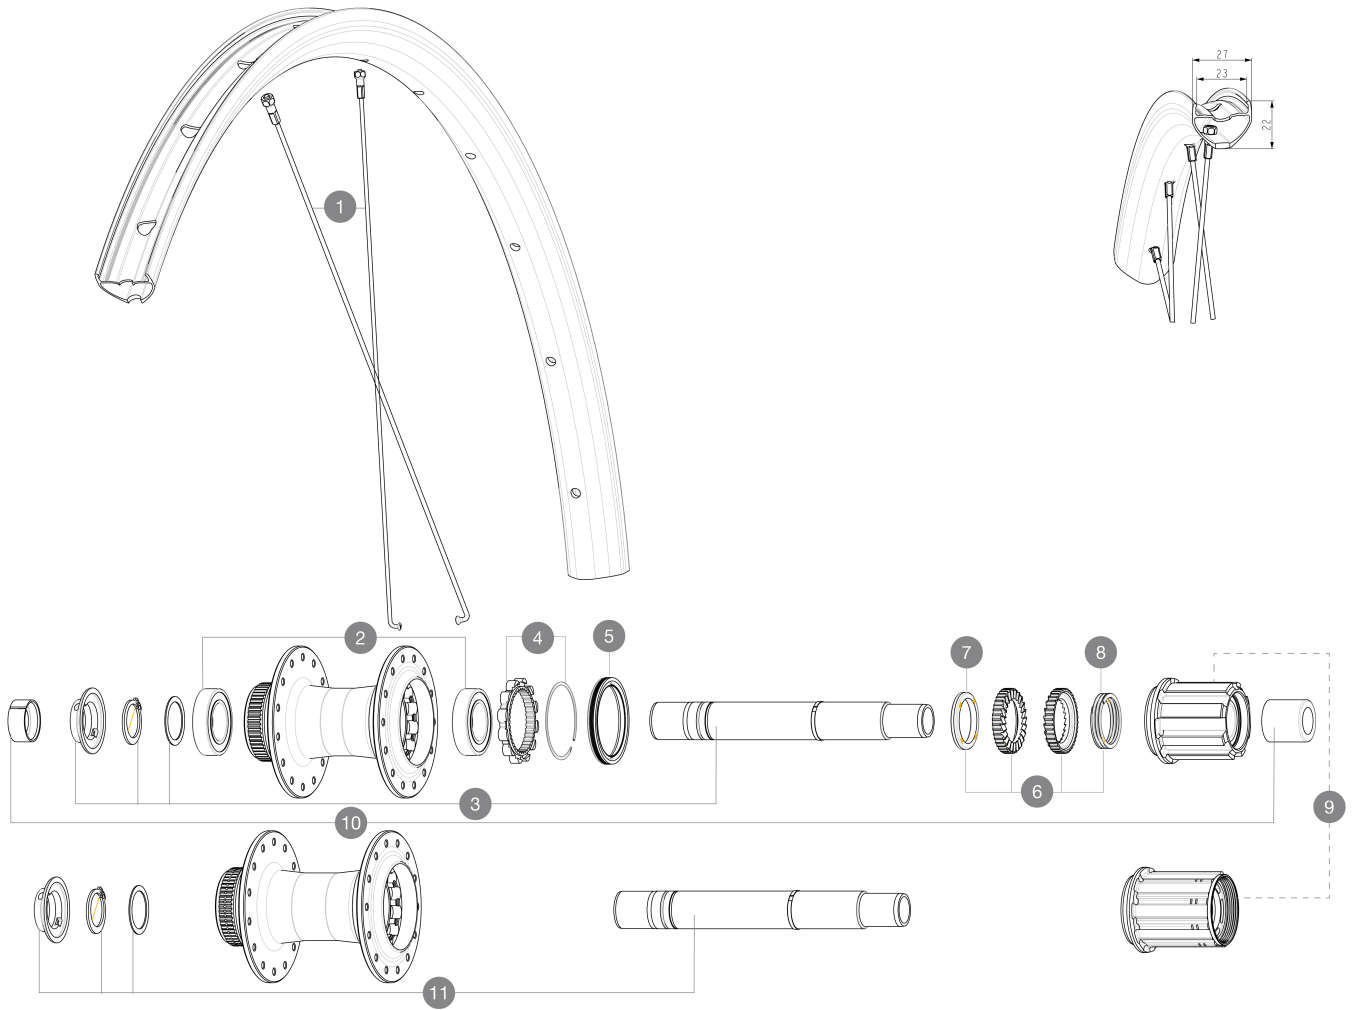

REFERENCES WHEELS

RIMS

&NBSP;:

V2620101 UST RIM TAPE 25mm (for 21-24mm wide rim)

SPOKES

1 V00062331 Kit 14 ft/rr Jbent bk rd spk 298 29"+np

HUB SHELLS

2 M40076 HUB BEARINGS 17x30x7 6903 x 2
 3 V2373401 KIT ID360 135/142 DCL L1 AXLE WITH CLIP
 4 V2252701 KIT ID360 INSERT SHAPED EAR LOBE > 2017
 5 V00063631 Kit ID360 seal version 2 (larger)
 6 V2375201 KIT ID360 24 TEETH 2 RATCHET + MTB SPRING + PAD (specific)
 7 V2375401 KIT ID360 MTB 24T 3 NOISE REDUCING PADS
 8 V2372901 KIT 3 ID360 MTB SPRINGS
 9 V3440101 ED11 Freewheel Body ID360
 9 V3430101 HG11 Freewheel Body ID360
 11 V2375701 Kit ID360 148 DCL axle with circlip

OPTIONS

V2373001 KIT ADJUST. SYSTEM QRM AUTO ID360 for 17x30x7 bearing

ADAPTERS

10 V2510701 ID360V2RrAxleAdapt12x142/148
 V2510901 ID360 EVO RrAxleAdpt12x135/150
 V2510801 ID360 V2 RrAxleAdapt9x135

MAVIC *ALLROAD 1 23MM*

Specifications

WHEEL WEIGHTS