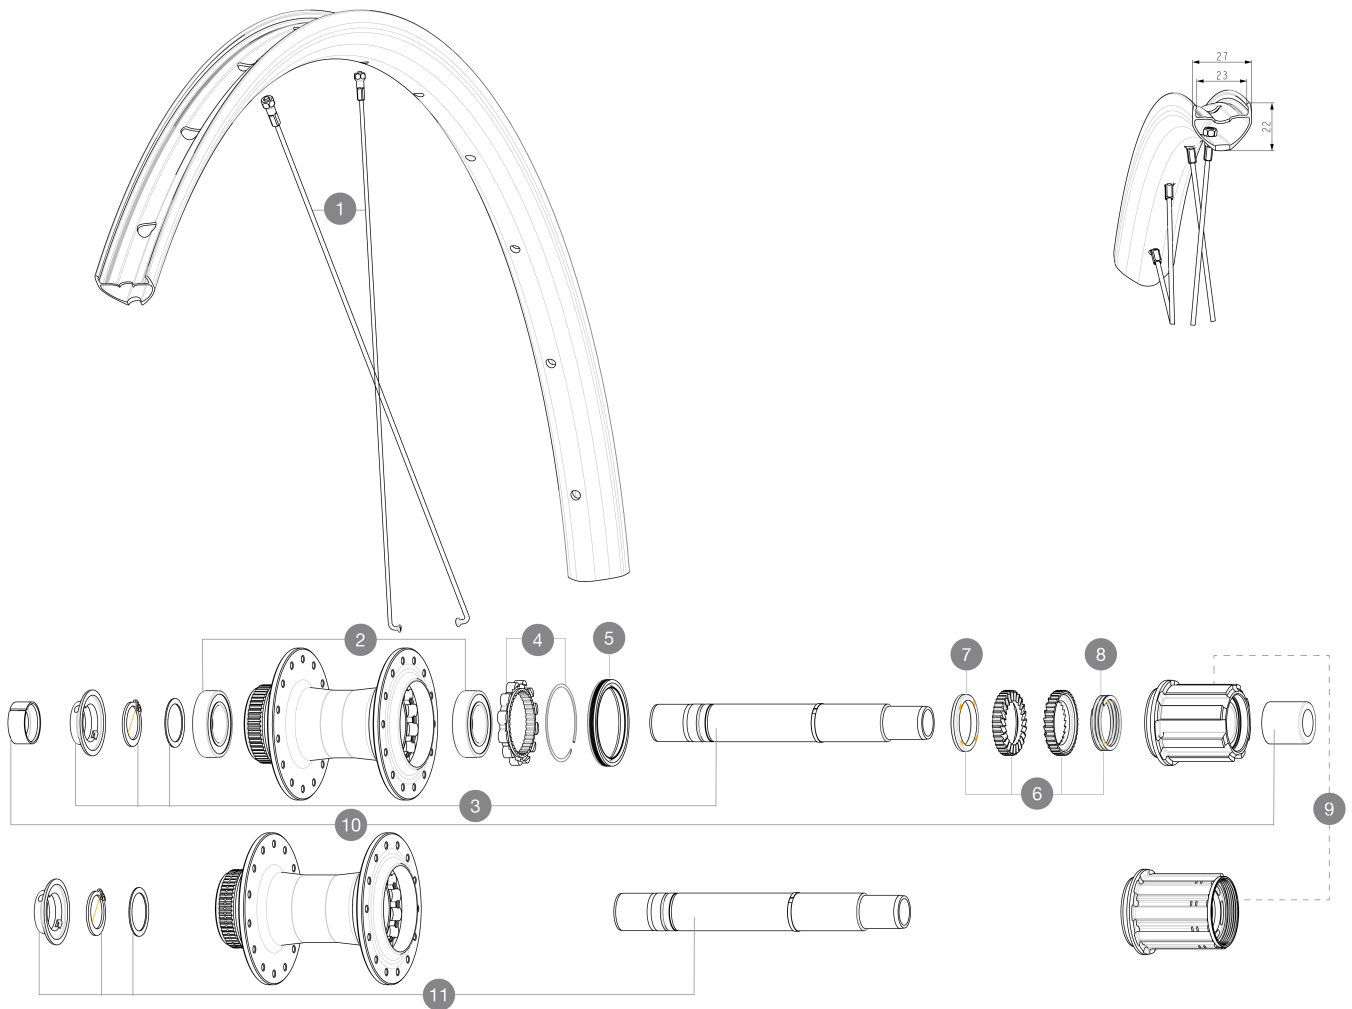

REFERENCES WHEELS

SPOKES

1 V00062331 Kit 14 ft/rr Jbent bk rd spk 298 29"+np

OPTIONS

V2373001 KIT ADJUST. SYSTEM QRM AUTO ID360 for 17x30x7 bearing

HUB SHELLS

2 M40076 HUB BEARINGS 17x30x7 6903 x 2
 3 V2373401 KIT ID360 135/142 DCL L1 AXLE WITH CLIP
 4 V2252701 KIT ID360 INSERT SHAPED EAR LOBE > 2017
 5 V00063631 Kit ID360 seal version 2 (larger)
 6 V2375201 KIT ID360 24 TEETH 2 RATCHET + MTB SPRING + PAD (specific)
 7 V2375401 KIT ID360 MTB 24T 3 NOISE REDUCING PADS
 8 V2372901 KIT 3 ID360 MTB SPRINGS
 9 V3440101 ED11 Freewheel Body ID360
 9 V3430101 HG11 Freewheel Body ID360
 11 V2375701 Kit ID360 148 DCL axle with circlip

ADAPTERS

10 V2510701 ID360V2RrAxleAdapt12x142/148
 V2510901 ID360 EVO RrAxleAdpt12x135/150
 V2510801 ID360 V2 RrAxleAdapt9x135

MAVIC **ALLROAD 1 23MM****Specifications**

WHEEL WEIGHTS