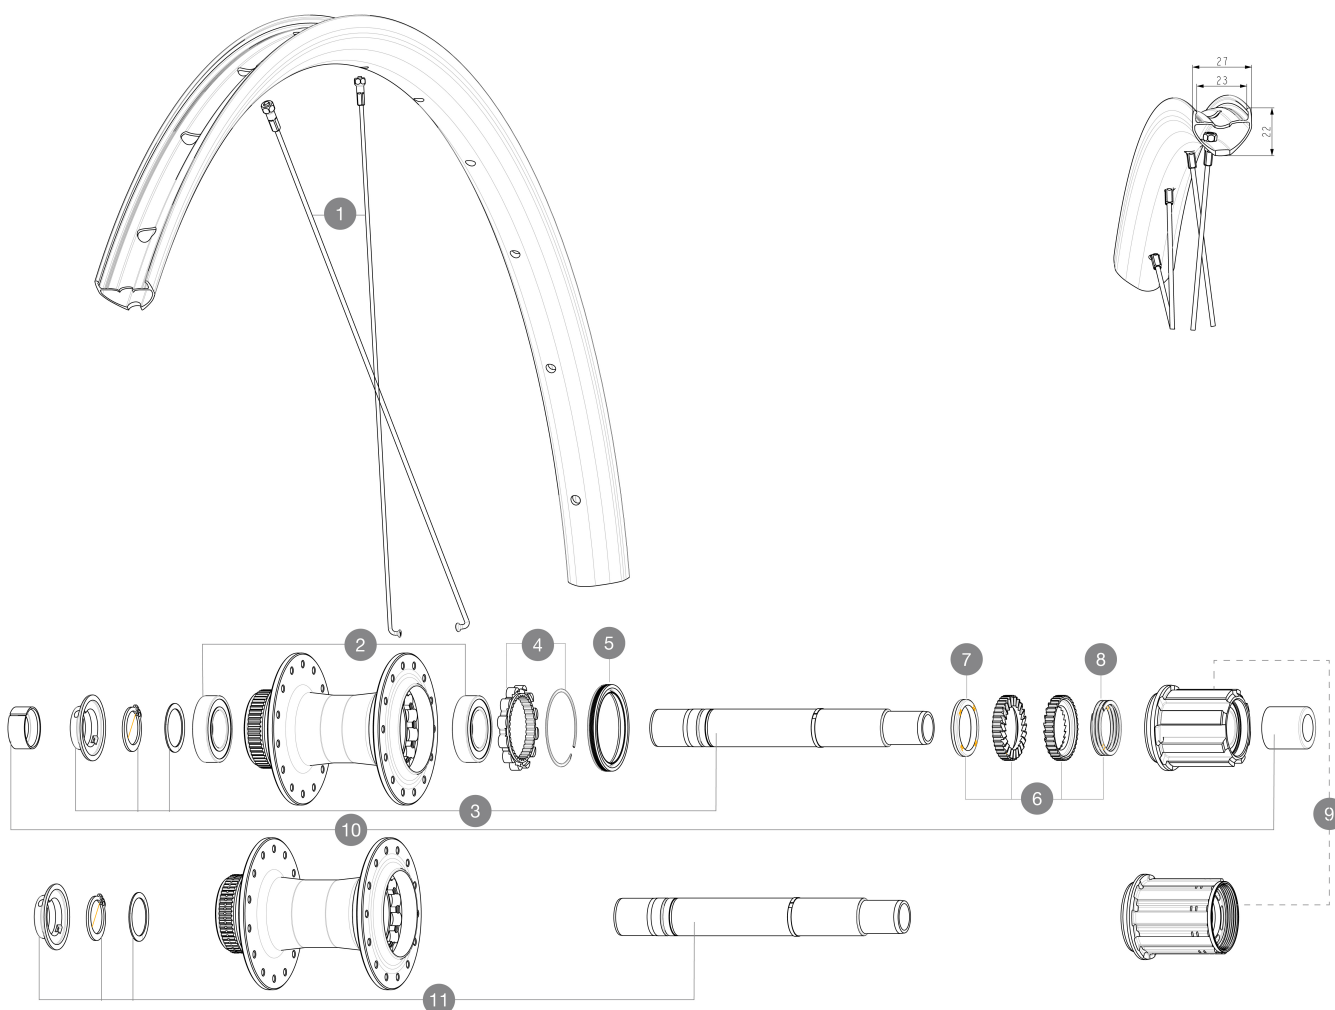

RUEDAS REFERENCIAS

SPOKES

1	V00062331	Kit 14 ft/rr Jbent bk rd spk 298 29"+np
---	-----------	---

HUB SHELLS

2	M40076	HUB BEARINGS 17x30x7 6903 x 2
3	V2373401	KIT ID360 135/142 DCL L1 AXLE WITH CLIP
4	V2252701	KIT ID360 INSERT SHAPED EAR LOBE > 2017
5	V00063631	Kit ID360 seal version 2 (larger)
6	V2375201	KIT ID360 24 TEETH 2 RATCHET + MTB SPRING + PAD (specific)
7	V2375401	KIT ID360 MTB 24T 3 NOISE REDUCING PADS
8	V2372901	KIT 3 ID360 MTB SPRINGS
9	V3440101	ED11 Freewheel Body ID360
9	V3430101	HG11 Freewheel Body ID360
11	V2375701	Kit ID360 148 DCL axle with circlip

OPTIONS

V2373001	KIT ADJUST. SYSTEM QRM AUTO ID360 for 17x30x7 bearing
----------	---

ADAPTERS

10	V2510701	ID360 EVO REAR AXLE ADAPTERS 12x142mm DCL & D6T
	V2510901	ID360 EVO REAR AXLE ADAPTERS 12x135mm DCL & D6T
	V2510801	ID360 EVO REAR AXLE ADAPTERS 9x135mm DCL & D6T

MAVIC **ALLROAD 1 23MM****Specifications**

PESOS DE RUEDAS