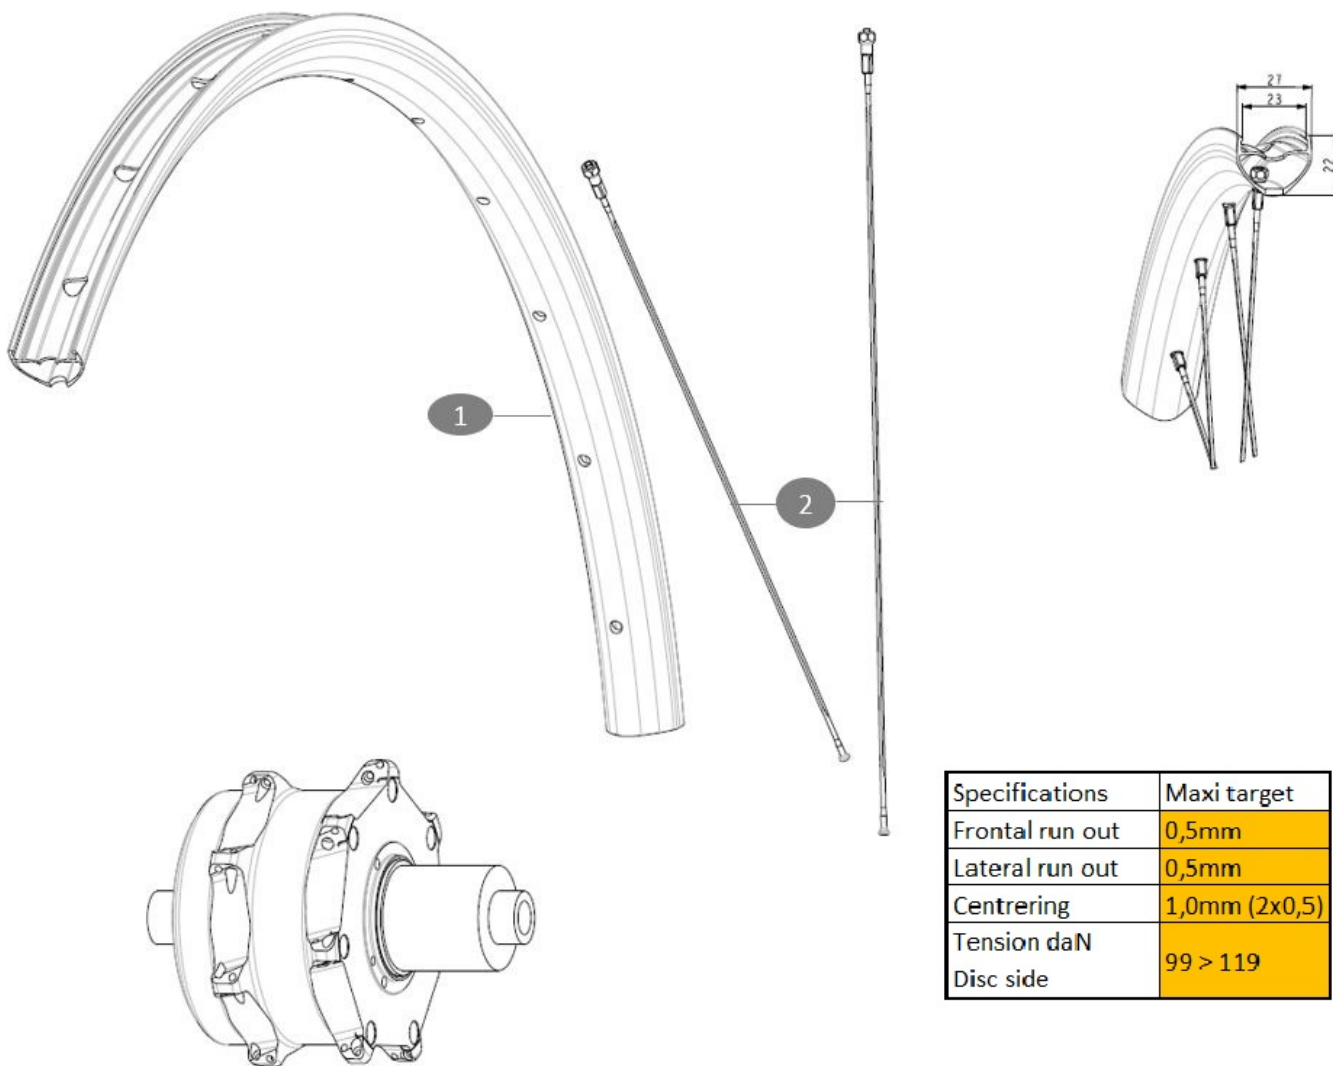

REFERENZEN RÄDER

Specifications	Maxi target
Frontal run out	0,5mm
Lateral run out	0,5mm
Centring	1,0mm (2x0,5)
Tension daN Disc side	99 > 119

RIMS

&NBSP;:

- | | | |
|---|-----------|--|
| 1 | V00054809 | Kit Rear rim Allroad EBM X20 |
| | V2700101 | UST Tape 28mm for 25 to 27mm wide rims |

SPOKES

- | | | |
|---|-----------|--|
| 2 | V00054431 | Kit 14 Allroad Spk286 EBMX20 + steel npl |
|---|-----------|--|

MAVIC *ALLROAD 700 MAHLEX20*

Specifications

RADGEWICHTE