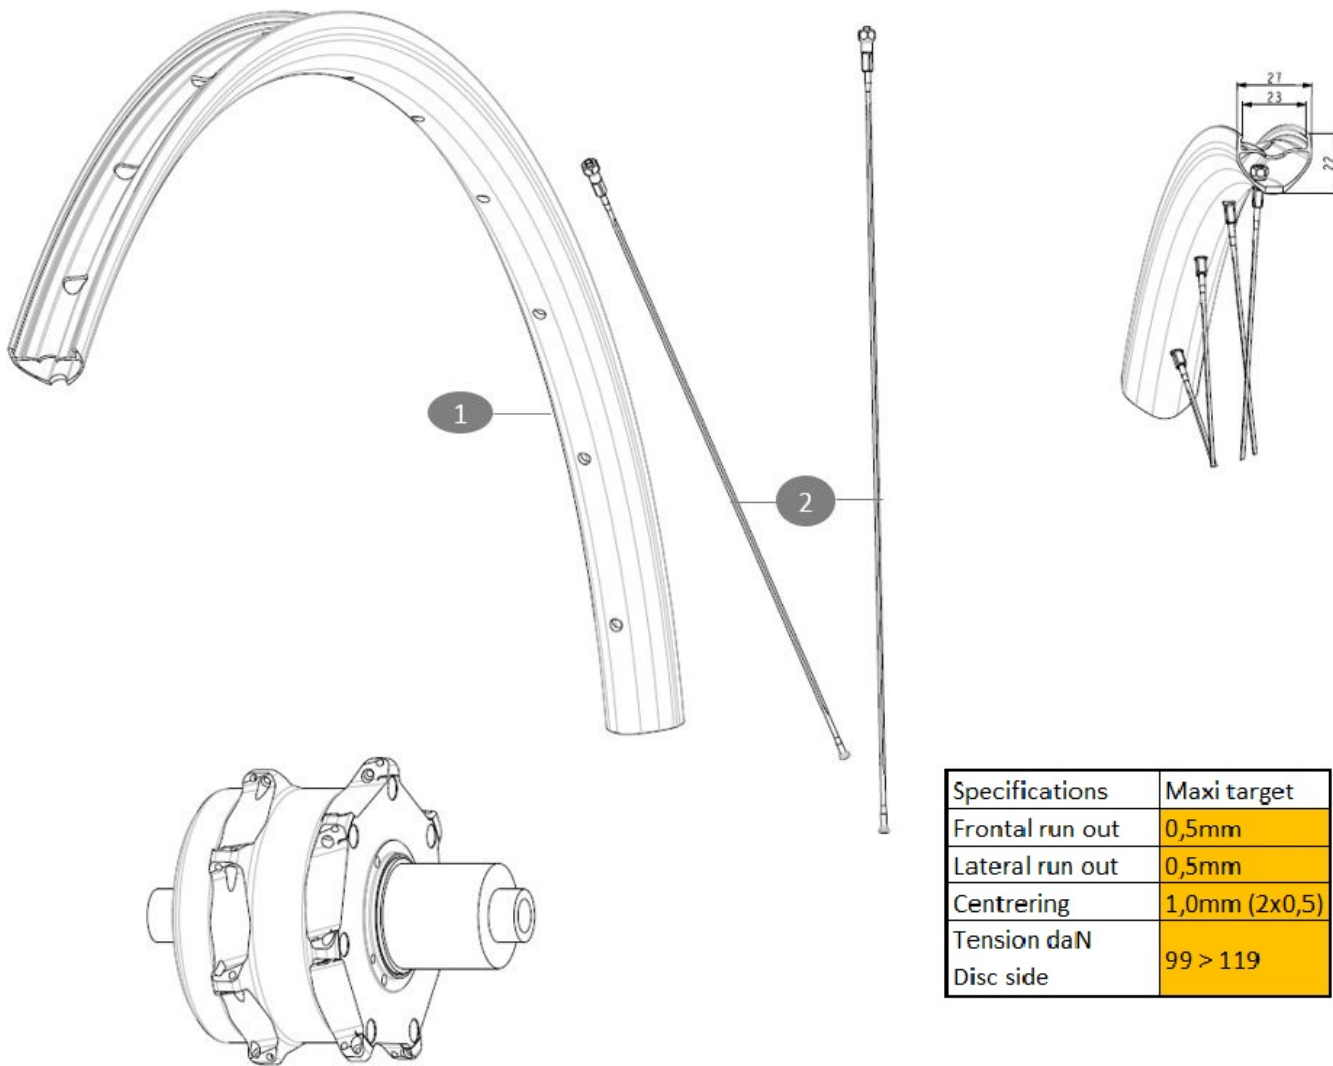

REFERENCES WHEELS

Specifications	Maxi target
Frontal run out	0,5mm
Lateral run out	0,5mm
Centring	1,0mm (2x0,5)
Tension daN Disc side	99 > 119

RIMS

&NBSP;:

- 1 V00054809 Kit Rear rim Allroad EBM X20
- V2700101 UST Tape 28mm for 25 to 27mm wide rims

SPOKES

- 2 V00054431 Kit 14 Allroad Spk286 EBMX20 + steel npl

MAVIC ***ALLROAD 700 MAHLEX20***

Specifications

WHEEL WEIGHTS