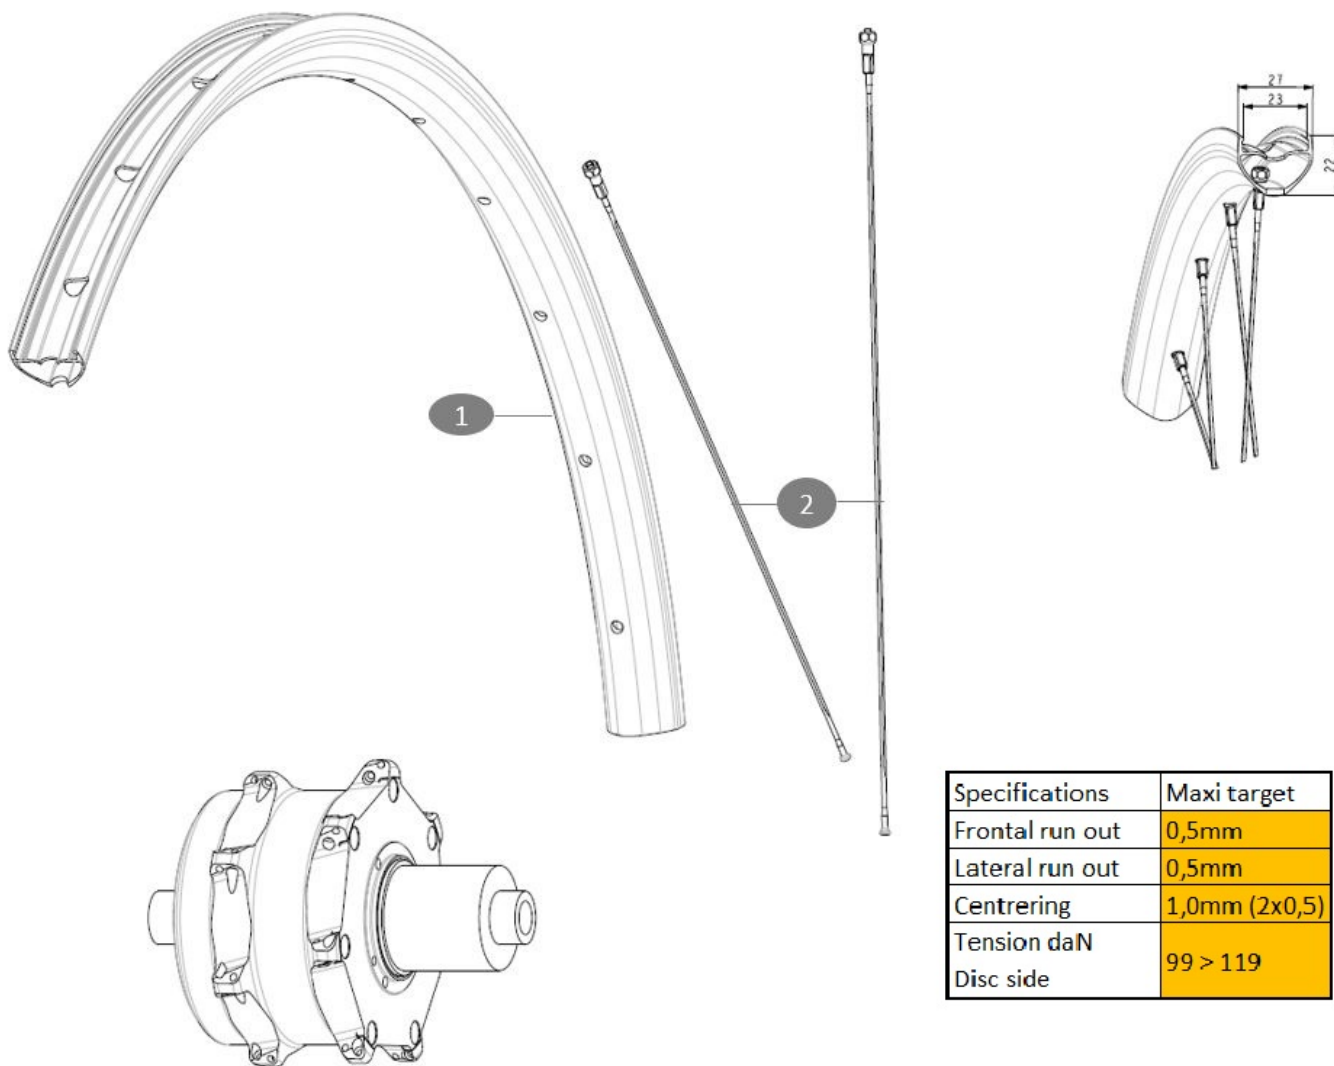

REFERENCES WHEELS

Specifications	Maxi target
Frontal run out	0,5mm
Lateral run out	0,5mm
Centring	1,0mm (2x0,5)
Tension daN Disc side	99 > 119

RIMS

&NBSP;:

- 1 V00054809 Kit Rear rim Allroad EBM X20
- V2700101 UST Tape 28mm for 25 to 27mm wide rims

SPOKES

- 2 V00054431 Kit 14 Allroad Spk286 EBMX20 + steel npl

MAVIC ***ALLROAD 700 MAHLEX20***

Specifications

WHEEL WEIGHTS