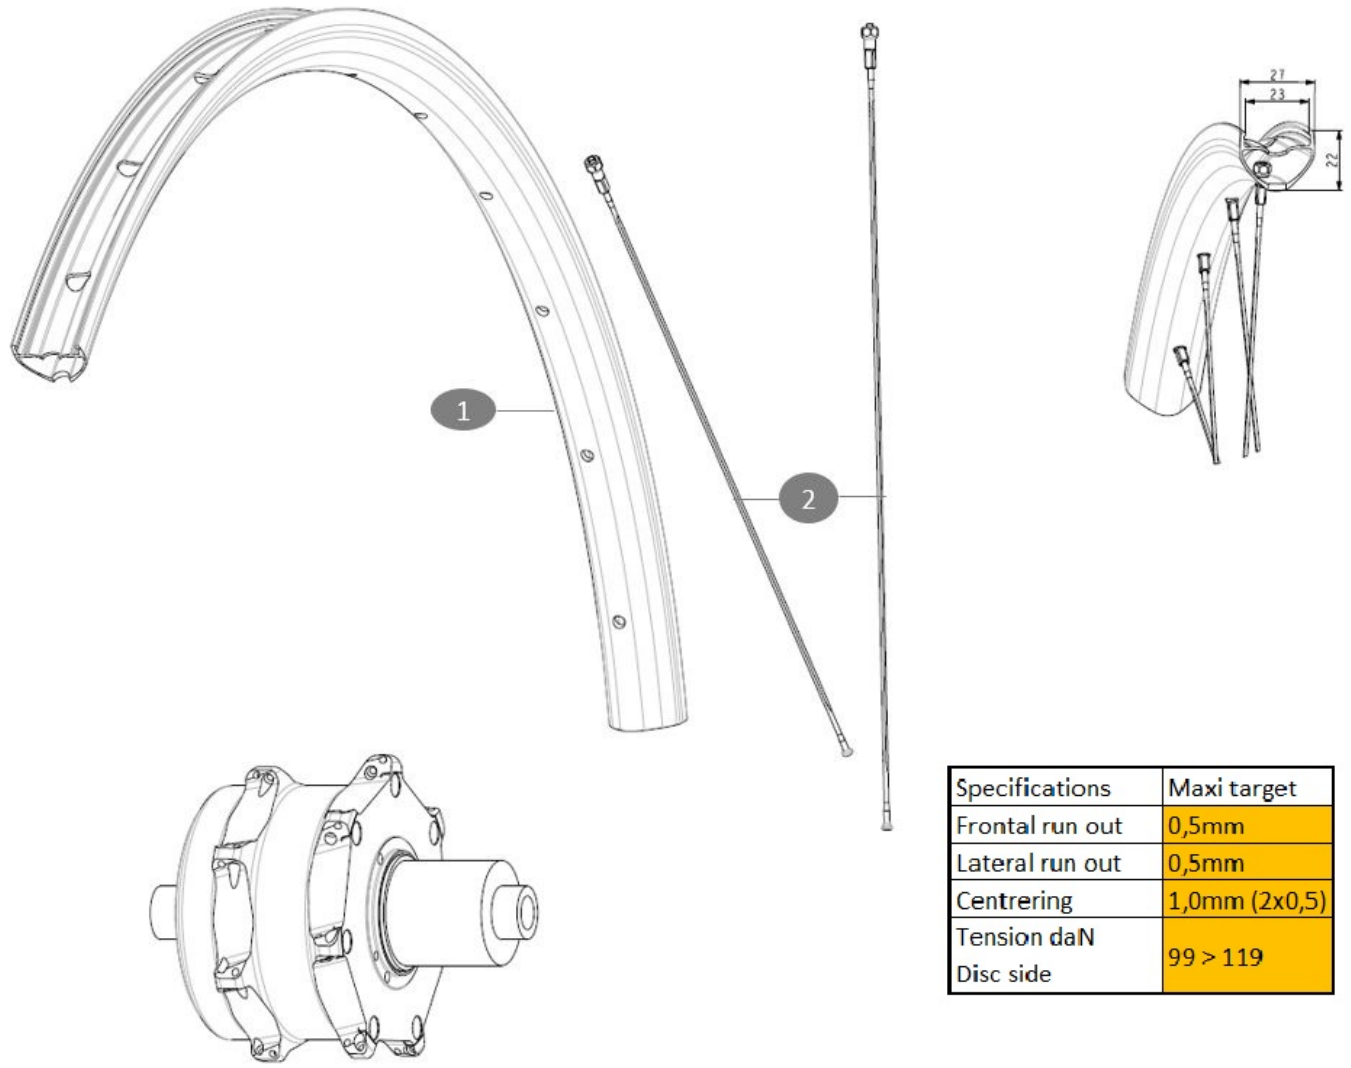

REFERENCES WHEELS

Specifications	Maxi target
Frontal run out	0,5mm
Lateral run out	0,5mm
Centring	1,0mm (2x0,5)
Tension daN Disc side	99 > 119

RIMS

&NBSP;:

- 1 V00054809 Kit Rear rim Allroad EBM X20
- V2700101 UST Tape 28mm for 25 to 27mm wide rims

SPOKES

- 2 V00054431 Kit 14 Allroad Spk286 EBMX20 + steel npl

MAVIC *ALLROAD 700 MAHLEX20*

Specifications

WHEEL WEIGHTS