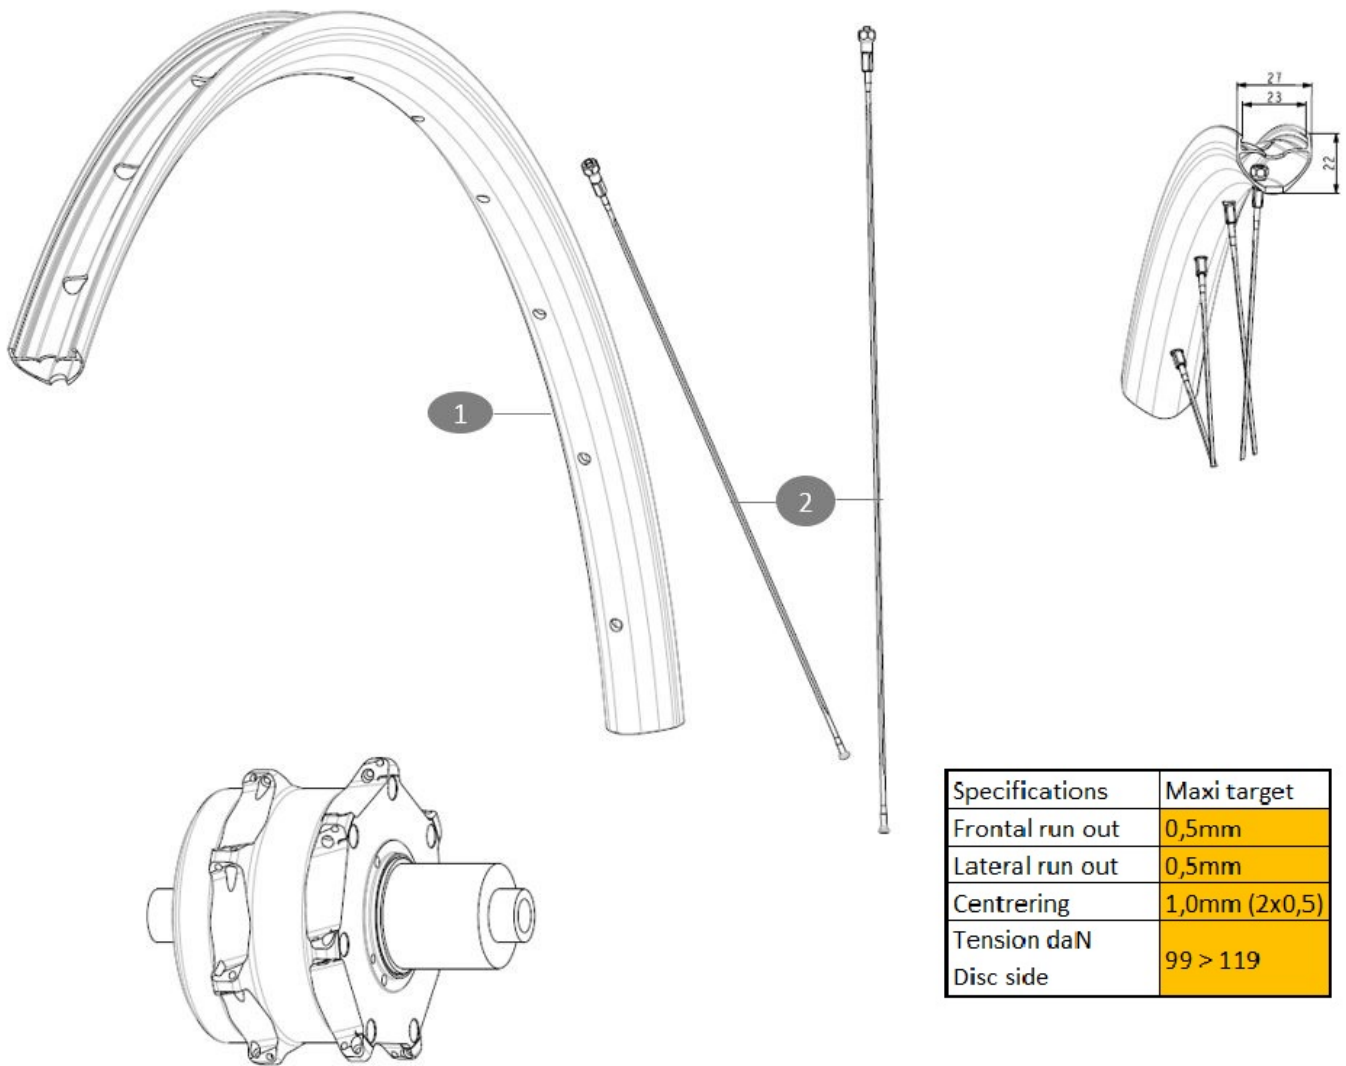

REFERENCES WHEELS

RIMS

&NBSP;:

- 1 V00054809 Kit Rear rim Allroad EBM X20
- V2700101 UST Tape 28mm for 25 to 27mm wide rims

SPOKES

- 2 V00054431 Kit 14 Allroad Spk286 EBMX20 + steel npl

MAVIC *ALLROAD 700 MAHLEX20*

Specifications

WHEEL WEIGHTS