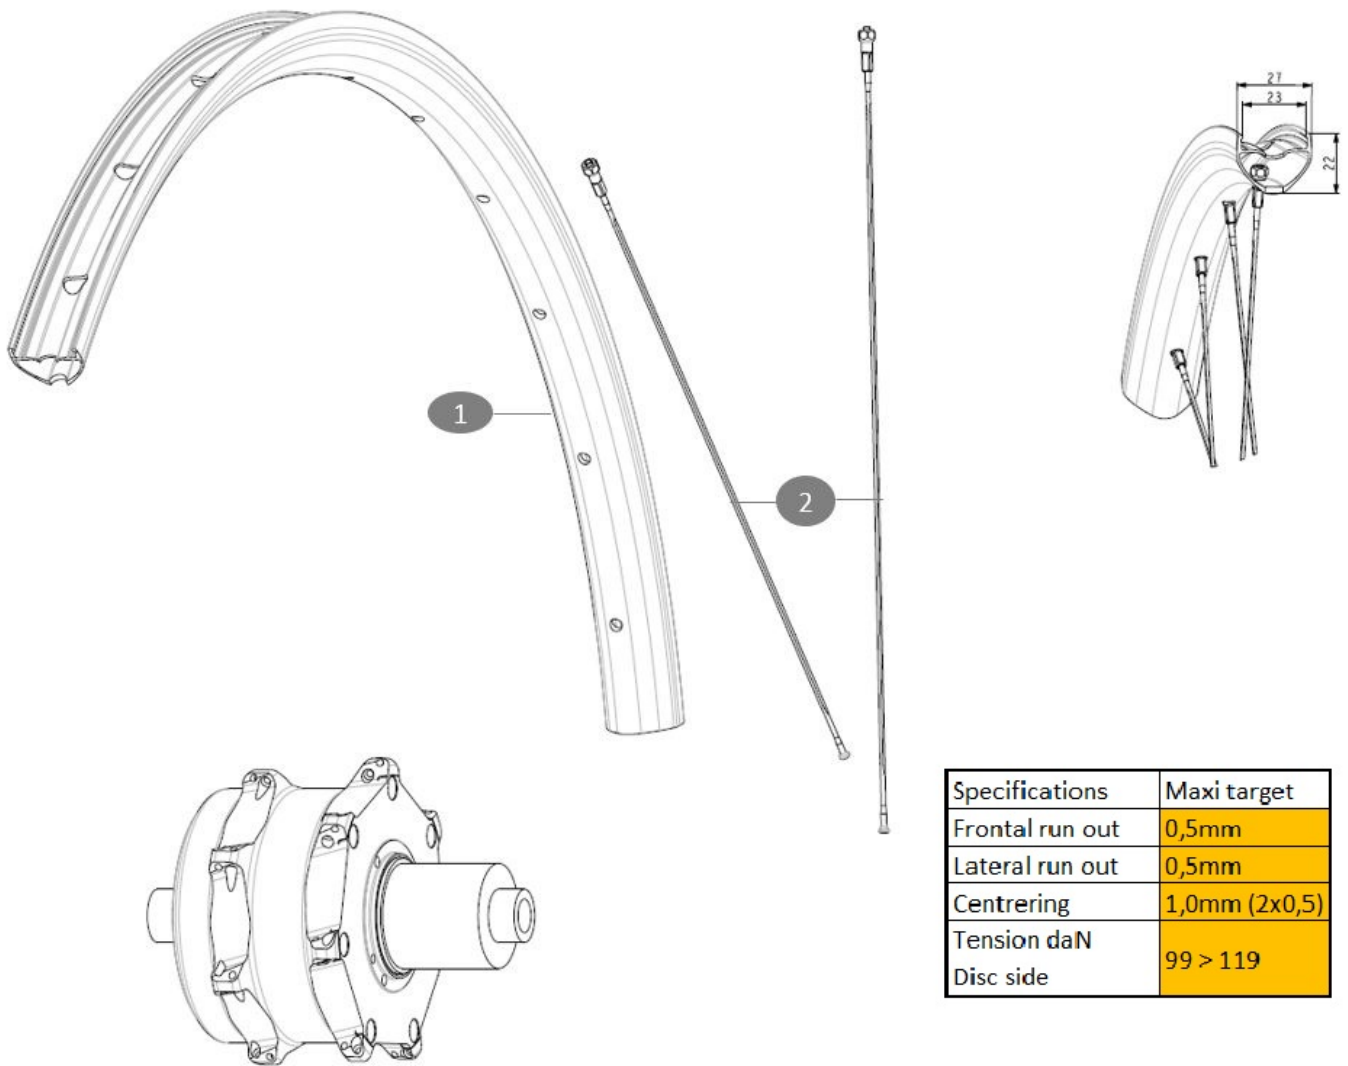

REFERENCES WHEELS

Specifications	Maxi target
Frontal run out	0,5mm
Lateral run out	0,5mm
Centring	1,0mm (2x0,5)
Tension daN Disc side	99 > 119

**RIMS**

&NBSP;:

- 1 V00054809 Kit Rear rim Allroad EBM X20
- V2700101 UST Tape 28mm for 25 to 27mm wide rims

**SPOKES**

- 2 V00054431 Kit 14 Allroad Spk286 EBMX20 + steel npl

### WHEEL WEIGHTS