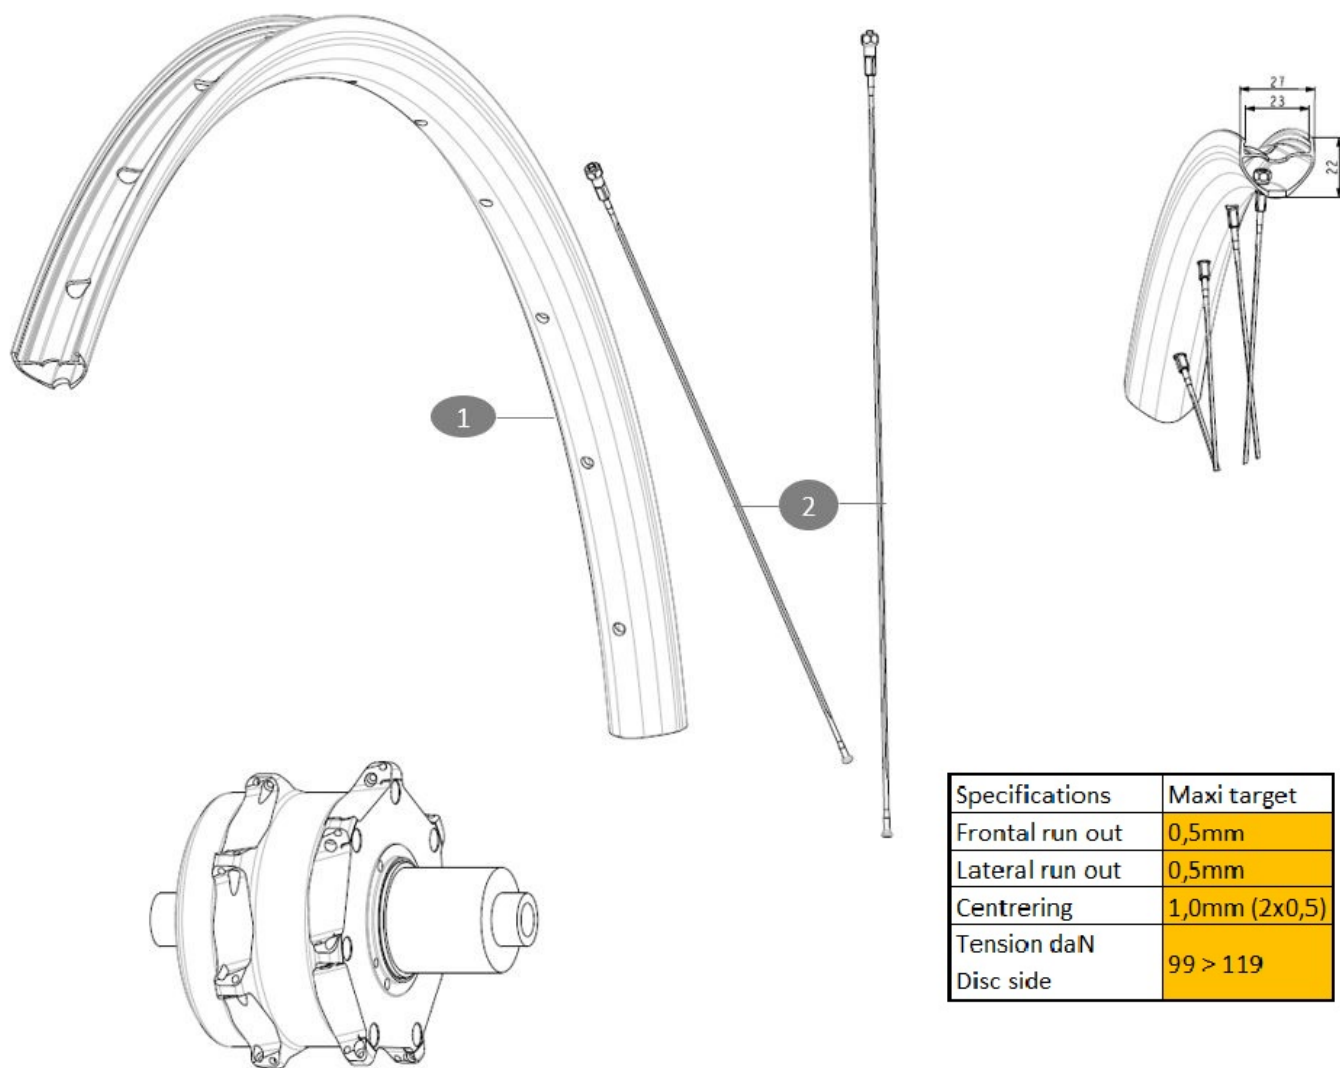

REFERENZE RUOTE

Specifications	Maxi target
Frontal run out	0,5mm
Lateral run out	0,5mm
Centring	1,0mm (2x0,5)
Tension daN Disc side	99 > 119

**RIMS**

&NBSP;:

- 1 V00054809 Kit Rear rim Allroad EBM X20
- V2700101 UST Tape 28mm for 25 to 27mm wide rims

**SPOKES**

- 2 V00054431 Kit 14 Allroad Spk286 EBMX20 + steel npl

**MAVIC** **ALLROAD 700 MAHLEX20**

**Specifications**  
PESI RUOTE