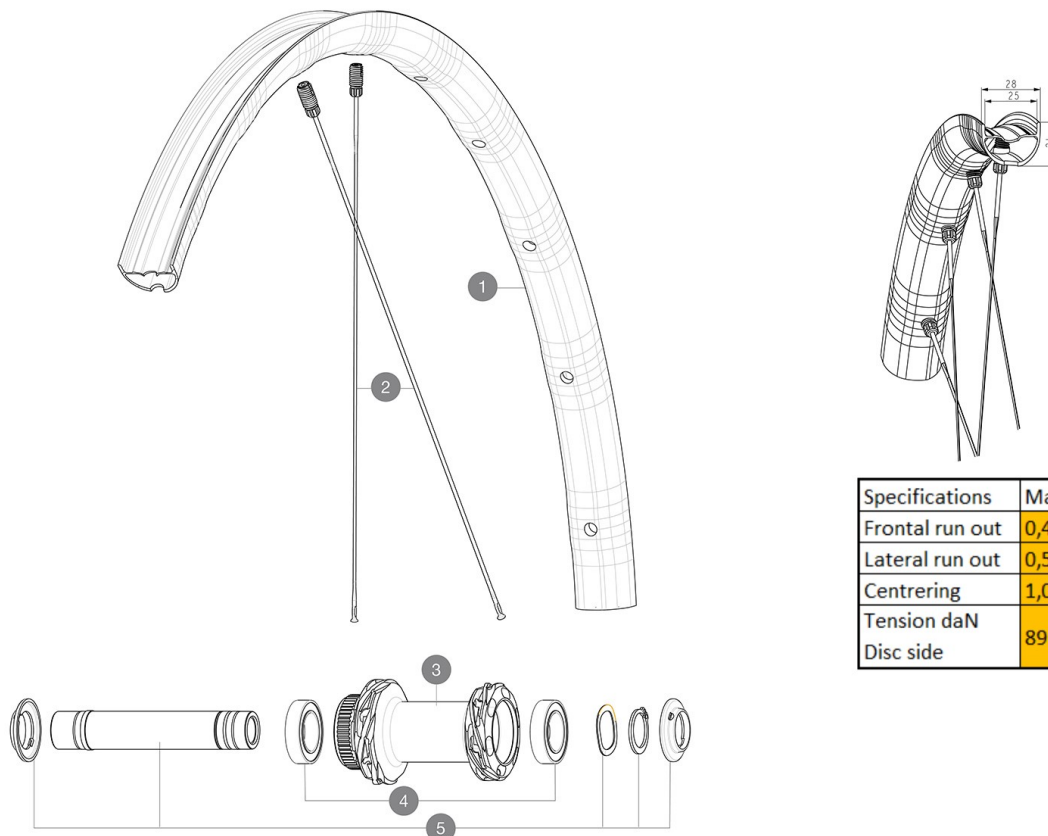

ASTM CATEGORY 2 : road and offroad with jumps less than 15cm
 Non-Boost : 12x135 rear axle adapters (V2510901)
 Boost : Torque Caps for Center Lock hub (V2374401)
 Freewheel: SRAM XD, Shimano HG9, Shimano Micro-Spline

REFERENCES WHEELS

Specifications	Maxi target
Frontal run out	0,4mm
Lateral run out	0,5mm
Centring	1,0mm (2x0,5)
Tension daN	89 > 105
Disc side	

RIMS

 :

1 V00097431 Kit Front/Rear rim Allroad SL 23

SPOKES

2 V4162501 Kit 12 Front/Rear Allroad SL aero spoke 298 M7/7

HUB SHELLS

3 N/A HUB BODY
 4 V2500901 KIT BEARINGS 18x30x7 + WAVED WASHER + CLIP
 5 V2374001 KIT 12x100mm FRONT AXLE DCL QRM AUTO ALLROAD > 2019

OPTIONS

V2680301 "Kit Ft Road Adapter 12 >> 9mm"
 V2373501 QRM Auto front axle 15mm for DCL Allroad wheels > 2019
 V2372501 15mm MTB Axle Cap QRM Auto From 2019