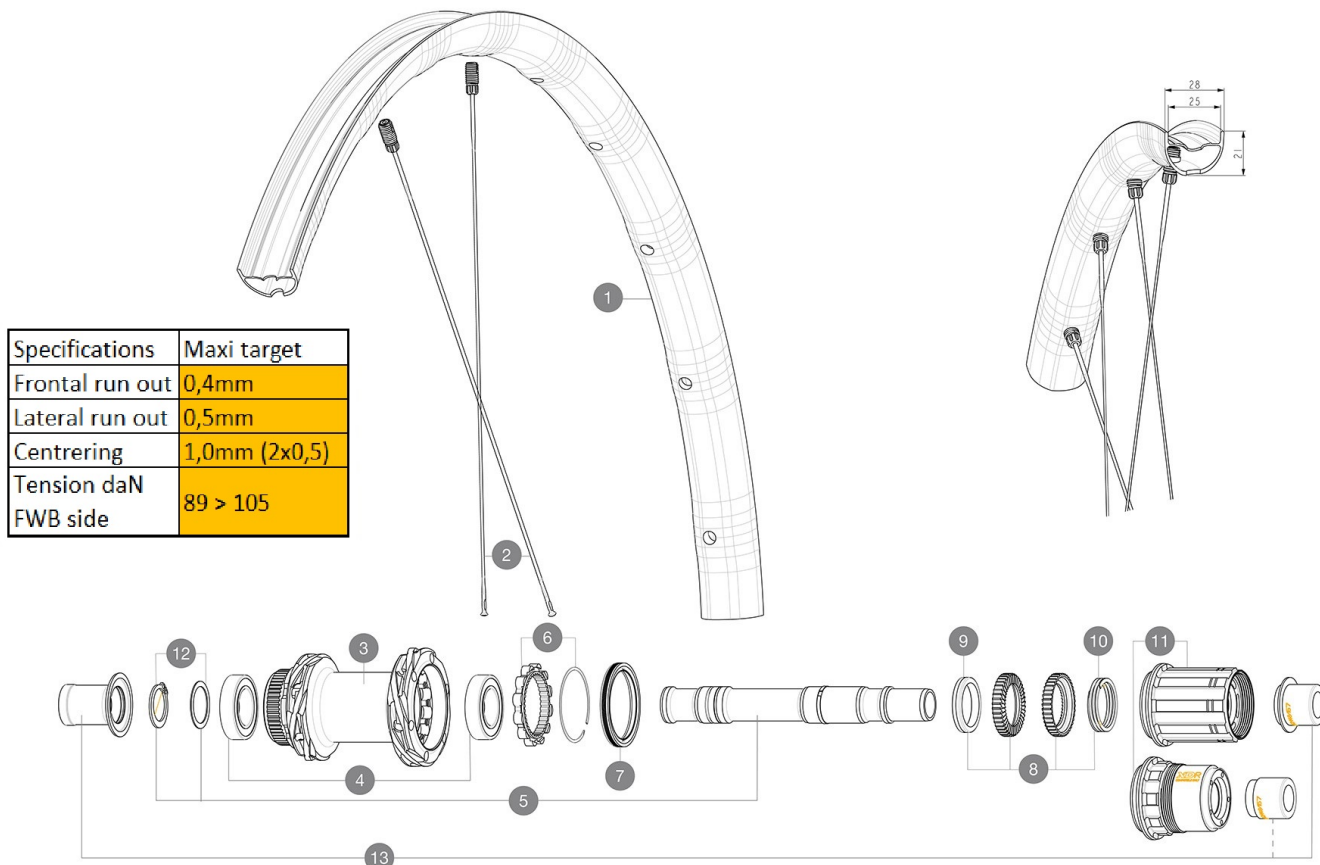

ASTM CATEGORY 2 : road and offroad with jumps less than 15cm
 Non-Boost : 12x135 rear axle adapters (V2510901)
 Boost : Torque Caps for Center Lock hub (V2374401)
 Freewheel: SRAM XD, Shimano HG9, Shimano Micro-Spline

REFERENCES WHEELS

RIMS

 :

1	V00097431	Kit Front/Rear rim Allroad SL 23
---	-----------	----------------------------------

SPOKES

2	V4162501	Kit 12 Front/Rear Allroad SL aero spoke 298 M7/7
---	----------	--

HUB SHELLS

3	N/A	HUB BODY
4	M40076	HUB BEARINGS 17x30x7 6903 x 2
5	V00046431	KIT AXE ID360 142LIGHT CL+CIR
6	V2252701	KIT ID360 INSERT SHAPED EAR LOBE > 2017
7	V2251601	KIT ID360 SEAL + GREASE
8	V2251701	KIT ID360 2 RATCHETS + SPRING + GREASE
9	V2500501	KIT ID360 3 PADS NOISE REDUCING
10	V2251801	KIT 3 ID360 ROAD SPRINGS
11	V3430101	HG11 Freewheel Body ID360
11	V2580101	FREEHUB BODY XD Road ID360
12	V2373001	KIT ADJUST. SYSTEM QRM AUTO ID360 for 17x30x7 bearing

OPTIONS

V2510801	ID360 V2 RrAxleAdapt9x135
V2510901	ID360 EVO RrAxleAdpt12x135/150
V2373401	KIT ID360 135/142 DCL L1 AXLE WITH CLIP

ADAPTERS

13	V3811001	KIT ROAD ID360 RR CL ENDCAP (12MM)
----	----------	------------------------------------