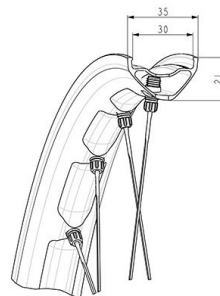

参照ホイール

ASTM E1000 5 :
 5mm-
 2.95Bar/43PSI
 12mm
 [V2510801] -

Specifications	Maxi target
Frontal run out	0,5mm
Lateral run out	0,5mm
Centring	1,0mm (2x0,5)
Tension daN	81 > 107
Disc side	

RIMS

&NBSP;:

- 1 V00094631 Kit Front/Rear rim Deemax Enduro SL 29"

SPOKES

- 2 V00095231 Kit 14 steel spokes 305mm Deemax Enduro SL 29"

HUB SHELLS

- 3 N/A HUB BODY
- 4 V2500901 KIT BEARINGS 18x30x7 + WAVED WASHER + CLIP
- 5 V2372401 KIT 110mm AXLE QRM AUTO MTB > 2019

OPTIONS

- 99694101 2 REDUCERS 15/9mm

ADAPTERS

- 6 V2372501 15mm MTB Axle Cap QRM Auto From 2019

付属品

Table with 2 columns and 8 rows listing accessories like UST, tires, and valves.

COMPATIBILITY

Table with 2 columns and 8 rows listing compatible components like tires, tubes, and valves.

Specifications

リム

Technical specifications for the rim, including dimensions and material details.

スポーク

Technical specifications for the spokes, including count and material.

ホイールハブ

Technical specifications for the wheel hub, including dimensions and compatibility.