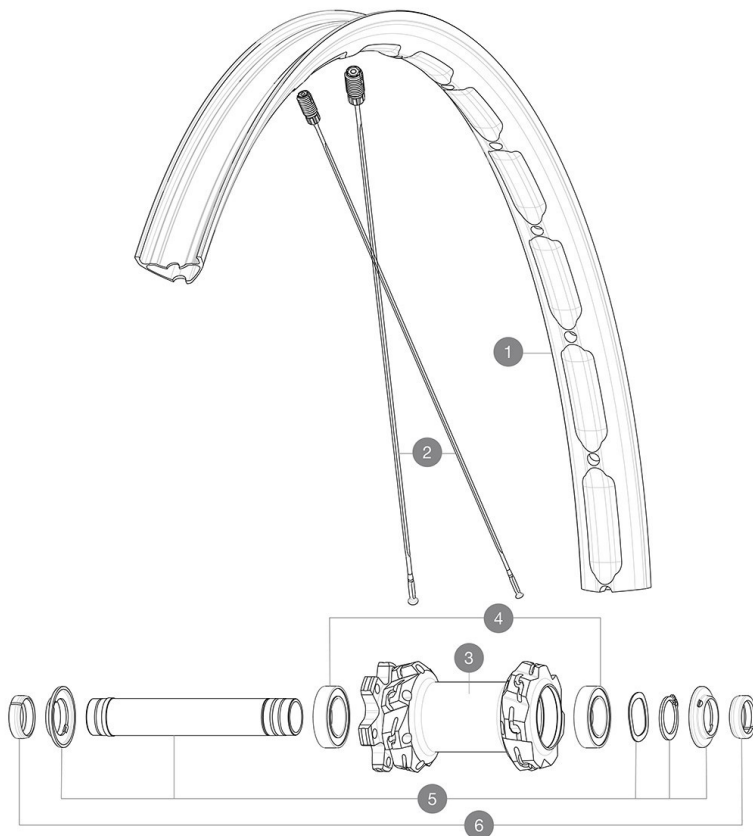

参照ホイール

ASTM E1000 5 :
 5mm-
 2.95Bar/43PSI
 12mm
 [V2510801] -

Specifications	Maxi target
Frontal run out	0,5mm
Lateral run out	0,5mm
Centring	1,0mm (2x0,5)
Tension daN	81 > 107
Disc side	

RIMS

&NBSP;:

- 1 V00094631 Kit Front/Rear rim Deemax Enduro SL 29"

SPOKES

- 2 V00095231 Kit 14 steel spokes 305mm Deemax Enduro SL 29"

HUB SHELLS

- 3 N/A HUB BODY
- 4 V2500901 KIT BEARINGS 18x30x7 + WAVED WASHER + CLIP
- 5 V2372401 KIT 110mm AXLE QRM AUTO MTB > 2019

OPTIONS

- 99694101 2 REDUCERS 15/9mm

ADAPTERS

- 6 V2372501 15mm MTB Axle Cap QRM Auto From 2019

付属品

Table with 2 columns and 8 rows listing accessories like UST, tires, and valves.

COMPATIBILITY

Table with 2 columns and 8 rows listing compatible components like tires, tubes, and valves.

ホイールの重み

905