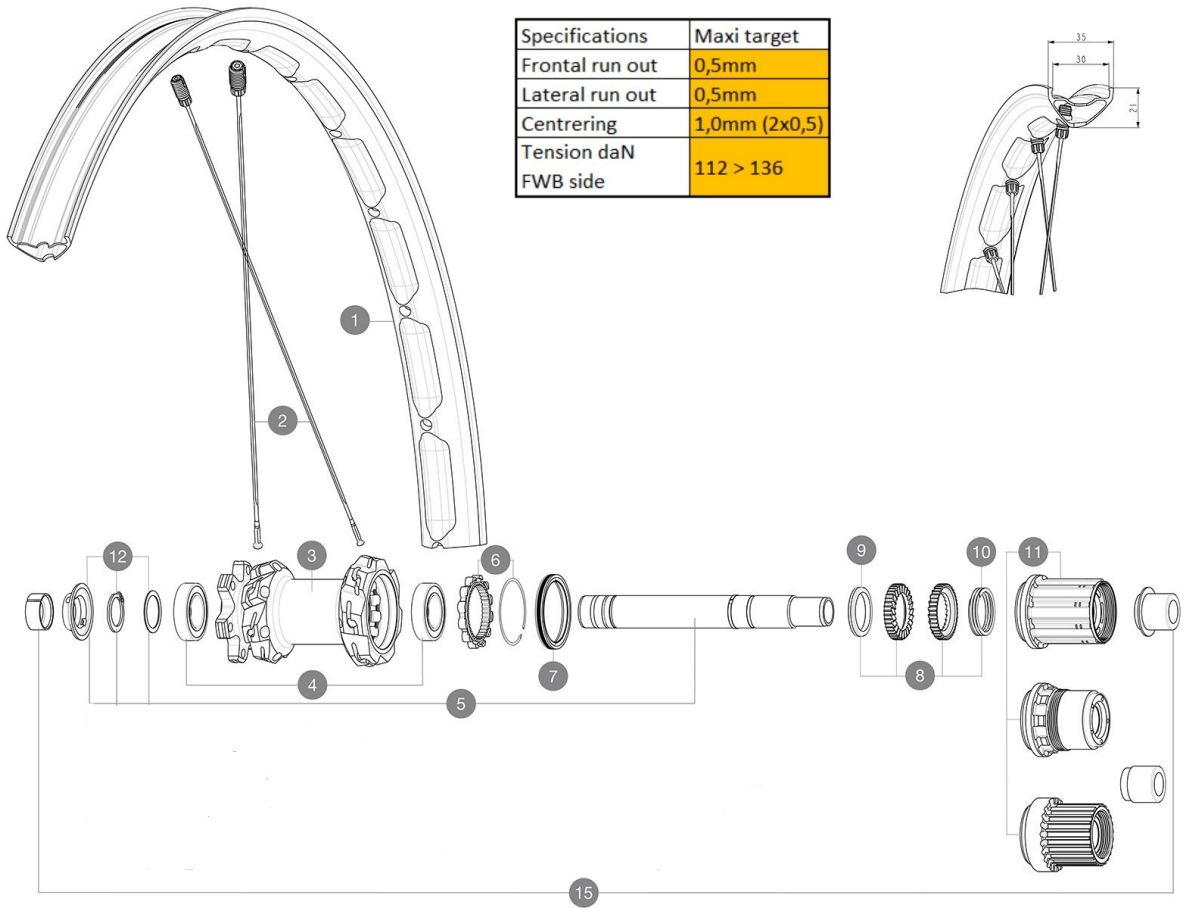

参照ホイール

ASTM E1000 5 :
 5mm -
 2.95Bar/43PSI
 12mm
 [V2510801] -

RIMS

- 1 V00094631 Kit Front/Rear rim Deemax Enduro SL 29"

SPOKES

- 2 V00095231 Kit 14 steel spokes 305mm Deemax Enduro SL 29"

HUB SHELLS

- 3 N/A HUB BODY
- 4 M40076 HUB BEARINGS 17x30x7 6903 x 2
- 5 V2372201 KIT ID360 148 D6T AXLE WITH CLIP
- 6 V2252701 KIT ID360 INSERT SHAPED EAR LOBE > 2017
- 7 V2251601 ID360 SEAL + GREASE
- 8 V2375201 KIT ID360 24 TEETH 2 RATCHET + MTB SPRING + PAD (specific)
- 9 V2375401 KIT ID360 MTB 24T 3 NOISE REDUCING PADS
- 10 V2372901 KIT 3 ID360 MTB SPRINGS
- 11 V3990101 MicroSpline MTB Freewheel Body ID360
- 11 V3780101 HG9 Alloy MTB Freewheel Body ID360
- 11 V3740101 XD MTB Freewheel Body ID360
- 12 V2373001 KIT ADJUST. SYSTEM QRM AUTO ID360 for 17x30x7 bearing

OPTIONS

- 8 V2372801 KIT ID360 2x40 TEETH RATCHETS + MTB SPRING + GREASE + PAD

ADAPTERS

- 15 V2510701 ID360 EVO REAR AXLE ADAPTERS 12x142mm DCL & D6T