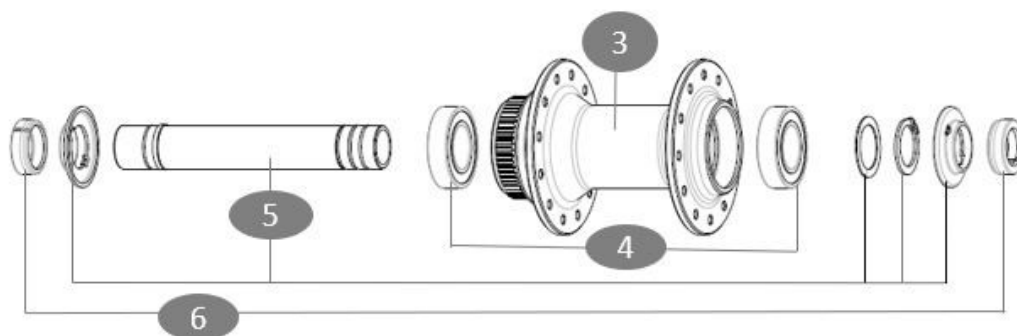

MAVIC **COSMIC S 42 DISC****REFERENCES WHEELS**

ASTM CATEGORY 2 : road and offroad with jumps less than 15cm

For a longer longevity of the wheel, Mavic recommends that the total weight supported by the wheels doesn't exceed 120kg, bike included

**RIMS**

&NBSP;:

1	V00106031	KIT FT/RR RIM COSMIC S42 DISC
	V2620101	UST RIM TAPE 25mm (for 21-24mm wide rim)

SPOKES

2	V00106131	KIT 12FT/RR COSMIC S42 SPK 273
---	-----------	--------------------------------

HUB SHELLS

3	N/A	HUB BODY
4	M40129	KIT 2 BEARINGS 6902 15x28x7
5	V2373301	KIT QRM AUTO FRONT AXLE 12mm > 2019

ADAPTERS

6	V2680501	12mm Road Axle Cap QRM Auto
---	----------	-----------------------------

DELIVERED WITH