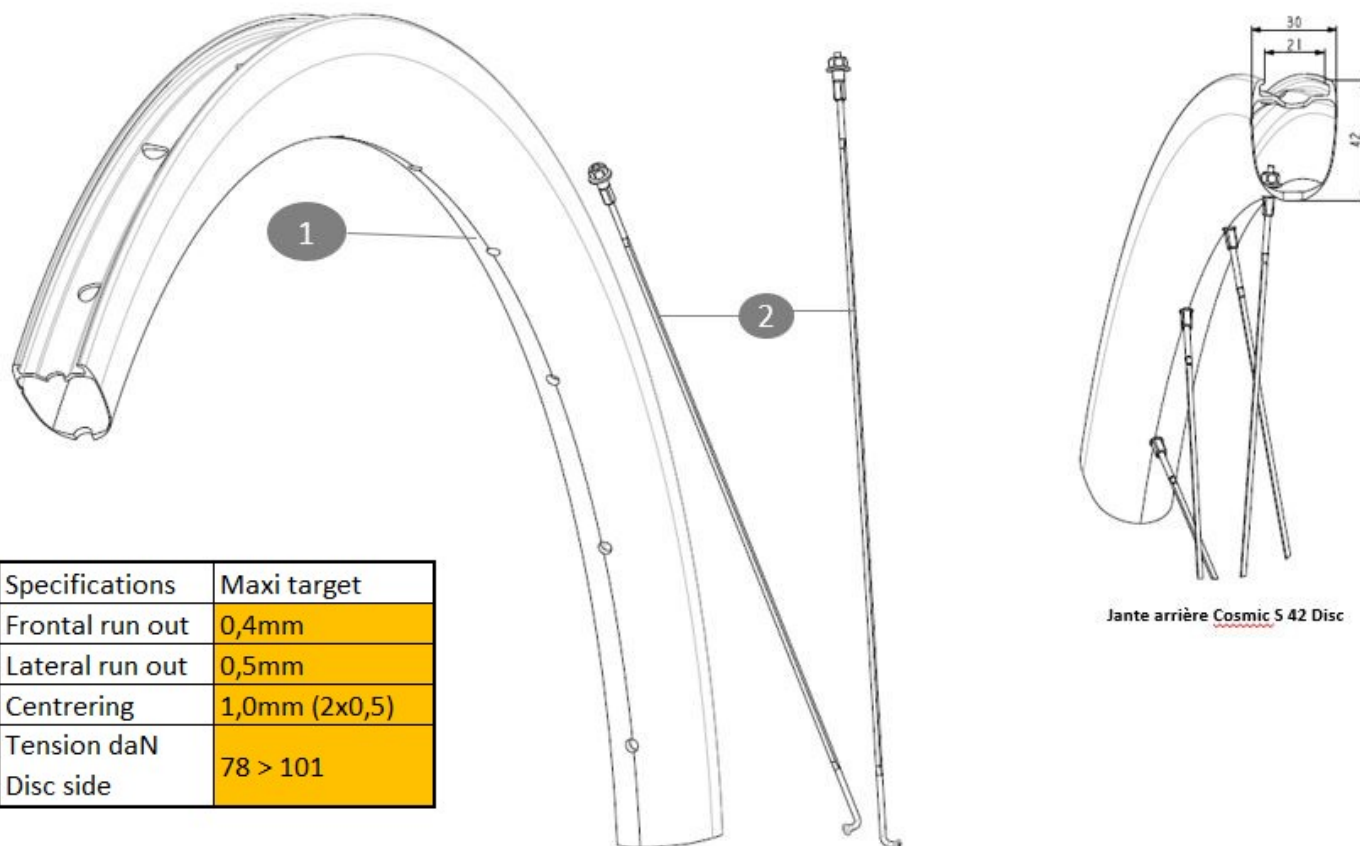

MAVIC **COSMIC S 42 DISC****REFERENCES WHEELS**

ASTM CATEGORY 2 : road and offroad with jumps less than 15cm

For a longer longevity of the wheel, Mavic recommends that the total weight supported by the wheels doesn't exceed 120kg, bike included

**RIMS**

&NBSP;:

1	V00106031	KIT FT/RR RIM COSMIC S42 DISC
	V2620101	UST RIM TAPE 25mm (for 21-24mm wide rim)

SPOKES

2	V00106131	KIT 12FT/RR COSMIC S42 SPK 273
---	-----------	--------------------------------

HUB SHELLS

3	N/A	HUB BODY
4	M40129	KIT 2 BEARINGS 6902 15x28x7
5	V2373301	KIT QRM AUTO FRONT AXLE 12mm > 2019

ADAPTERS

6	V2680501	12mm Road Axle Cap QRM Auto
---	----------	-----------------------------

DELIVERED WITH