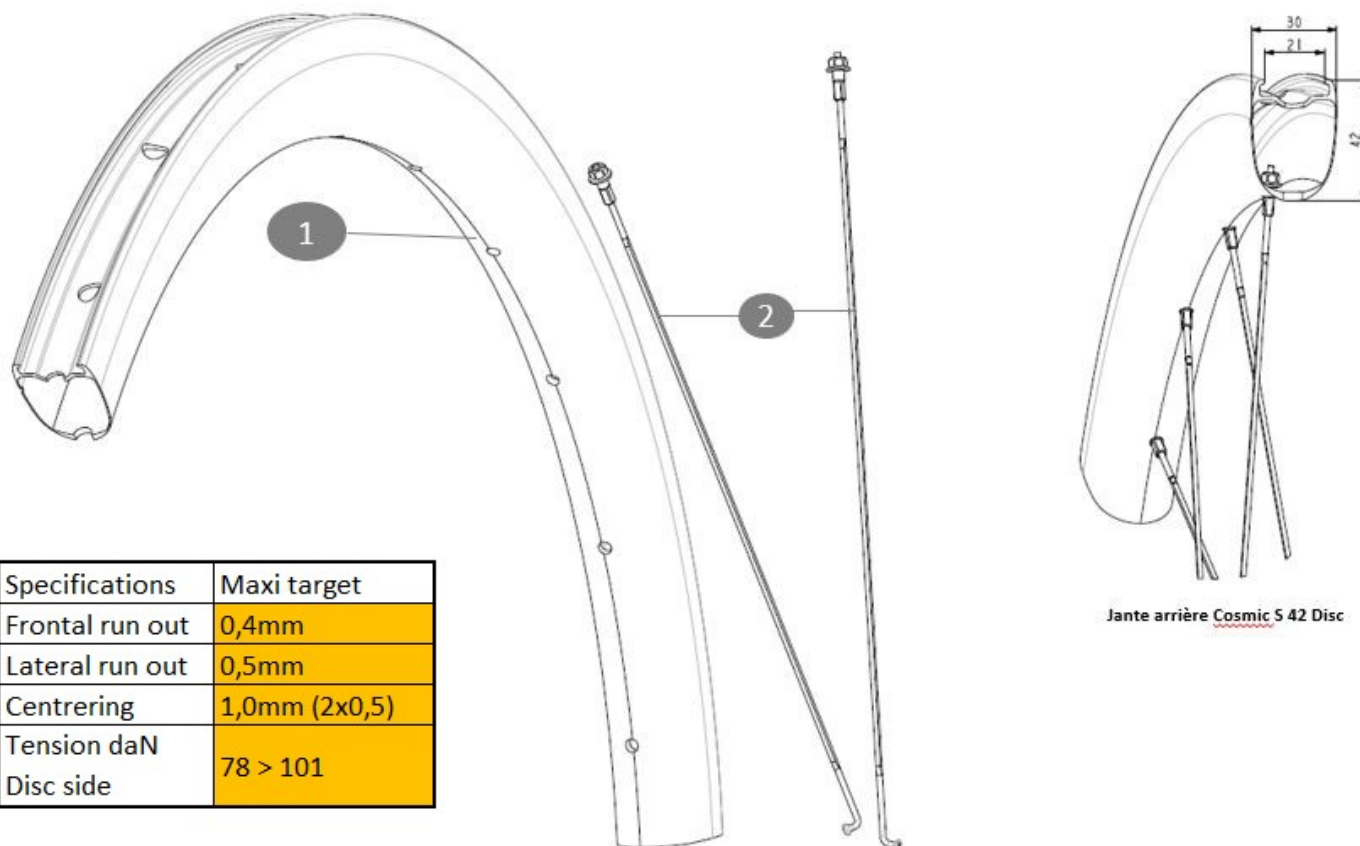

MAVIC COSMIC S 42 DISC

2024
FRONT

ASTM CATEGORY 2 : road and offroad with jumps less than 15cm

For a longer longevity of the wheel, Mavic recommends that the total weight supported by the wheels doesn't exceed 120kg, bike included

REFERENCES WHEELS

RIMS

&NBSP;:

1	V00106031	KIT FT/RR RIM COSMIC S42 DISC
	V2620101	UST RIM TAPE 25mm (for 21-24mm wide rim)

SPOKES

2	V00106131	KIT 12FT/RR COSMIC S42 SPK 273
---	-----------	--------------------------------

HUB SHELLS

3	N/A	HUB BODY
4	M40129	KIT 2 BEARINGS 6902 15x28x7
5	V2373301	KIT QRM AUTO FRONT AXLE 12mm > 2019

ADAPTERS

6	V2680501	12mm Road Axle Cap QRM Auto
---	----------	-----------------------------

DELIVERED WITH