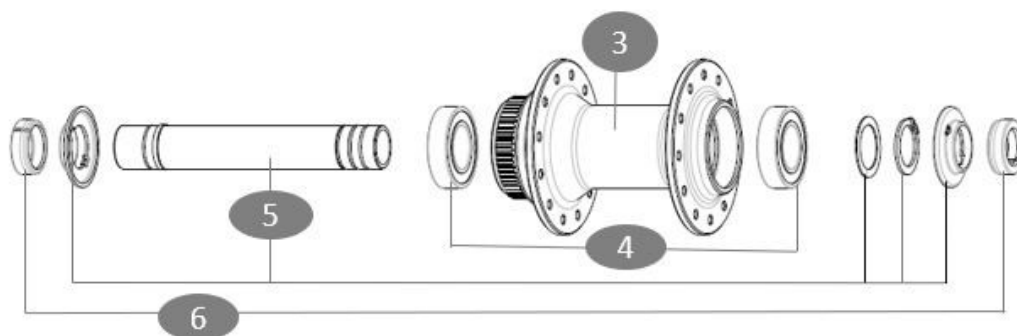

MAVIC COSMIC S 42 DISC

2024
FRONT

ASTM CATEGORY 2 : road and offroad with jumps less than 15cm

For a longer longevity of the wheel, Mavic recommends that the total weight supported by the wheels doesn't exceed 120kg, bike included

REFERENCES WHEELS

RIMS

&NBSP;:

1	V00106031	KIT FT/RR RIM COSMIC S42 DISC
	V2620101	UST RIM TAPE 25mm (for 21-24mm wide rim)

SPOKES

2	V00106131	KIT 12FT/RR COSMIC S42 SPK 273
---	-----------	--------------------------------

HUB SHELLS

3	N/A	HUB BODY
4	M40129	KIT 2 BEARINGS 6902 15x28x7
5	V2373301	KIT QRM AUTO FRONT AXLE 12mm > 2019

ADAPTERS

6	V2680501	12mm Road Axle Cap QRM Auto
---	----------	-----------------------------

DELIVERED WITH