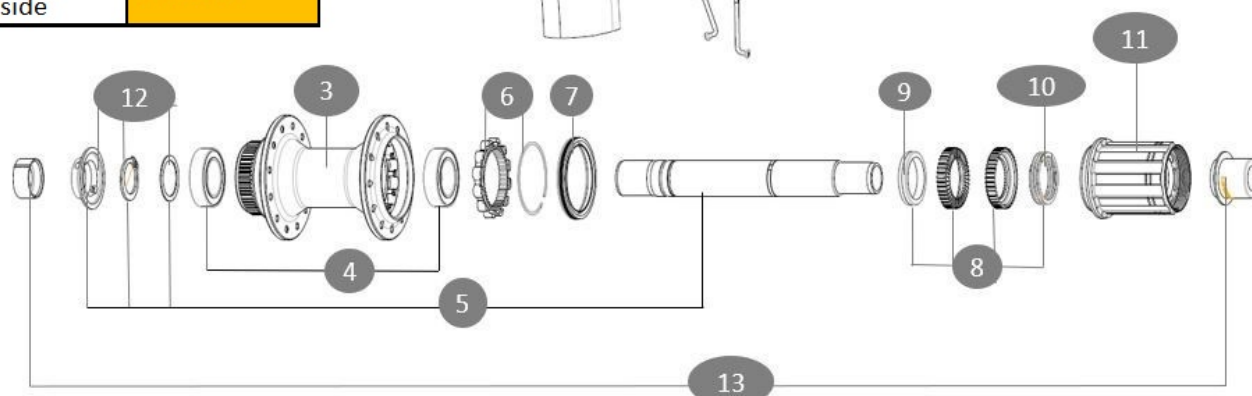

MAVIC COSMIC S 42 DISC

2024
REAR

ASTM CATEGORY 2 : road and offroad with jumps less than 15cm

For a longer longevity of the wheel, Mavic recommends that the total weight supported by the wheels doesn't exceed 120kg, bike included

REFERENCES WHEELS

Jante arrière Cosmic S 42 Disc

Specifications	Maxi target
Frontal run out	0,4mm
Lateral run out	0,5mm
Centring	1,0mm (2x0,5)
Tension daN FWB side	78 > 101

RIMS

&NBSP;:

1	V00106031	KIT FT/RR RIM COSMIC S42 DISC
	V2620101	UST RIM TAPE 25mm (for 21-24mm wide rim)

SPOKES

2	V00106131	KIT 12FT/RR COSMIC S42 SPK 273
---	-----------	--------------------------------

HUB SHELLS

3	N/A	HUB BODY
4	V2560401	KIT 2 BEARINGS 17x28x7 + WAVED WASHER + CLIP
5	V2373401	KIT ID360 135/142 DCL L1 AXLE WITH CLIP
6	V2252701	KIT ID360 INSERT SHAPED EAR LOBE > 2017
7	V2251601	KIT ID360 SEAL + GREASE
8	V2251701	KIT ID360 2 RATCHETS + SPRING + GREASE
9	V2500501	KIT ID360 3 PADS NOISE REDUCING
10	V2251801	KIT 3 ID360 ROAD SPRINGS
11	V3430101	HG11 Freewheel Body ID360
12	V2373001	KIT ADJUST. SYSTEM QRM AUTO ID360 for 17x30x7 bearing