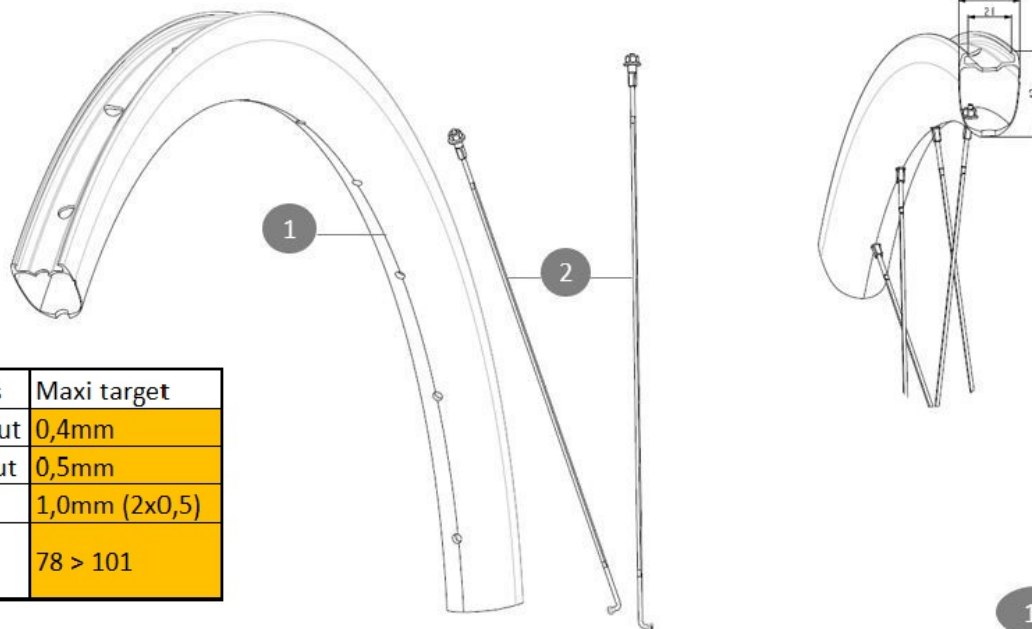

MAVIC COSMIC S 42 DISC

2024
REAR

ASTM CATEGORY 2 : road and offroad with jumps less than 15cm

For a longer longevity of the wheel, Mavic recommends that the total weight supported by the wheels doesn't exceed 120kg, bike included

REFERENCES WHEELS

Jante arrière Cosmic S 42 Disc

Specifications	Maxi target
Frontal run out	0,4mm
Lateral run out	0,5mm
Centring	1,0mm (2x0,5)
Tension daN FWB side	78 > 101

RIMS

&NBSP;:

1	V00106031	KIT FT/RR RIM COSMIC S42 DISC
	V2620101	UST RIM TAPE 25mm (for 21-24mm wide rim)

SPOKES

2	V00106131	KIT 12FT/RR COSMIC S42 SPK 273
---	-----------	--------------------------------

HUB SHELLS

3	N/A	HUB BODY
4	V2560401	KIT 2 BEARINGS 17x28x7 + WAVED WASHER + CLIP
5	V2373401	KIT ID360 135/142 DCL L1 AXLE WITH CLIP
6	V2252701	KIT ID360 INSERT SHAPED EAR LOBE > 2017
7	V2251601	KIT ID360 SEAL + GREASE
8	V2251701	KIT ID360 2 RATCHETS + SPRING + GREASE
9	V2500501	KIT ID360 3 PADS NOISE REDUCING
10	V2251801	KIT 3 ID360 ROAD SPRINGS
11	V3430101	HG11 Freewheel Body ID360
12	V2373001	KIT ADJUST. SYSTEM QRM AUTO ID360 for 17x30x7 bearing