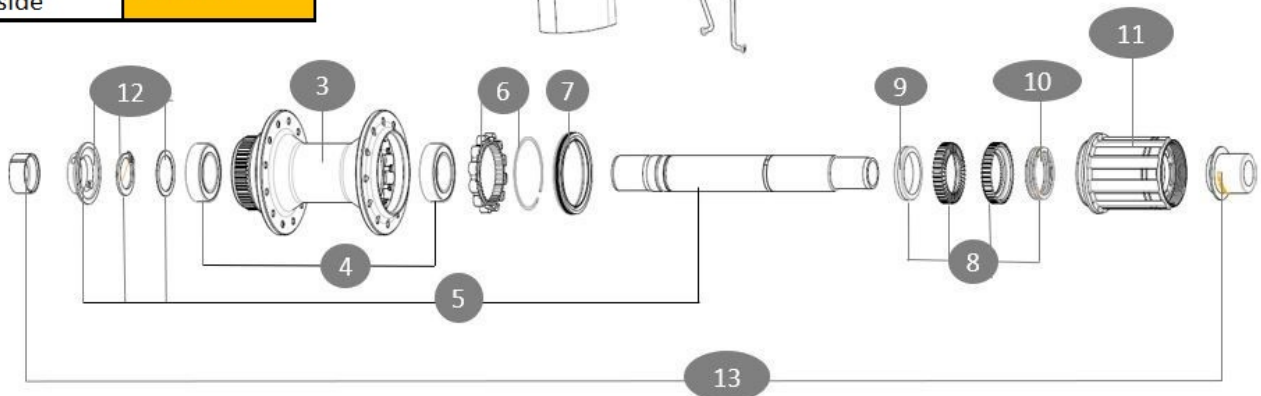

MAVIC **COSMIC S 42 DISC****REFERENCES WHEELS**

ASTM CATEGORY 2 : road and offroad with jumps less than 15cm

For a longer longevity of the wheel, Mavic recommends that the total weight supported by the wheels doesn't exceed 120kg, bike included

Jante arrière Cosmic S 42 Disc

Specifications	Maxi target
Frontal run out	0,4mm
Lateral run out	0,5mm
Centring	1,0mm (2x0,5)
Tension daN FWB side	78 > 101

**RIMS**

&NBSP;:

1	V00106031	KIT FT/RR RIM COSMIC S42 DISC
	V2620101	UST RIM TAPE 25mm (for 21-24mm wide rim)

SPOKES

2	V00106131	KIT 12FT/RR COSMIC S42 SPK 273
---	-----------	--------------------------------

HUB SHELLS

3	N/A	HUB BODY
4	V2560401	KIT 2 BEARINGS 17x28x7 + WAVED WASHER + CLIP
5	V2373401	KIT ID360 135/142 DCL L1 AXLE WITH CLIP
6	V2252701	KIT ID360 INSERT SHAPED EAR LOBE > 2017
7	V2251601	KIT ID360 SEAL + GREASE
8	V2251701	KIT ID360 2 RATCHETS + SPRING + GREASE
9	V2500501	KIT ID360 3 PADS NOISE REDUCING
10	V2251801	KIT 3 ID360 ROAD SPRINGS
11	V3430101	HG11 Freewheel Body ID360
12	V2373001	KIT ADJUST. SYSTEM QRM AUTO ID360 for 17x30x7 bearing