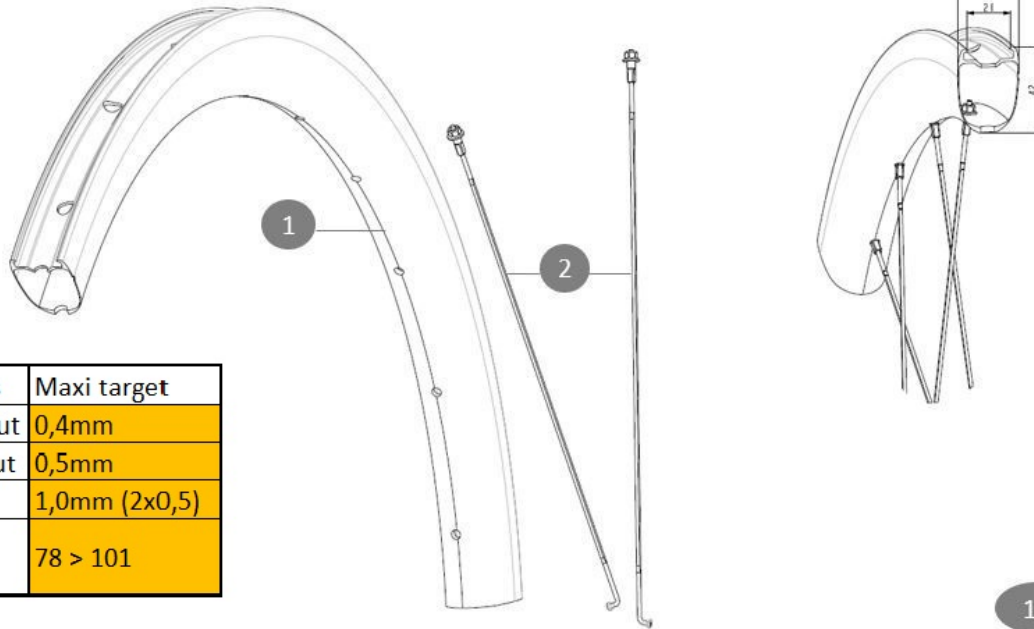

MAVIC **COSMIC S 42 DISC****REFERENCES WHEELS**

ASTM CATEGORY 2 : road and offroad with jumps less than 15cm

For a longer longevity of the wheel, Mavic recommends that the total weight supported by the wheels doesn't exceed 120kg, bike included

Jante arrière Cosmic S 42 Disc

Specifications	Maxi target
Frontal run out	0,4mm
Lateral run out	0,5mm
Centring	1,0mm (2x0,5)
Tension daN FWB side	78 > 101

**RIMS**

&NBSP;:

1	V00106031	KIT FT/RR RIM COSMIC S42 DISC
	V2620101	UST RIM TAPE 25mm (for 21-24mm wide rim)

SPOKES

2	V00106131	KIT 12FT/RR COSMIC S42 SPK 273
---	-----------	--------------------------------

HUB SHELLS

3	N/A	HUB BODY
4	V2560401	KIT 2 BEARINGS 17x28x7 + WAVED WASHER + CLIP
5	V2373401	KIT ID360 135/142 DCL L1 AXLE WITH CLIP
6	V2252701	KIT ID360 INSERT SHAPED EAR LOBE > 2017
7	V2251601	KIT ID360 SEAL + GREASE
8	V2251701	KIT ID360 2 RATCHETS + SPRING + GREASE
9	V2500501	KIT ID360 3 PADS NOISE REDUCING
10	V2251801	KIT 3 ID360 ROAD SPRINGS
11	V3430101	HG11 Freewheel Body ID360
12	V2373001	KIT ADJUST. SYSTEM QRM AUTO ID360 for 17x30x7 bearing