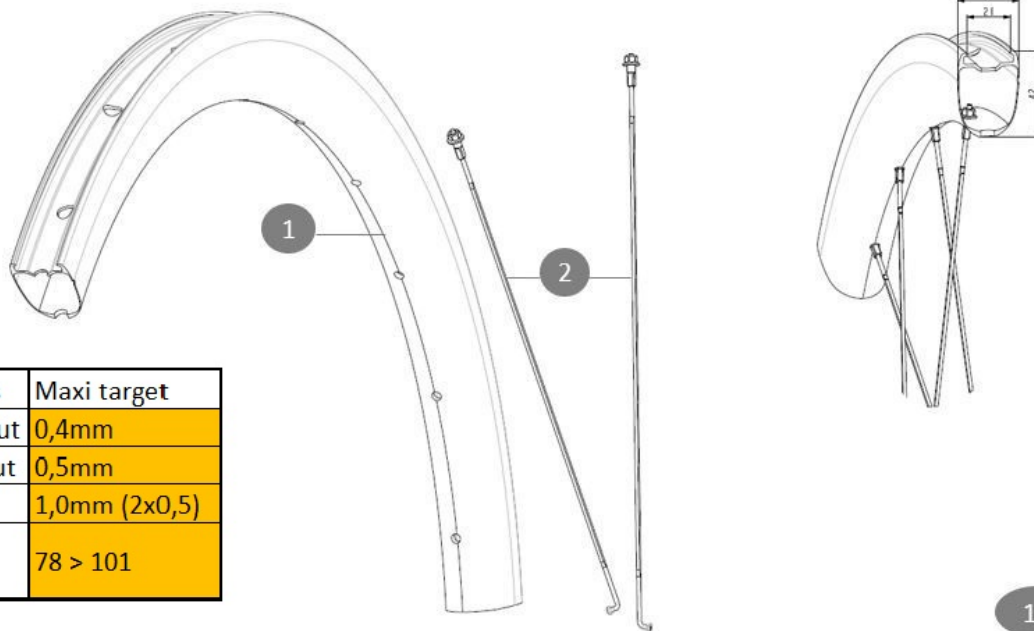

ASTM CATEGORY 2 : road and offroad with jumps less than 15cm  
For a longer longevity of the wheel, Mavic recommends that the total weight supported by the wheels doesn't exceed 120kg, bike included

## REFERENCES WHEELS

Jante arrière Cosmic S 42 Disc

Specifications	Maxi target
Frontal run out	0,4mm
Lateral run out	0,5mm
Centring	1,0mm (2x0,5)
Tension daN FWB side	78 > 101

### RIMS

&NBSP;:

1	V00106031	KIT FT/RR RIM COSMIC S42 DISC
	V2620101	UST RIM TAPE 25mm (for 21-24mm wide rim)

### HUB SHELLS

3	N/A	HUB BODY
4	V2560401	KIT 2 BEARINGS 17x28x7 + WAVED WASHER + CLIP
5	V2373401	KIT ID360 135/142 DCL L1 AXLE WITH CLIP
6	V2252701	KIT ID360 INSERT SHAPED EAR LOBE > 2017
7	V2251601	KIT ID360 SEAL + GREASE
8	V2251701	KIT ID360 2 RATCHETS + SPRING + GREASE
9	V2500501	KIT ID360 3 PADS NOISE REDUCING
10	V2251801	KIT 3 ID360 ROAD SPRINGS
11	V3430101	HG11 Freewheel Body ID360
12	V2373001	KIT ADJUST. SYSTEM QRM AUTO ID360 for 17x30x7 bearing