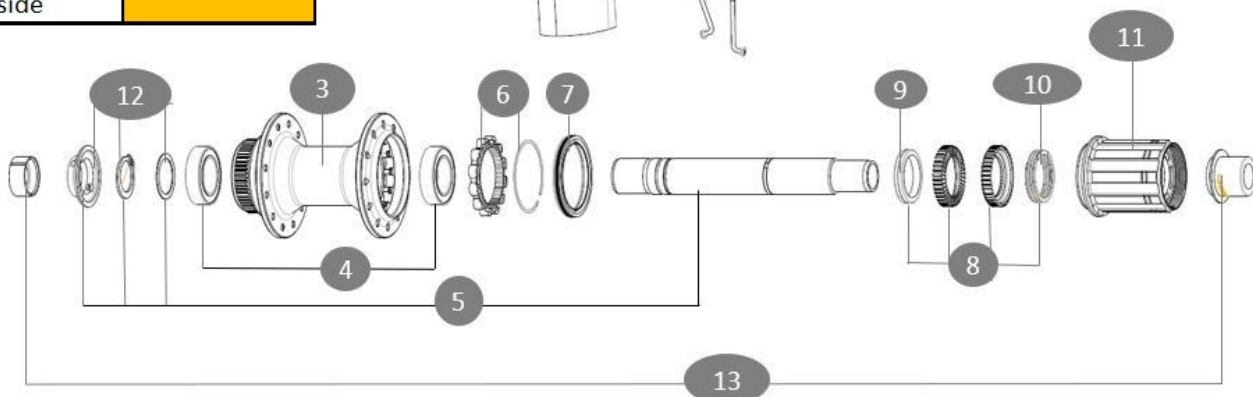

ASTM CATEGORY 2 : road and offroad with jumps less than 15cm  
For a longer longevity of the wheel, Mavic recommends that the total weight supported by the wheels doesn't exceed 120kg, bike included

## REFERENCES WHEELS

Jante arrière Cosmic S 42 Disc

Specifications	Maxi target
Frontal run out	0,4mm
Lateral run out	0,5mm
Centring	1,0mm (2x0,5)
Tension daN FWB side	78 > 101

### HUB SHELLS

3	N/A	HUB BODY
4	V2560401	KIT 2 BEARINGS 17x28x7 + WAVED WASHER + CLIP
5	V2373401	KIT ID360 135/142 DCL L1 AXLE WITH CLIP
6	V2252701	KIT ID360 INSERT SHAPED EAR LOBE > 2017
7	V2251601	KIT ID360 SEAL + GREASE
8	V2251701	KIT ID360 2 RATCHETS + SPRING + GREASE
9	V2500501	KIT ID360 3 PADS NOISE REDUCING
10	V2251801	KIT 3 ID360 ROAD SPRINGS
11	V3430101	HG11 Freewheel Body ID360
12	V2373001	KIT ADJUST. SYSTEM QRM AUTO ID360 for 17x30x7 bearing