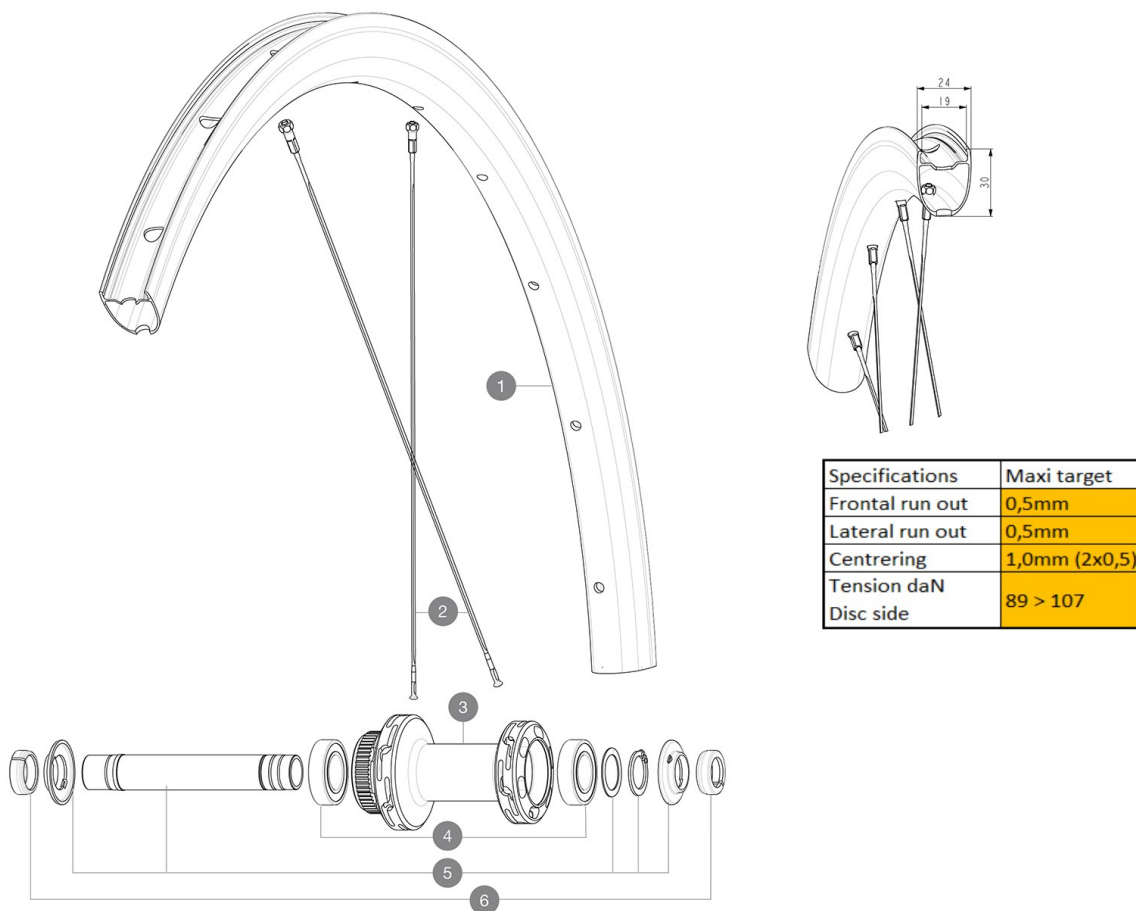

ASTM CATEGORY 2 : road and offroad with jumps less than 15cm
 For a longer longevity of the wheel, Mavic recommends that the total weight supported by the wheels doesn't exceed 120kg, bike included
 Maximum tyre size: width 62mm - pressure max. 3.8Bar/55PSI

REFERENCES WHEELS

RIMS

&NBSP;:

1	V00104531	Kit Front/Rear rim Ksyrium 30 Disc 2024
	V2620101	UST RIM TAPE 25mm (for 21-24mm wide rim)

SPOKES

2	V00005131	Kit 12 Front/Rear Ksyrium 30 Disc butted spoke 287mm + black
---	-----------	--

HUB SHELLS

3	N/A	HUB BODY
4	M40129	KIT 2 BEARINGS 6902 15x28x7
5	V2373301	KIT QRM AUTO FRONT AXLE 12mm > 2019

OPTIONS

V2680301	"Kit Ft Road Adapter 12 >> 9mm"
----------	---------------------------------

ADAPTERS

6	V2680501	12mm Road Axle Cap QRM Auto
---	----------	-----------------------------

MAVIC KSYRIUM 30 DISC

2024
FRONT

DELIVERED WITH

Mavic tyre sealant (rear wheel) (355 466 01)	
User guide	
Front QR adapters	
Rear QR adapters for Instant Drive 360 (B49 894 01)	
UST valve and accessories (129 838 01)	
Pre-installed tubeless rim tape	
User guide	
Pre-installed tubeless rim tape	
UST valve and accessories (129 838 01)	
Front QR adapters	
Rear QR adapters for Instant Drive 360 (B49 894 01)	
12 to 9mm rear adapter for quick release (V2510801)	