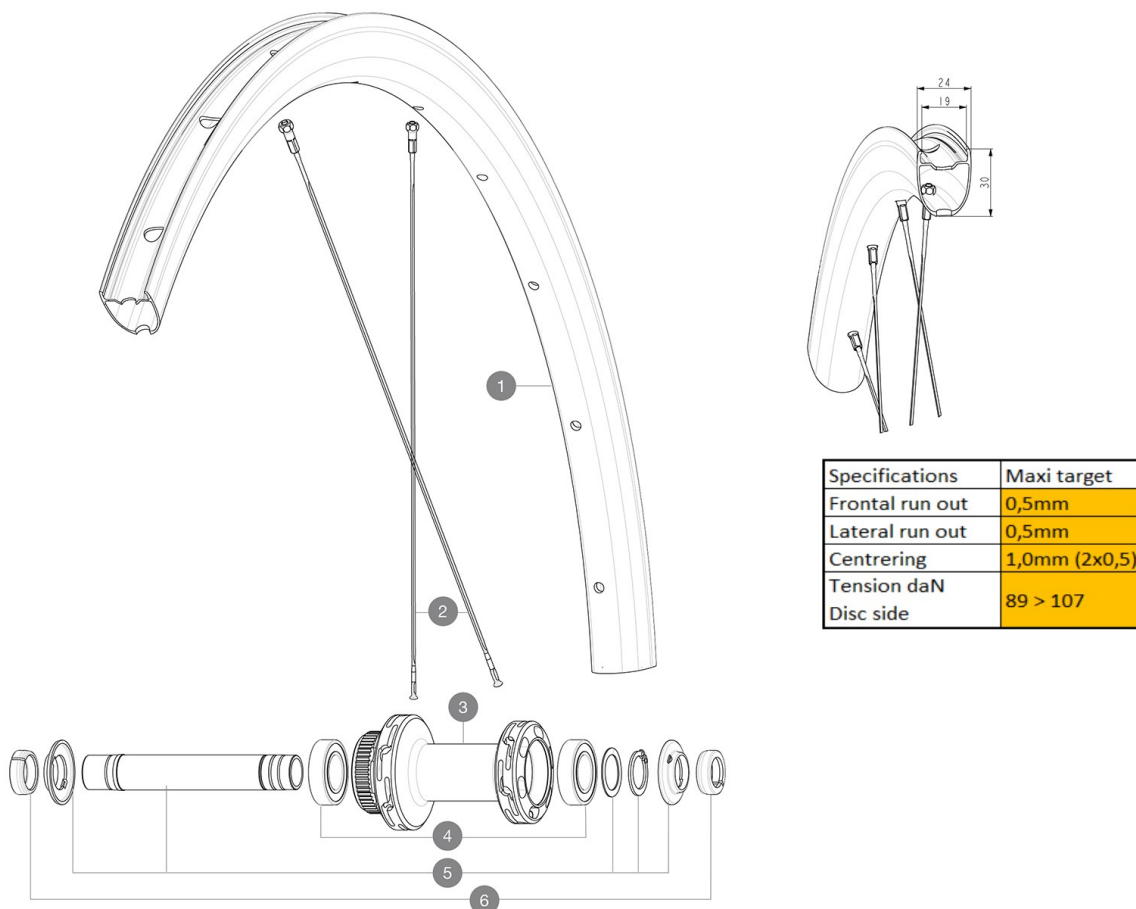

ASTM CATEGORY 2 : road and offroad with jumps less than 15cm  
For a longer longevity of the wheel, Mavic recommends that the total weight supported by the wheels doesn't exceed 120kg, bike included  
Maximum tyre size: width 62mm - pressure max. 3.8Bar/55PSI

## REFERENCES WHEELS