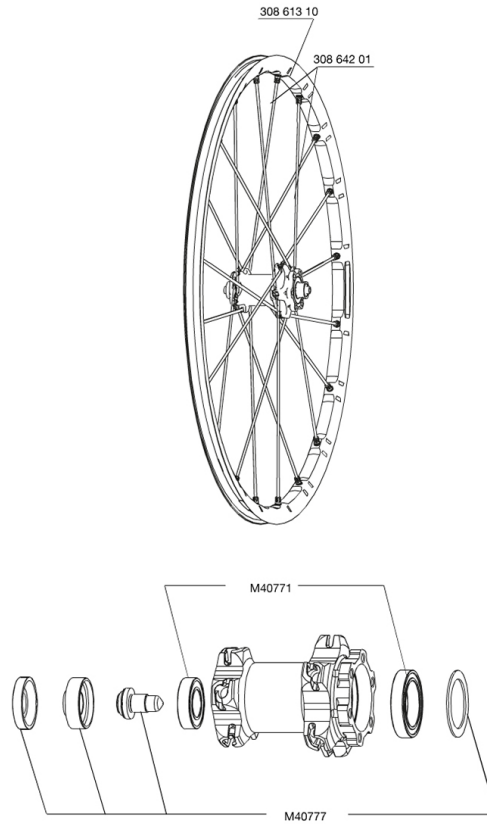

REFERENCES WHEELS

307568	CROSSMAX SLR 012 Lefty FRT	307569	CROSSMAX SLR 012LeftyPR
--------	----------------------------	--------	-------------------------

RIMS

&NBSP;;

30861310	KIT FRONT CROSSMAX SLR RIM 2012
----------	---------------------------------

SPOKES

30864201	KIT 10 FT/NDS M777 CROSSMAX SLR 12 SPK 269mm
----------	--

HUB SHELLS

M40777	ASSEMBLY KIT FOR LEFTY WHEELS
M40771	BEARING KIT FOR LEFTY 50 & 60 HUB

Crossmax SLR LEFTY 12

Specifications

WHEEL WEIGHTS