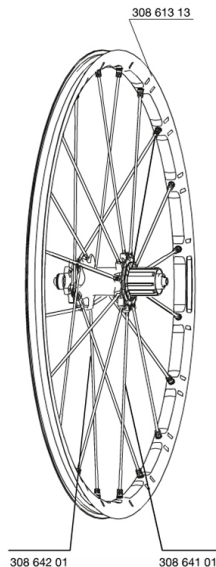

REFERENCES WHEELS

307569 CROSSMAX SLR 012LeftyPR

RIMS

&NBSP;:

30861313	KIT REAR CROSSMAX SLR RIM 2012
----------	--------------------------------

SPOKES

30864201	KIT 10 FT/NDS M7/7 CROSSMAX SLR 12 SPK 269mm
30864101	KIT 10 DS M7/7 CROSSMAX SLR 12 SPK 239mm

HUB SHELLS

99610701	ITS-4 FREEWHEEL SEAL
35126001	ITS-4 FREEWHEEL BODY + SEAL 2013 (NO PAWLS)
30871801	ELASTIC RING 56mm diam. ITS-4 20 SPOKES
99610601	PAWLS KIT FOR ITS-4 (OR TS-2)
30870401	REAR QRM + AXLE KIT ITS4 135mm from 2012
M40076	HUB BEARINGS 17x30x7 6903 x 2

ADAPTERS

30873101	2 REAR REDUCERS 12/9,5mm 2012 ITS4 HUB
30872201	FRAME SUPPORT ITS-4 135mm REAR AXLE > 2012

Crossmax SLR LEFTY 12

Specifications

WHEEL WEIGHTS