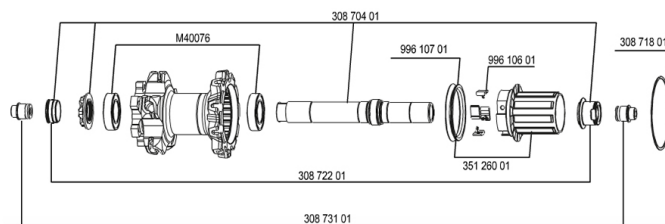

REFERENCES WHEELS

307569 CROSSMAX SLR 012LeftyPR

RIMS

&NBSP;:

30861313	KIT REAR CROSSMAX SLR RIM 2012
----------	--------------------------------

SPOKES

30864201	KIT 10 FT/NDS M7/7 CROSSMAX SLR 12 SPK 269mm
30864101	KIT 10 DS M7/7 CROSSMAX SLR 12 SPK 239mm

HUB SHELLS

99610701	ITS-4 FREEWHEEL SEAL
35126001	ITS-4 FREEWHEEL BODY + SEAL 2013 (NO PAWLS)
30871801	ELASTIC RING 56mm diam. ITS-4 20 SPOKES
99610601	PAWLS KIT FOR ITS-4 (OR TS-2)
30870401	REAR QRM + AXLE KIT ITS4 135mm from 2012
M40076	HUB BEARINGS 17x30x7 6903 x 2

ADAPTERS

30873101	2 REAR REDUCERS 12/9,5mm 2012 ITS4 HUB
30872201	FRAME SUPPORT ITS-4 135mm REAR AXLE > 2012

Crossmax SLR LEFTY 12

Specifications

WHEEL WEIGHTS