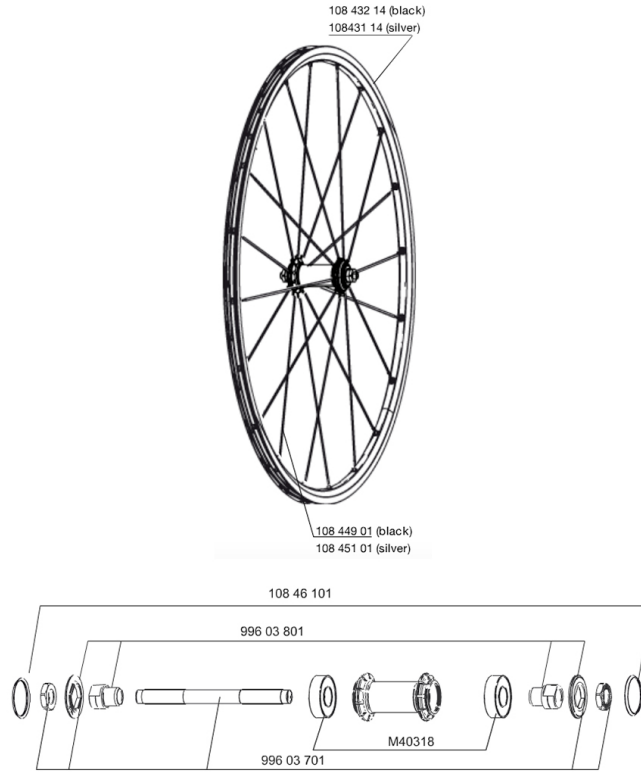

REFERENCES WHEELS

996967	AKSIUM 010 Black FRT	996980	AKSIUM 010 Silver FRT

RIMS

&NBSP;:

10843114	FR/RE.SILVER RIM AKSIUM 010
10843214	KIT FRONT/REAR BLACK RIM AKSIUM 010

SPOKES

10845101	10 SILVER FRT/REAR OFW AKSIUM 010 SPOKES 282mm
10844901	KIT 10 FT KSYRIUM EQ S/FT+NDS AKSIUM SPK 285mm - while stock

HUB SHELLS

99603801	SHORT EXPENSIBLE BEARING SUPPORTS > 2008
N/A	HUB BODY
99603701	FRONT AXLE QRM ROAD 2008
M40318	KIT 2 HUB BEARINGS 6001