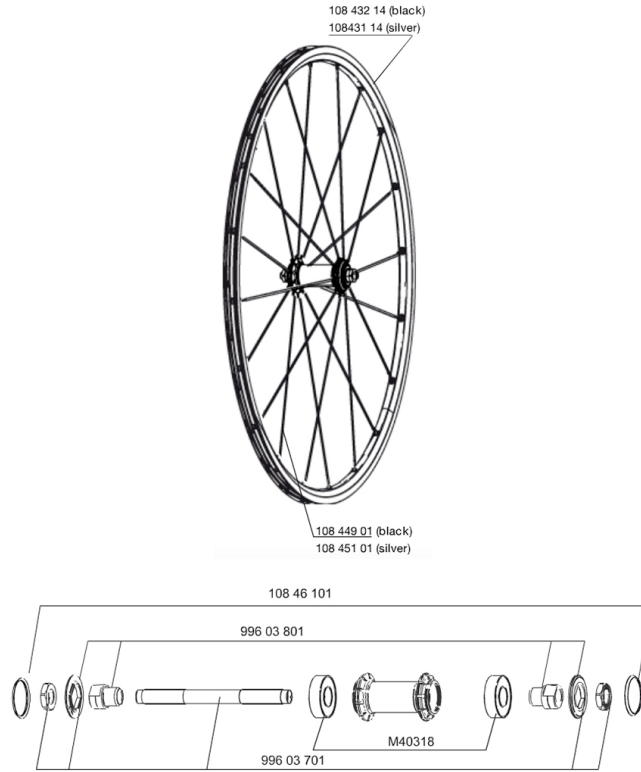

REFERENCES WHEELS

996967	AKSIUM 010 Black FRT	996980	AKSIUM 010 Silver FRT

RIMS

&NBSP;:

10843214	KIT FRONT/REAR BLACK RIM AKSIUM 010
10843114	FR/RE.SILVER RIM AKSIUM 010

SPOKES

10845101	10 SILVER FRT/REAR OFW AKSIUM 010 SPOKES 282mm
10844901	KIT 10 FT KSYRIUM EQ S/FT+NDS AKSIUM SPK 285mm - while stock

HUB SHELLS

N/A	HUB BODY
99603701	FRONT AXLE QRM ROAD 2008
M40318	KIT 2 HUB BEARINGS 6001
99603801	SHORT EXPENSIBLE BEARING SUPPORTS > 2008