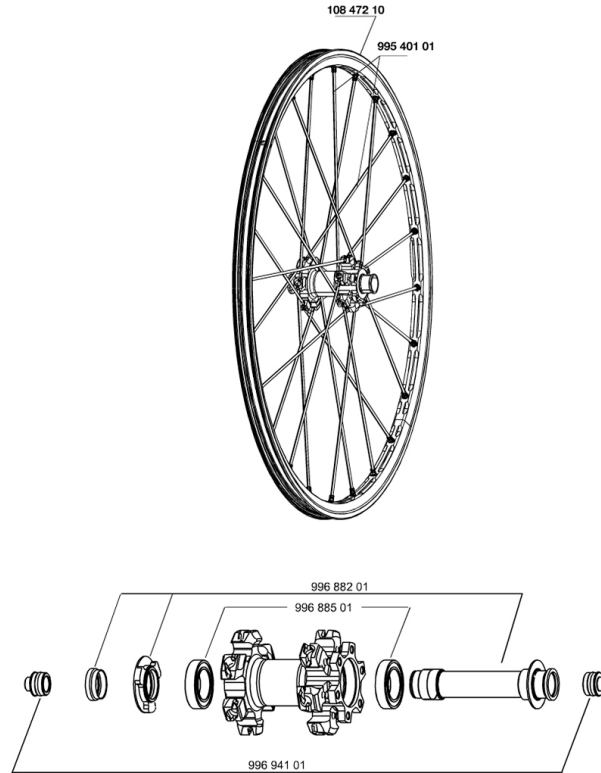

## REFERENCES WHEELS

### RIMS

&NBSP;:

10847210	FRONT CROSSMAX ST DISC 010 RIM
----------	--------------------------------

### SPOKES

99540101	12 FR.BLK SPK XMAX ST 261mm
----------	-----------------------------

### ADAPTERS

99694101	ADAPTER Ft 15 to 9mm QR
----------	-------------------------

**MAVIC** *Crossmax ST Disc*

***Specifications***

WHEEL WEIGHTS