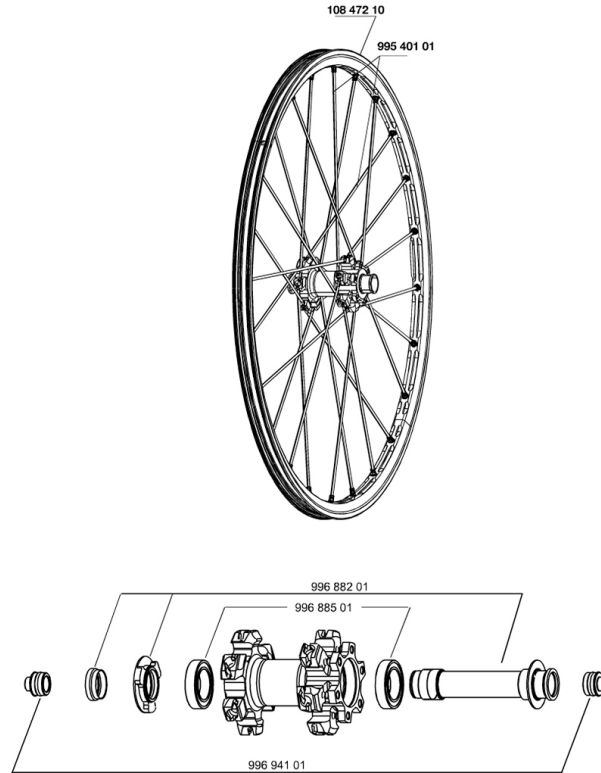

REFERENCES WHEELS

RIMS

&NBSP;:

10847210 FRONT CROSSMAX ST DISC 010 RIM

SPOKES

99540101 12 FR.BLK SPK XMAX ST 261mm

HUB SHELLS

99688201 9/15 6B FRT AXLE CROSSMAX/KSY PRO CARBON SL C
99688501 BEARING KIT 9/12/15 D6T HUB 20x32x7 6804

ADAPTERS

99694101 ADAPTER Ft 15 to 9mm QR

MAVIC *Crossmax ST Disc*

Specifications

WHEEL WEIGHTS