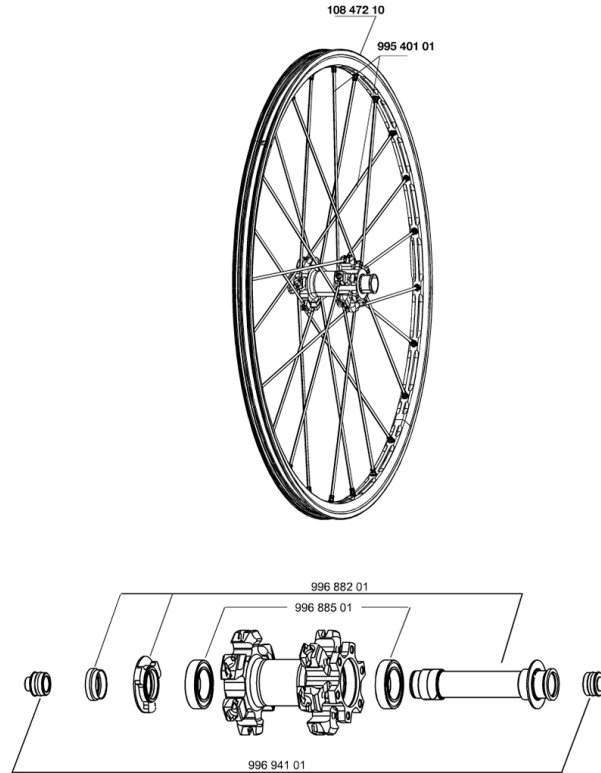

## REFERENCES WHEELS

### RIMS

&NBSP;:

10847210 FRONT CROSSMAX ST DISC 010 RIM

### SPOKES

99540101 12 FR.BLK SPK XMAX ST 261mm

### ADAPTERS

99694101 ADAPTER Ft 15 to 9mm QR

**MAVIC** *Crossmax ST Disc*

***Specifications***

WHEEL WEIGHTS