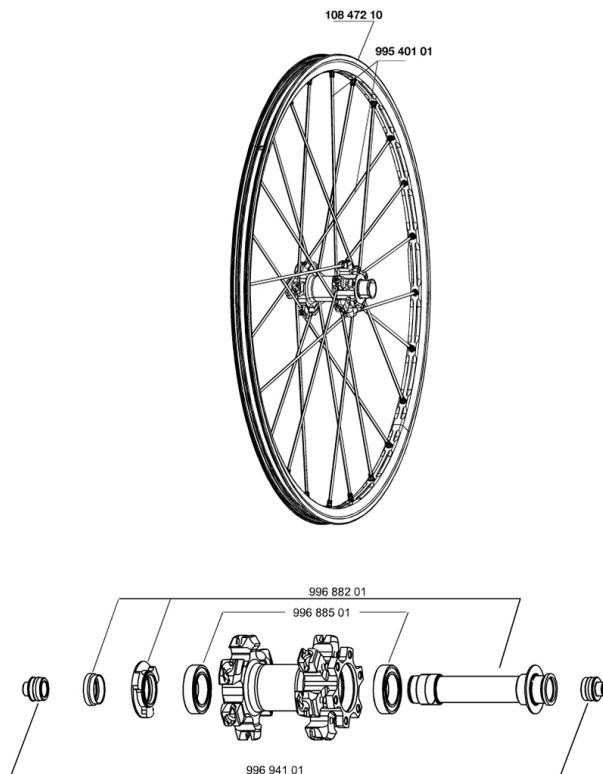

## REFERENCES WHEELS

### RIMS

&NBSP;:

10847210 FRONT CROSSMAX ST DISC 010 RIM

### SPOKES

99540101 12 FR.BLK SPK XMAX ST 261mm

### ADAPTERS

99694101 ADAPTER Ft 15 to 9mm QR

**MAVIC** *Crossmax ST Disc*

***Specifications***

WHEEL WEIGHTS