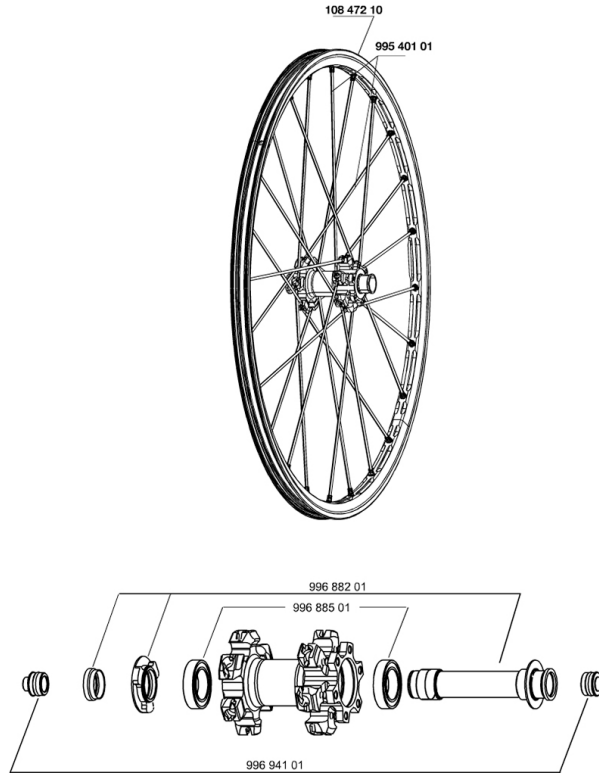

REFERENCES WHEELS

RIMS

&NBSP;:

10847210 FRONT CROSSMAX ST DISC 010 RIM

SPOKES

99540101 12 FR.BLK SPK XMAX ST 261mm

HUB SHELLS

99688501 BEARING KIT 9/12/15 D6T HUB 20x32x7 6804

99688201 9/15 6B FRT AXLE CROSSMAX/KSY PRO CARBON SL C

ADAPTERS

99694101 ADAPTER Ft 15 to 9mm QR

MAVIC *Crossmax ST Disc*

Specifications
WHEEL WEIGHTS