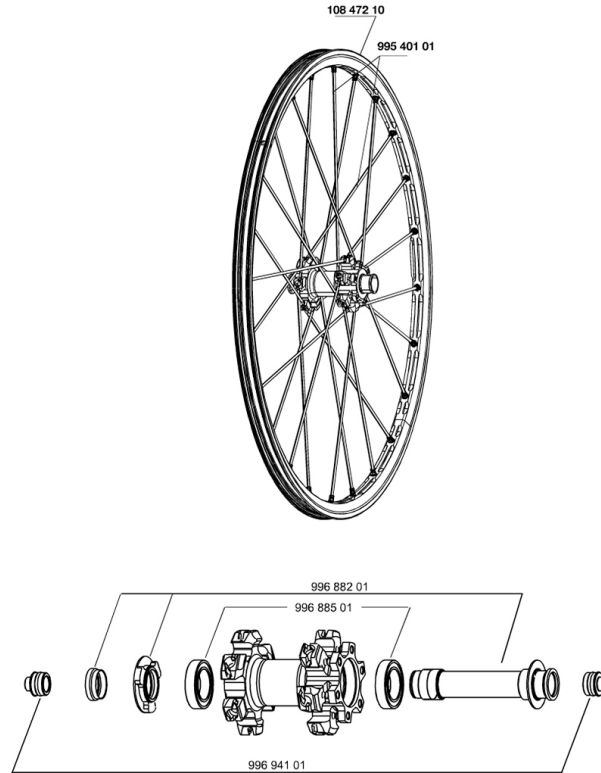

REFERENCES WHEELS

RIMS

&NBSP;:

10847210 FRONT CROSSMAX ST DISC 010 RIM

SPOKES

99540101 12 FR.BLK SPK XMAX ST 261mm

HUB SHELLS

99688501 BEARING KIT 9/12/15 D6T HUB 20x32x7 6804

99688201 9/15 6B FRT AXLE CROSSMAX/KSY PRO CARBON SL C

ADAPTERS

99694101 ADAPTER Ft 15 to 9mm QR

MAVIC *Crossmax ST Disc*

Specifications

WHEEL WEIGHTS