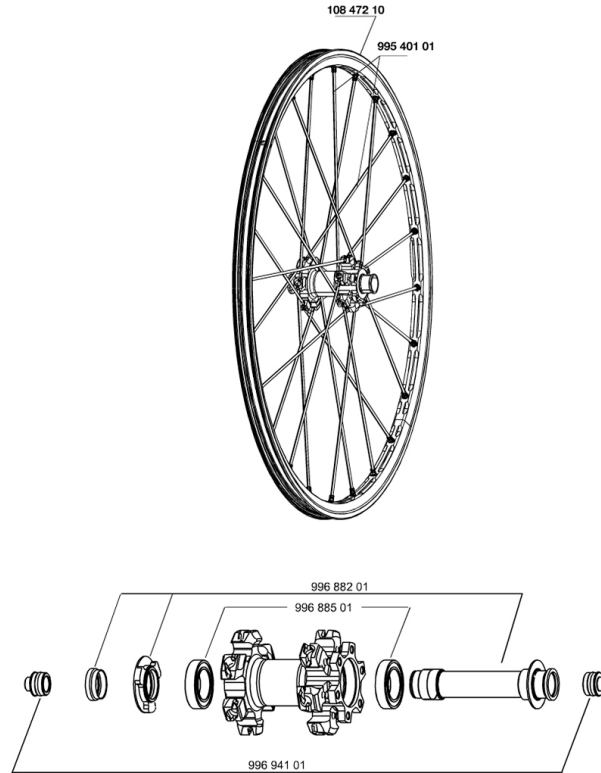

## REFERENCES WHEELS

### RIMS

&NBSP;:

10847210 FRONT CROSSMAX ST DISC 010 RIM

### SPOKES

99540101 12 FR.BLK SPK XMAX ST 261mm

## ***Specifications***

WHEEL WEIGHTS