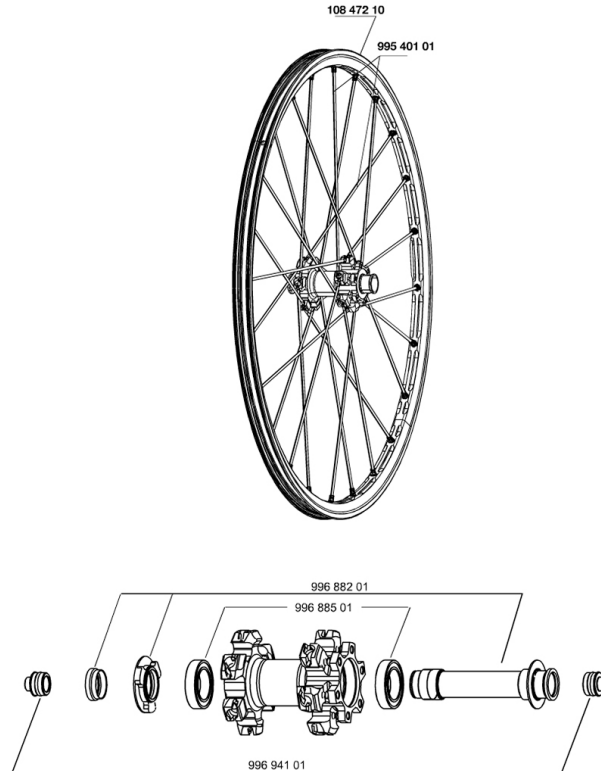

REFERENCES WHEELS

RIMS

&NBSP;:

10847210 FRONT CROSSMAX ST DISC 010 RIM

SPOKES

99540101 12 FR.BLK SPK XMAX ST 261mm

HUB SHELLS

99688201 9/15 6B FRT AXLE CROSSMAX/KSY PRO CARBON SL C
99688501 BEARING KIT 9/12/15 D6T HUB 20x32x7 6804

ADAPTERS

99694101 ADAPTER Ft 15 to 9mm QR

MAVIC *Crossmax ST Disc*

Specifications

WHEEL WEIGHTS