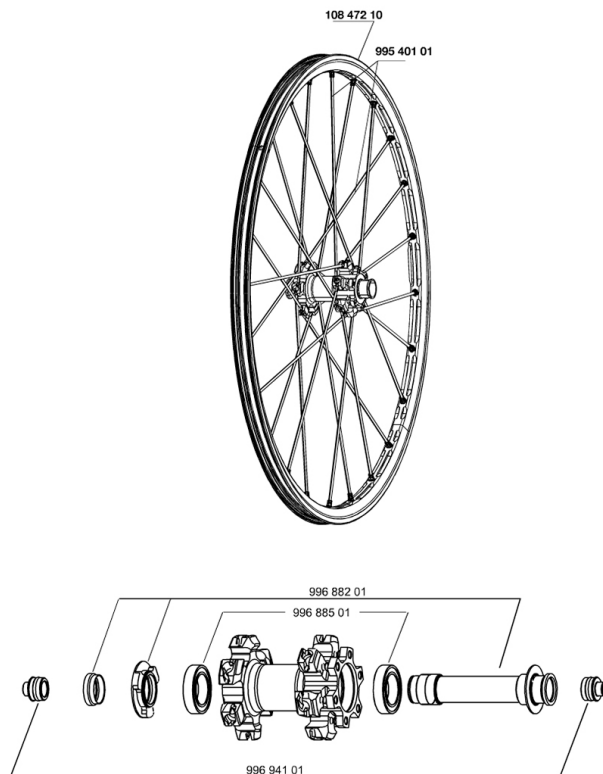

## REFERENCES WHEELS

### RIMS

&NBSP;:

10847210 FRONT CROSSMAX ST DISC 010 RIM

### SPOKES

99540101 12 FR.BLK SPK XMAX ST 261mm

### ADAPTERS

99694101 ADAPTER Ft 15 to 9mm QR

**MAVIC** *Crossmax ST Disc*

**Specifications**

WHEEL WEIGHTS