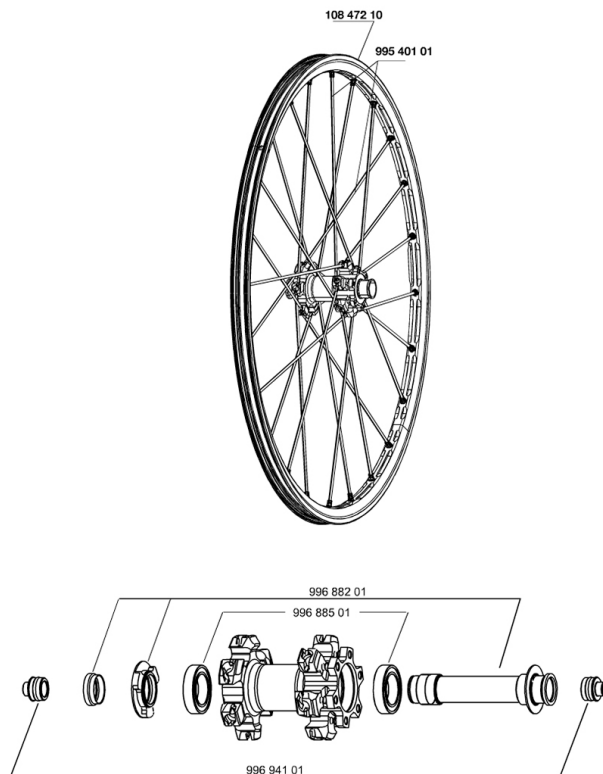

REFERENZE RUOTE

RIMS

&NBSP;:

10847210 FRONT CROSSMAX ST DISC 010 RIM

SPOKES

99540101 12 RAGGI ANT. BLACK XMAX ST 261mm

HUB SHELLS

99688201 9/15 D6T HUB FRONT AXLE
99688501 BEARING KIT 9/15 D6T HUB

ADAPTERS

99694101 2 REDUCERS 15/9mm

MAVIC *Crossmax ST Disc*

Specifications

PESI RUOTE