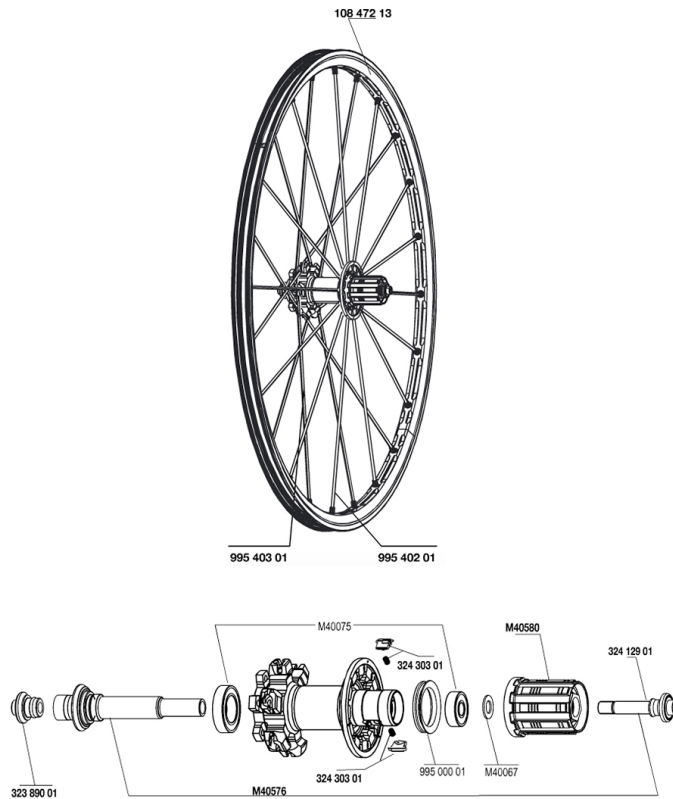

REFERENCES WHEELS

RIMS

&NBSP;:

10847213	REAR CROSSMAX ST DISC 010 RIM
----------	-------------------------------

SPOKES

99540201	12 DRV BLK SPK XMAX ST 248mm
99540301	12 NDR BLK SPK XMAX ST D 263mm

HUB SHELLS

32389001	R.FORK SUPPORT CROSSMAX SL DCL
32412901	REAR AXLE BOLT PREP HG9
M40580	FTSX FREEWHEEL BODY HG9
M40576	REAR AXLE CROSSMAX UST DISC
32430301	FTSX PAWLS KIT (MTB WHEELS)
M40067	INTERNAL FREEWHEEL SPACER FTSL/FTSX
M40075	REAR HUB 608+6903 BEARINGS
99500001	FTSL/FTSX FREEHUB BODY SEAL

MAVIC *Crossmax ST Disc*

Specifications

WHEEL WEIGHTS